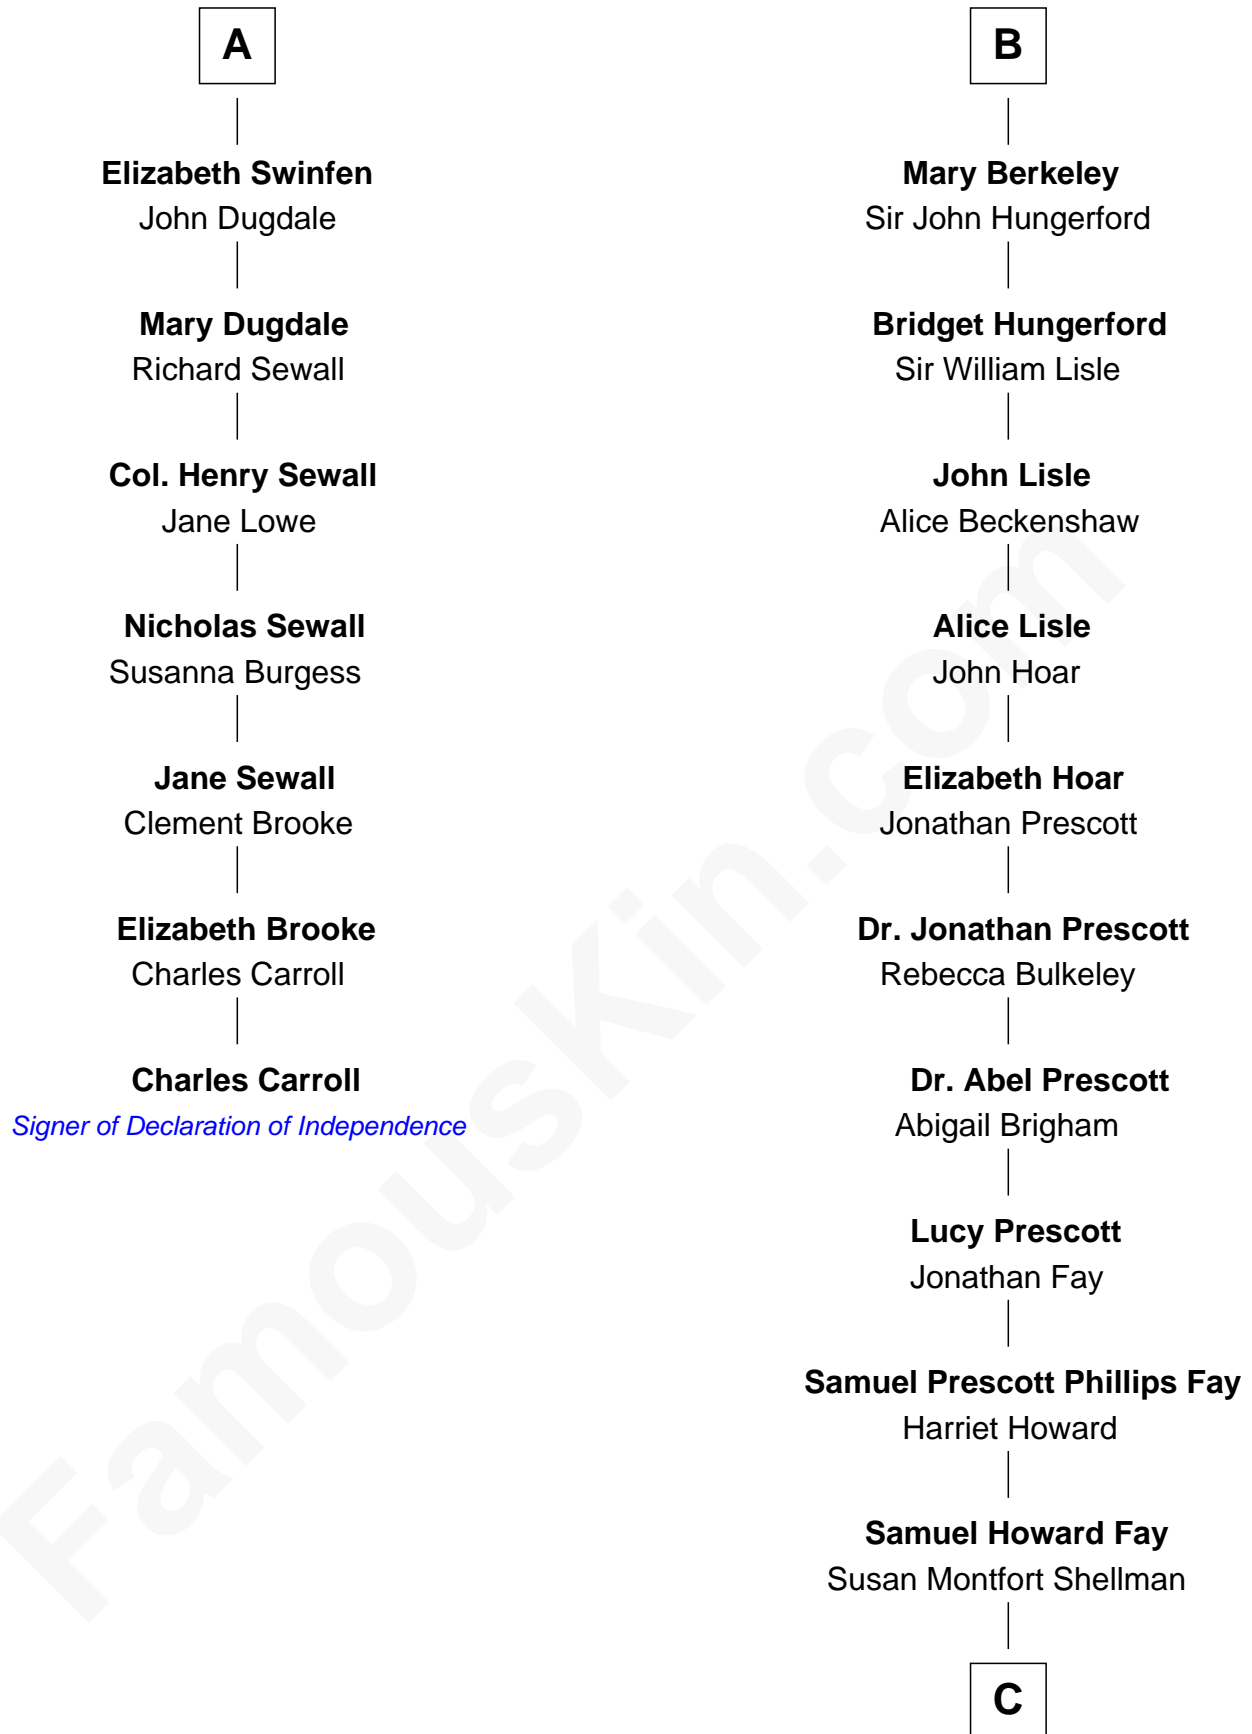

FamousKin.com

Relationship Chart of

Charles Carroll

Signer of the Declaration of Independence

13th cousin 7 times removed of

George H. W. Bush
41st U.S. President

Sir John Stafford
Margaret Stafford

C

Harriet Eleanor Fay
Rev. James Smith Bush

Samuel Prescott Bush
Flora Sheldon

Prescott Sheldon Bush
Dorothy Wear Walker

George H. W. Bush
41st U.S. President

FamousKin.com