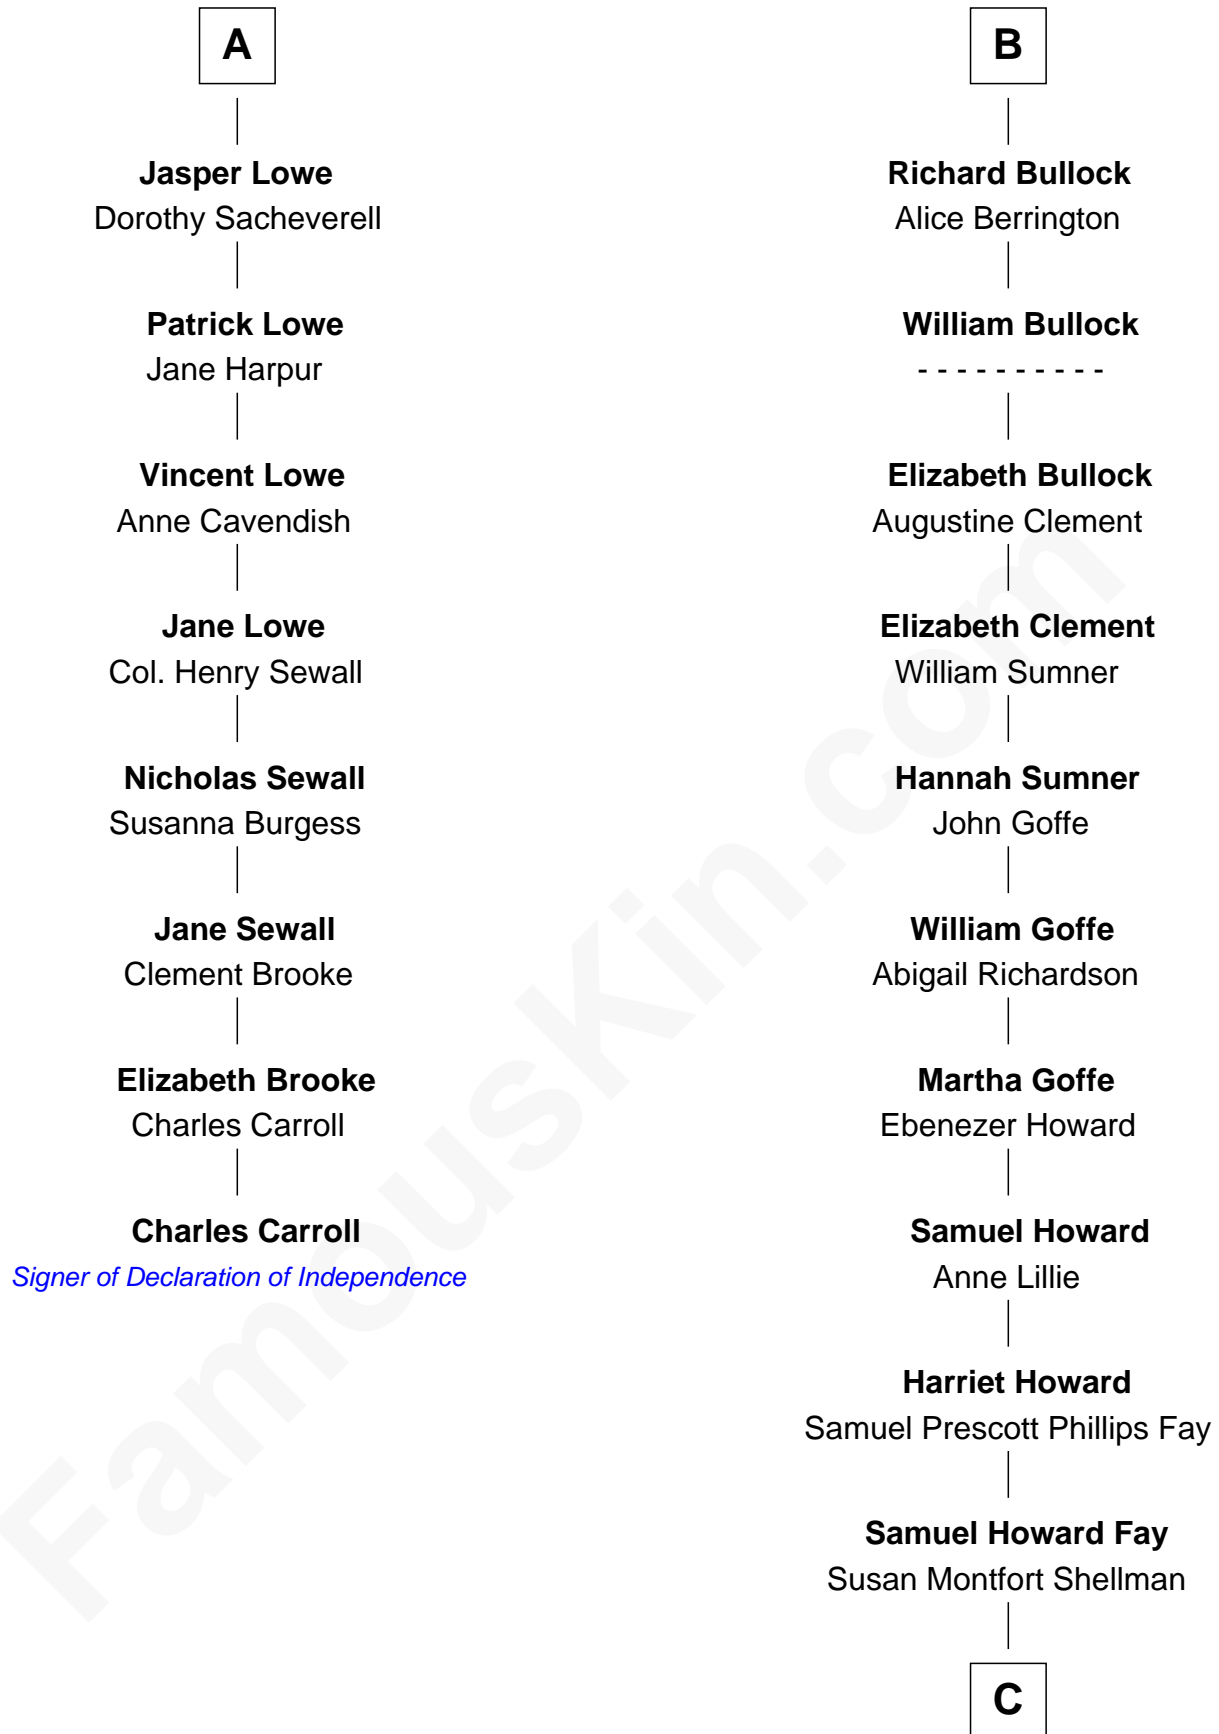

FamousKin.com

Relationship Chart of

Charles Carroll

Signer of the Declaration of Independence

14th cousin 6 times removed of

George H. W. Bush
41st U.S. President

Sir John Howard
Alice de Bois

Joan Howard
Sir Peter de Brewes

Beatrice Brewes
Sir Hugh Shirley

Isabel Shirley
Sir John Cokayne

John Cokayne
Agnes Vernon

Thomas Cokayne
Agnes Barlow

Sir Thomas Cokayne
Barbara FitzHerbert

Jane Cokayne
Vincent Lowe

A

Sir Robert Howard
Margaret de Scales

Sir John Howard
Margaret de Plaiz

Sir John Howard
Joan Walton

Elizabeth Howard
Sir John de Vere

Joan de Vere
Sir William Norreys

Margaret Norreys
Gilbert Bullock

Thomas Bullock
Alice Kingsmill

B

C

Harriet Eleanor Fay
Rev. James Smith Bush

Samuel Prescott Bush
Flora Sheldon

Prescott Sheldon Bush
Dorothy Wear Walker

George H. W. Bush
41st U.S. President

FamousKin.com