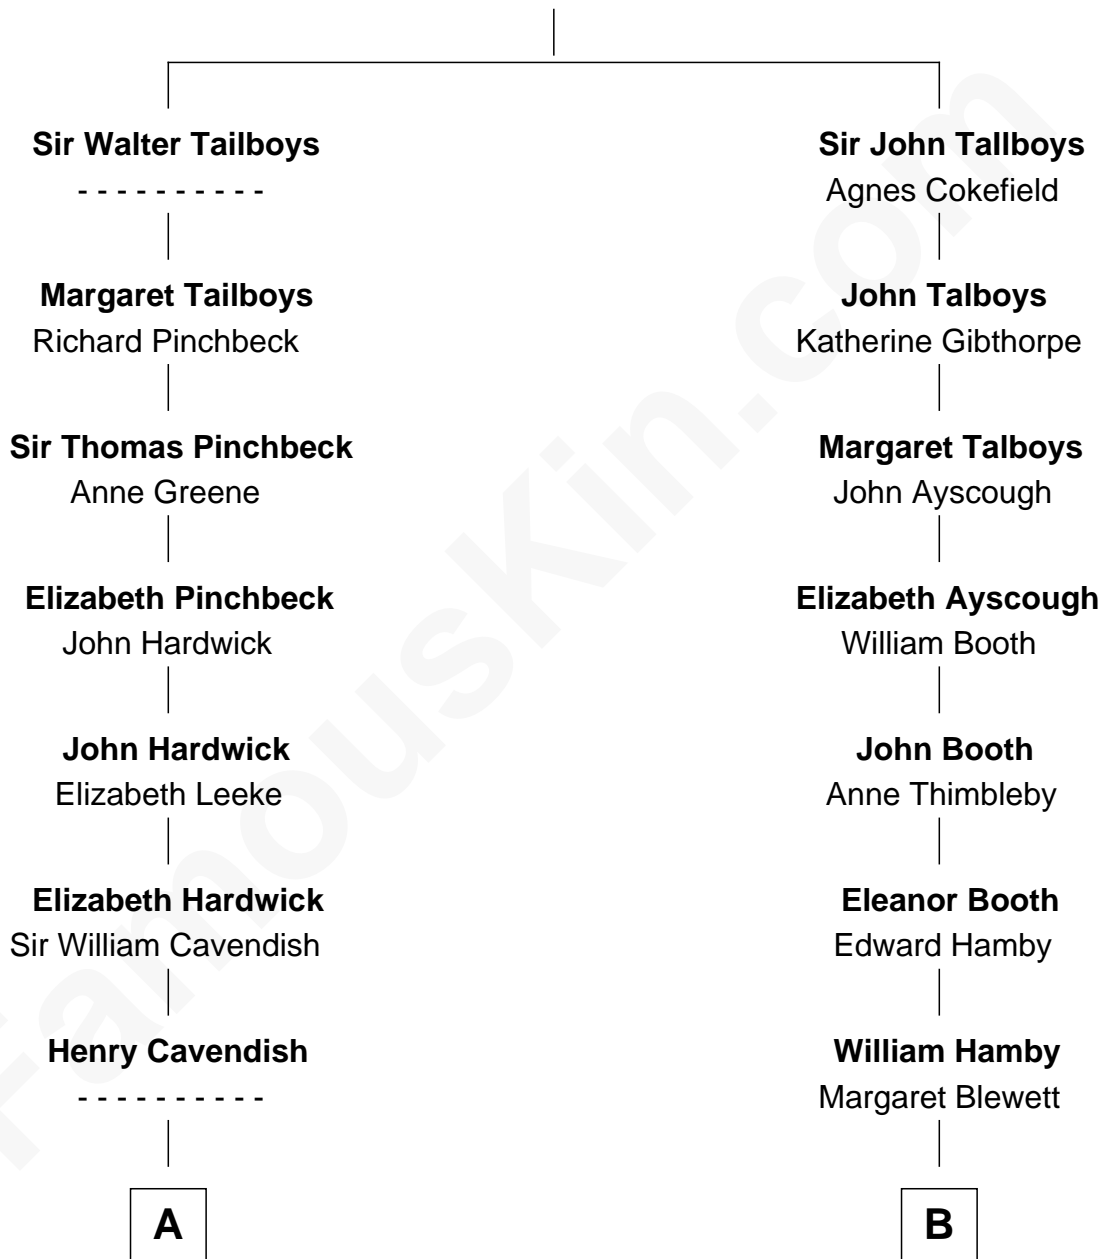

## Relationship Chart of

### Charles Carroll

*Signer of the Declaration of Independence*

12th cousin 8 times removed of

**George W. Bush**  
43rd U.S. President

**Sir Walter Tailboys**

Margaret - - - - -

**A**

**Anne Cavendish**

Vincent Lowe

**Jane Lowe**

Col. Henry Sewall

**Nicholas Sewall**

Susanna Burgess

**Jane Sewall**

Clement Brooke

**Elizabeth Brooke**