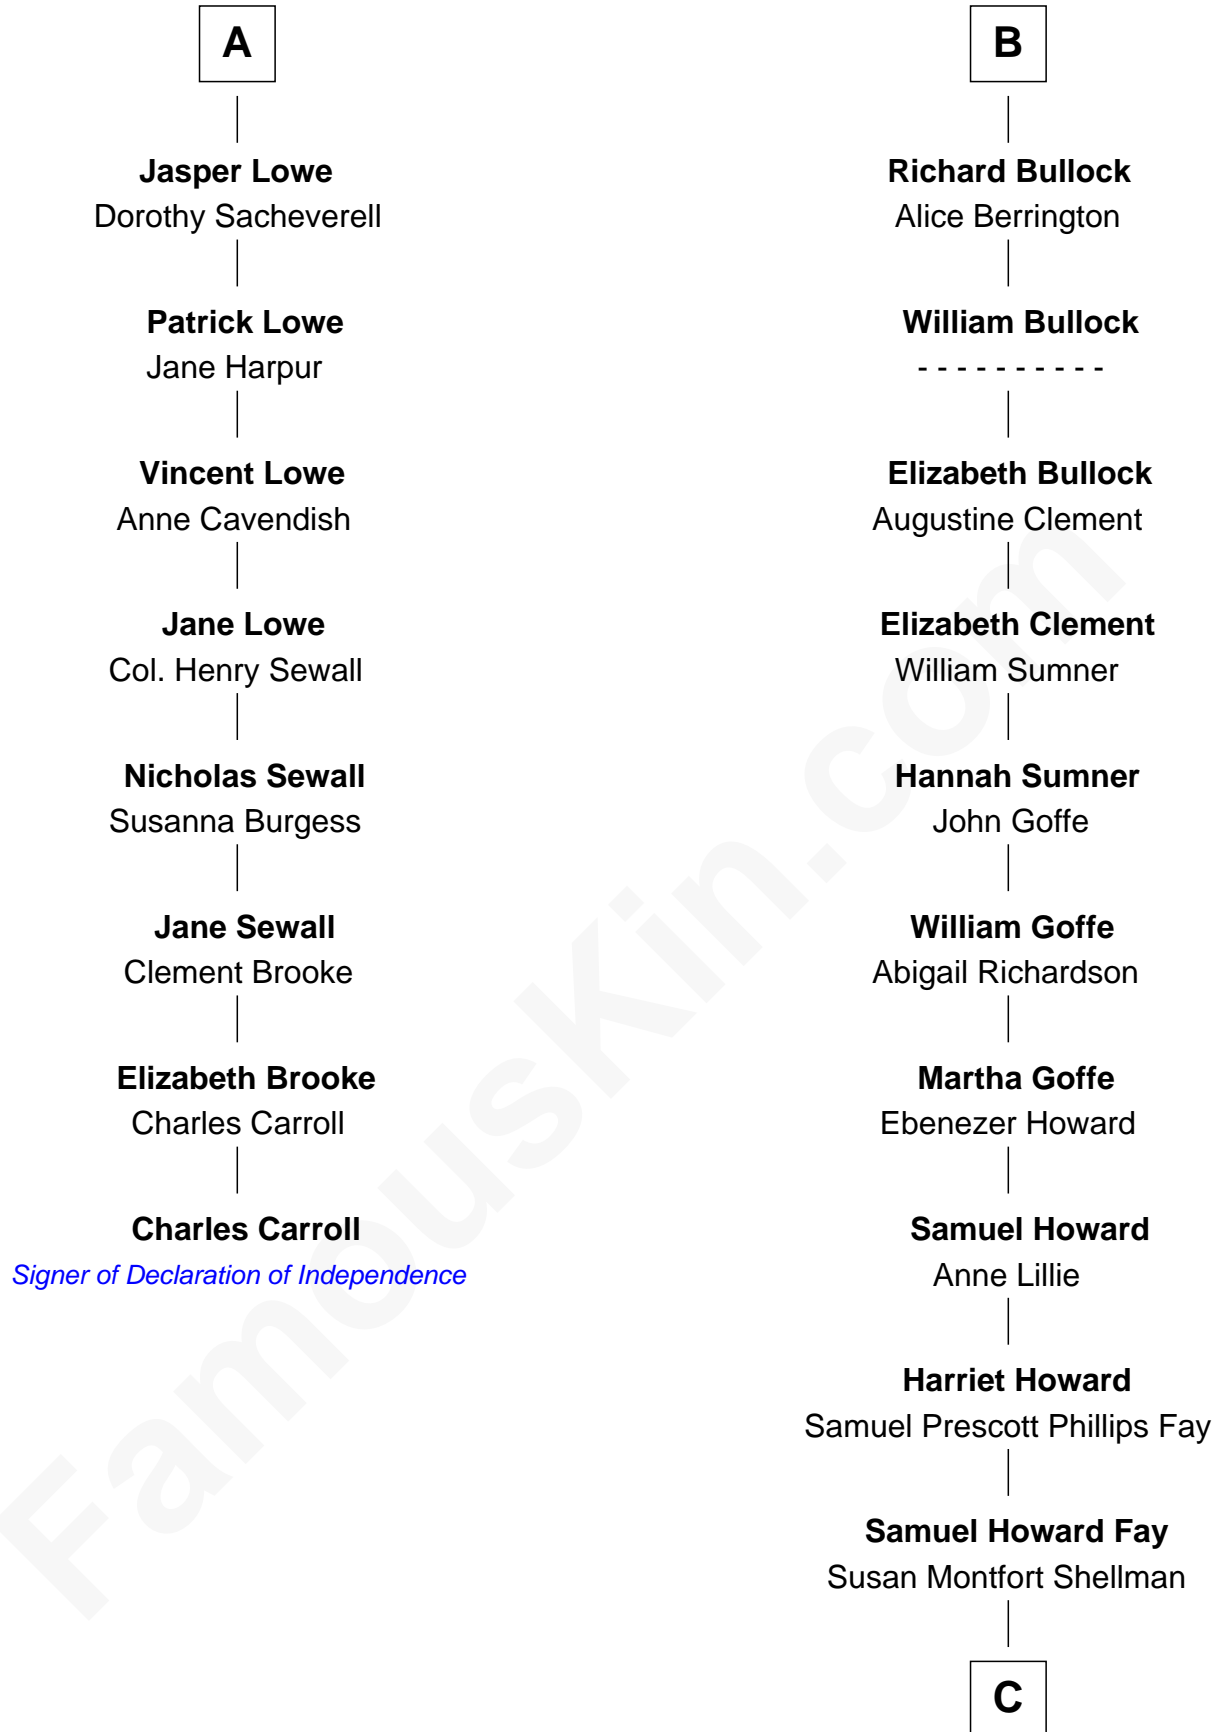

FamousKin.com

Relationship Chart of

Charles Carroll

Signer of the Declaration of Independence

14th cousin 7 times removed of

George W. Bush
43rd U.S. President

Sir John Howard
Alice de Bois

Joan Howard
Sir Peter de Brewes

Sir John Howard
Margaret de Plaiz

Sir John Howard
Joan Walton

Elizabeth Howard
Sir John de Vere

Joan de Vere
Sir William Norreys

Margaret Norreys
Gilbert Bullock

Thomas Bullock
Alice Kingsmill

B

C

Harriet Eleanor Fay
Rev. James Smith Bush

Samuel Prescott Bush
Flora Sheldon

Prescott Sheldon Bush
Dorothy Wear Walker

George Herbert Walker Bush
Barbara Pierce

George W. Bush
43rd U.S. President

FamousKin.com