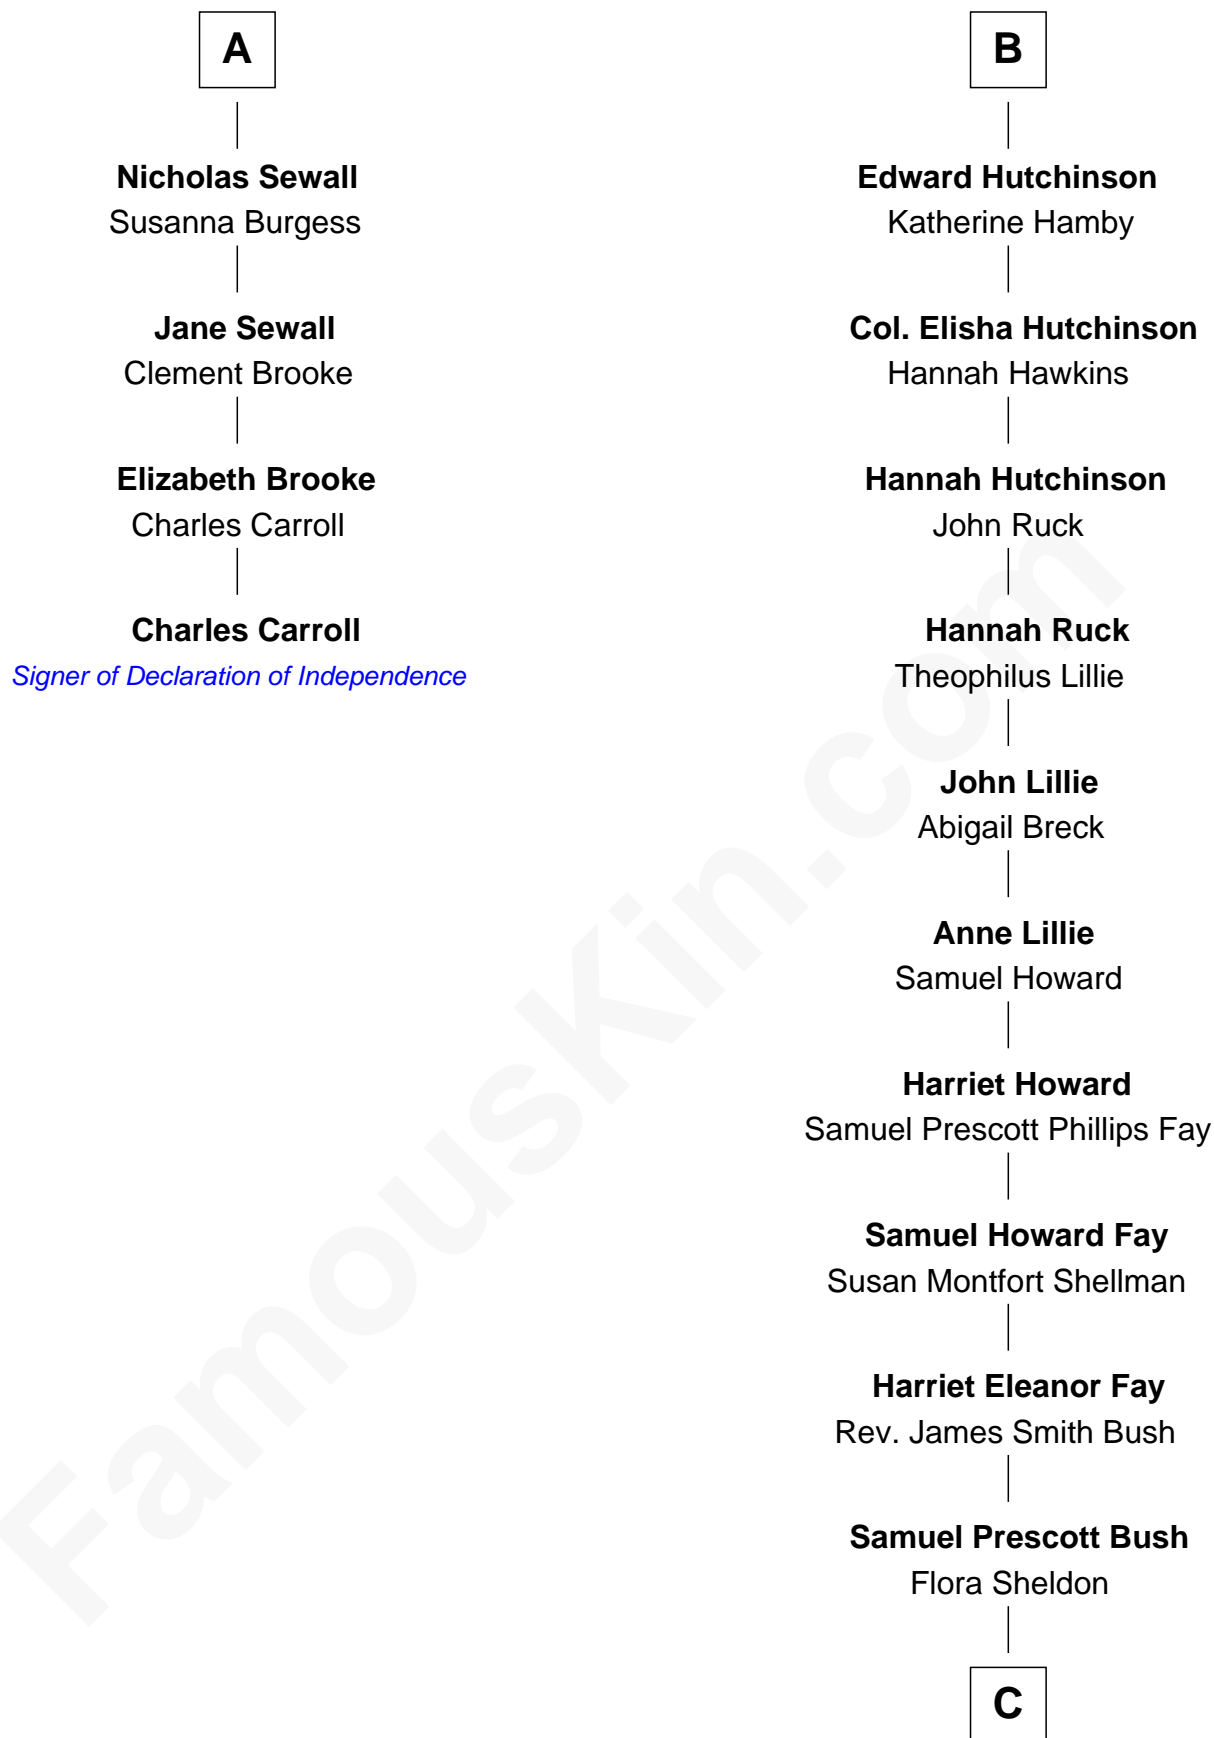

## Relationship Chart of

### Charles Carroll

*Signer of the Declaration of Independence*

10th cousin 9 times removed of

**George W. Bush**  
*43rd U.S. President*

### Sir Thomas Greene

**C**

**Prescott Sheldon Bush**

Dorothy Wear Walker

**George Herbert Walker Bush**

Barbara Pierce

**George W. Bush**

*43rd U.S. President*