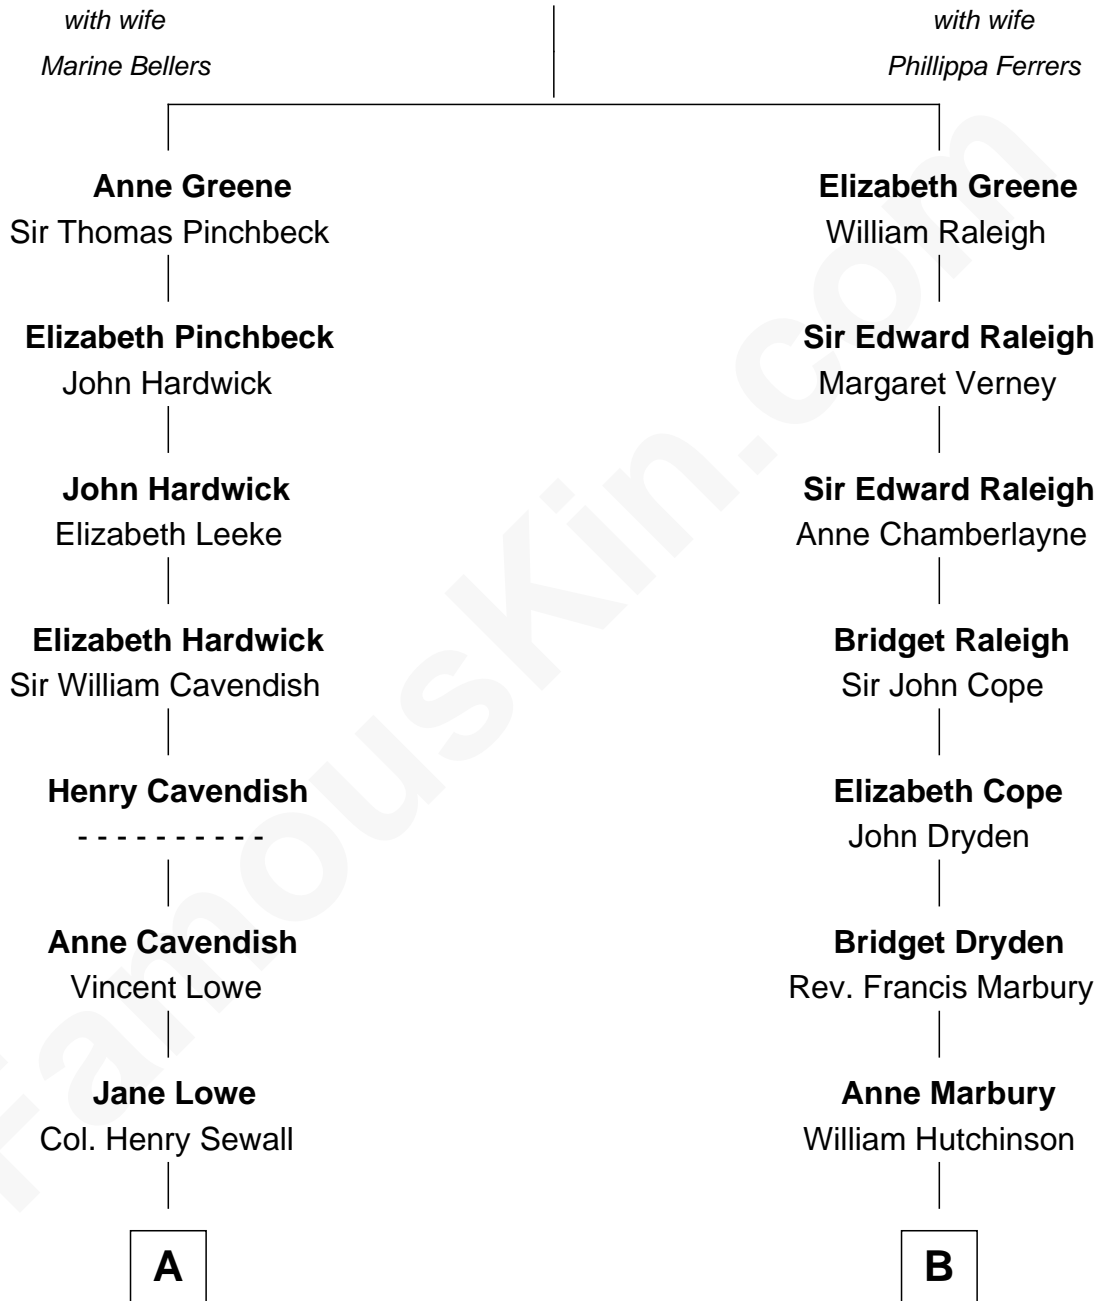

## Relationship Chart of

### Charles Carroll

*Signer of the Declaration of Independence*

10th cousin 9 times removed of

**George W. Bush**  
*43rd U.S. President*

### Sir Thomas Greene

**C**

**Prescott Sheldon Bush**

Dorothy Wear Walker

**George Herbert Walker Bush**

Barbara Pierce

**George W. Bush**

*43rd U.S. President*