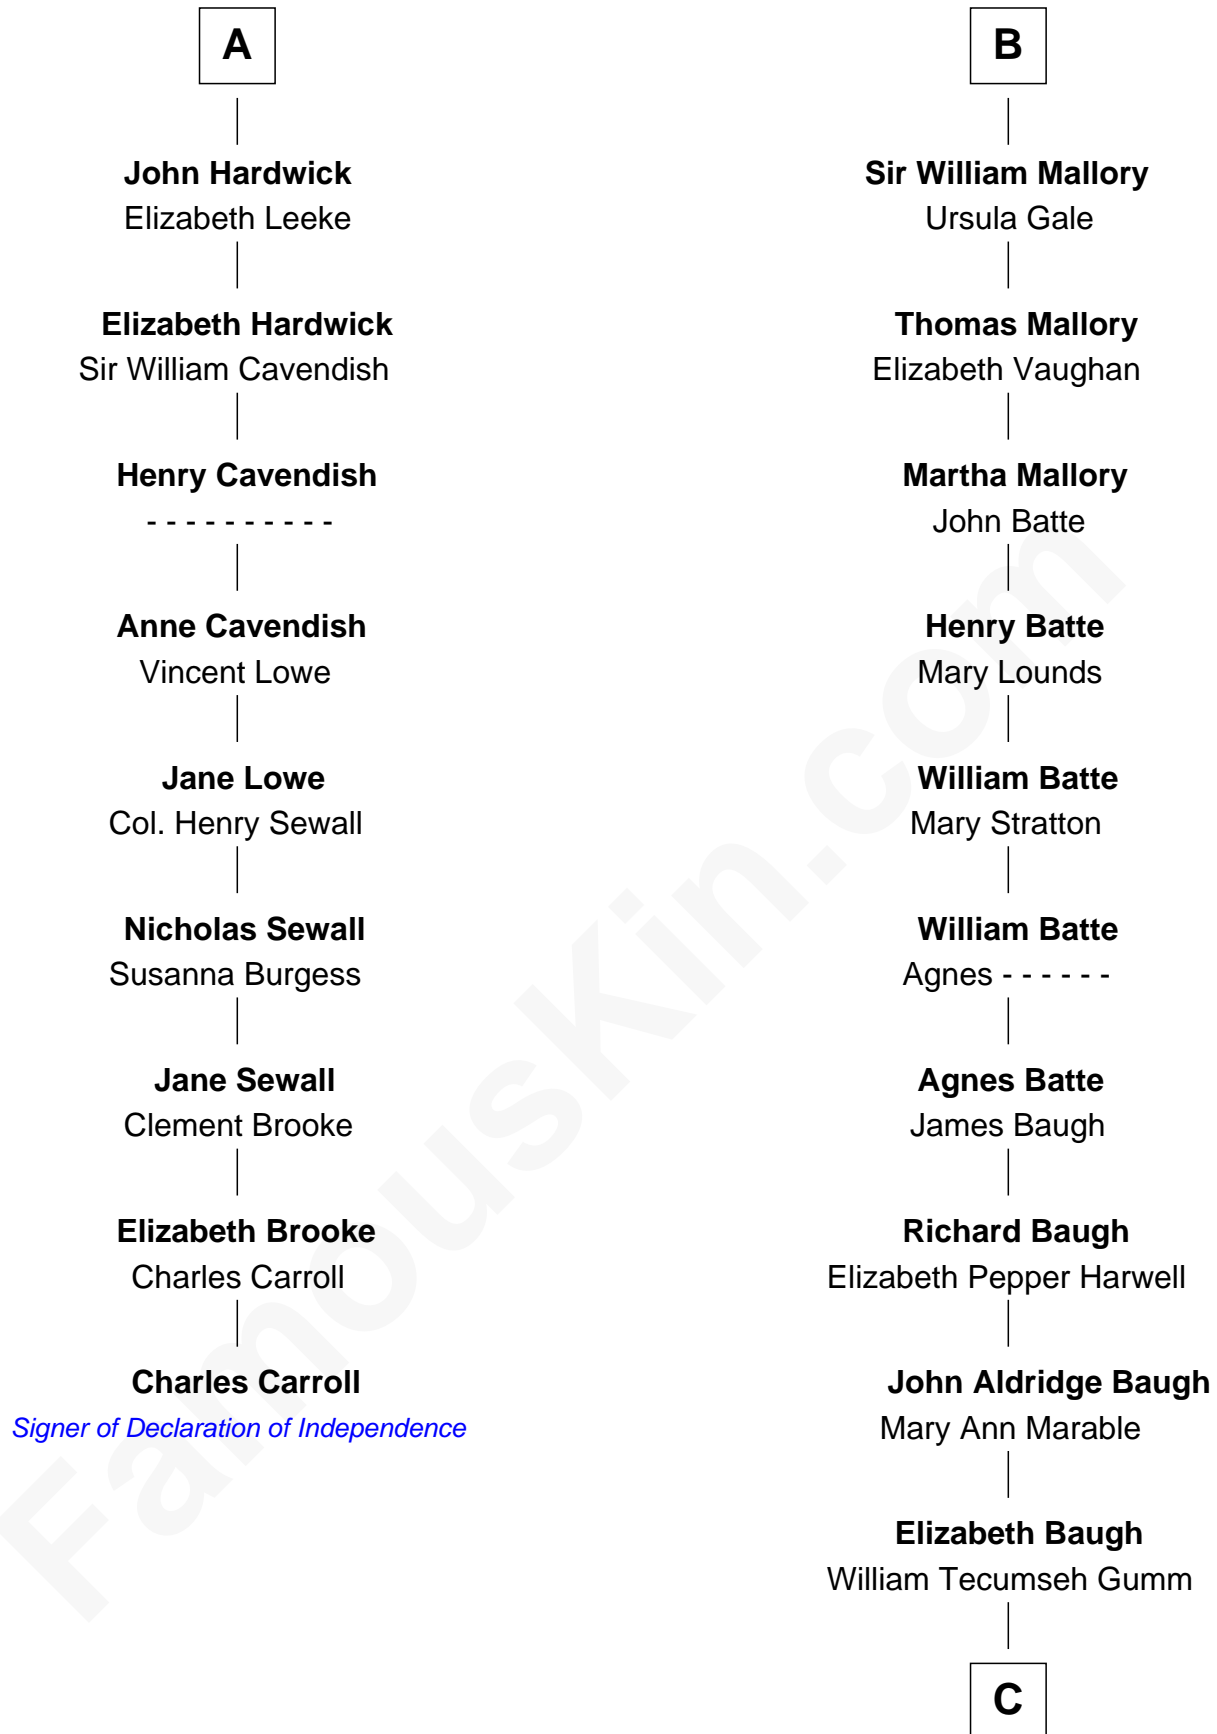

FamousKin.com

Relationship Chart of

Charles Carroll

Signer of the Declaration of Independence

15th cousin 4 times removed of

Liza Minnelli

Singer and Actress

Sir Robert de Umfreville

Sir Walter Tailboys
Margaret - - - - -

Margaret de Umfreville
John Constable

Sir Walter Tailboys
- - - - -

Sir John Constable
Lora FitzHugh

Margaret Tailboys
Richard Pinchbeck

Joan Constable
Sir William Mallory

Sir Thomas Pinchbeck
Anne Greene

Sir John Mallory
Margaret Thwaites

Elizabeth Pinchbeck
John Hardwick

Sir William Mallory
Jane Norton

A

B

C

Francis Avent Gumm