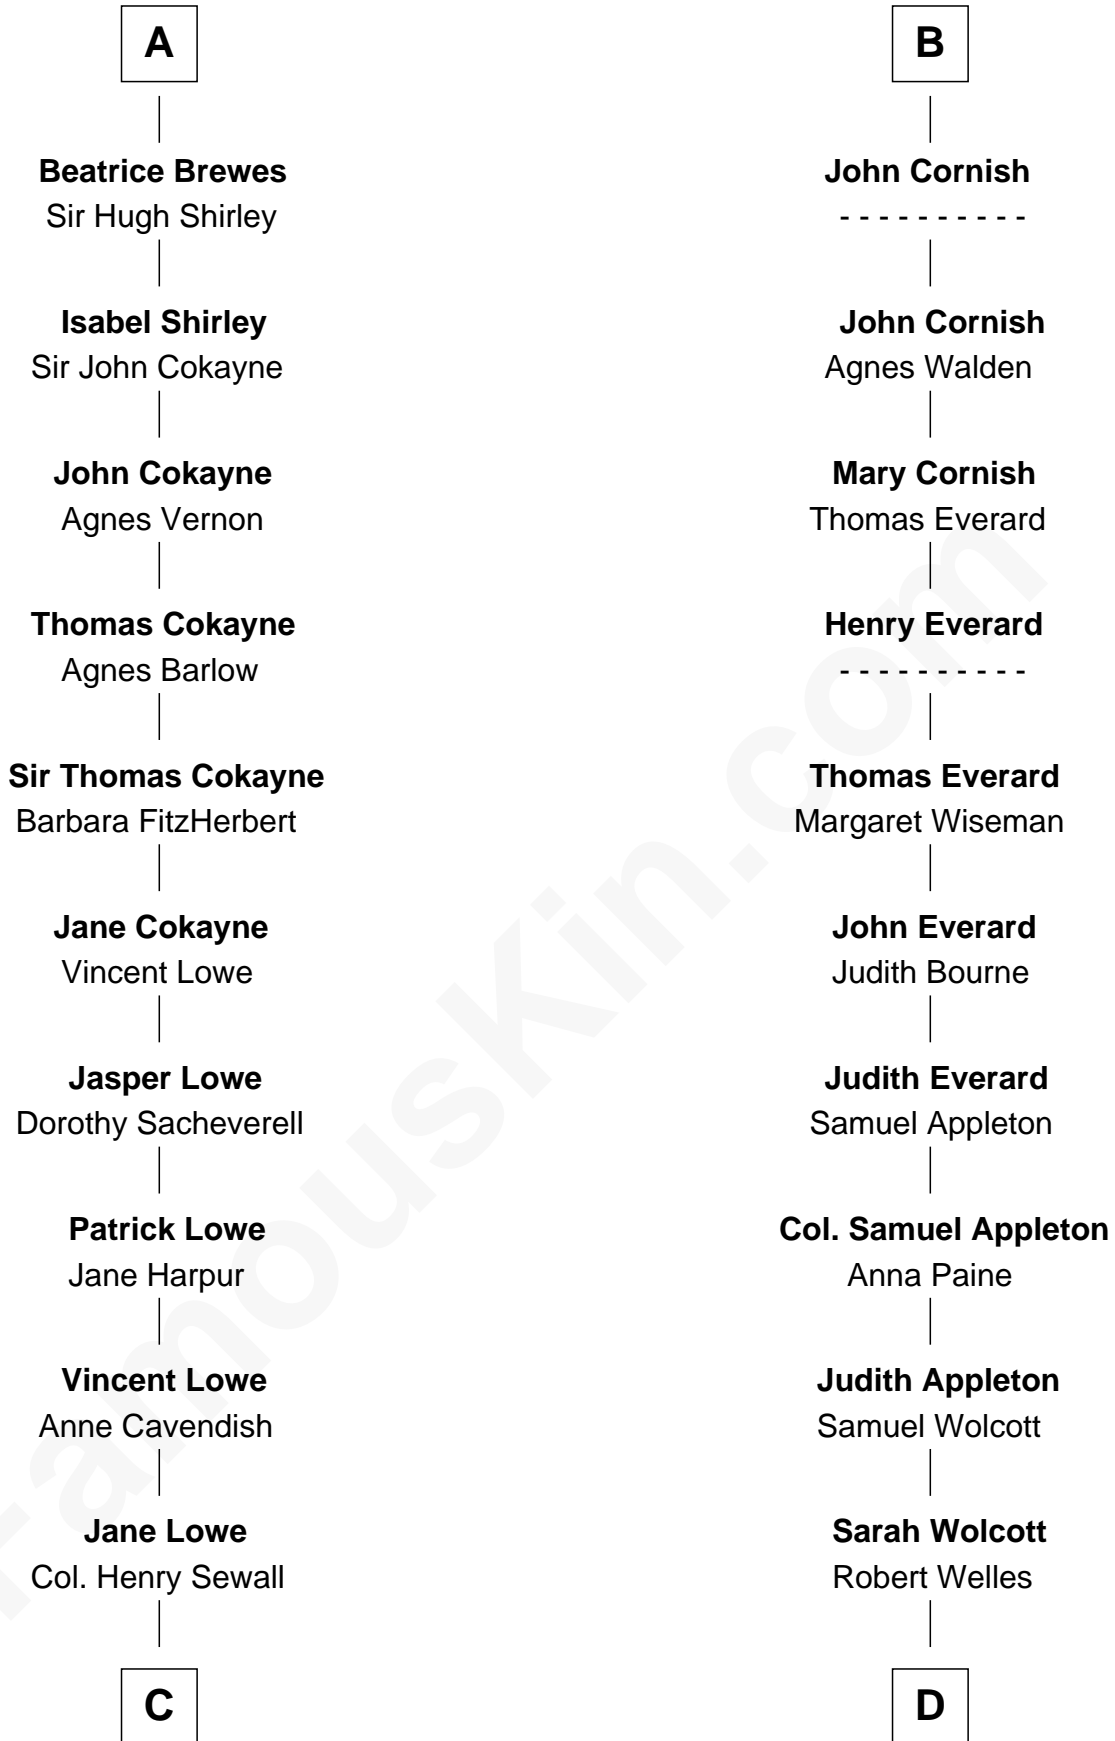

FamousKin.com

Relationship Chart of

Charles Carroll

Signer of the Declaration of Independence

20th cousin of

Eliphalet Remington

Founder of Remington Arms Company

Robert Fitzrichard

Maud de St. Liz

C

Nicholas Sewall
Susanna Burgess

Jane Sewall
Clement Brooke

Elizabeth Brooke
Charles Carroll

Charles Carroll

Signer of Declaration of Independence

D