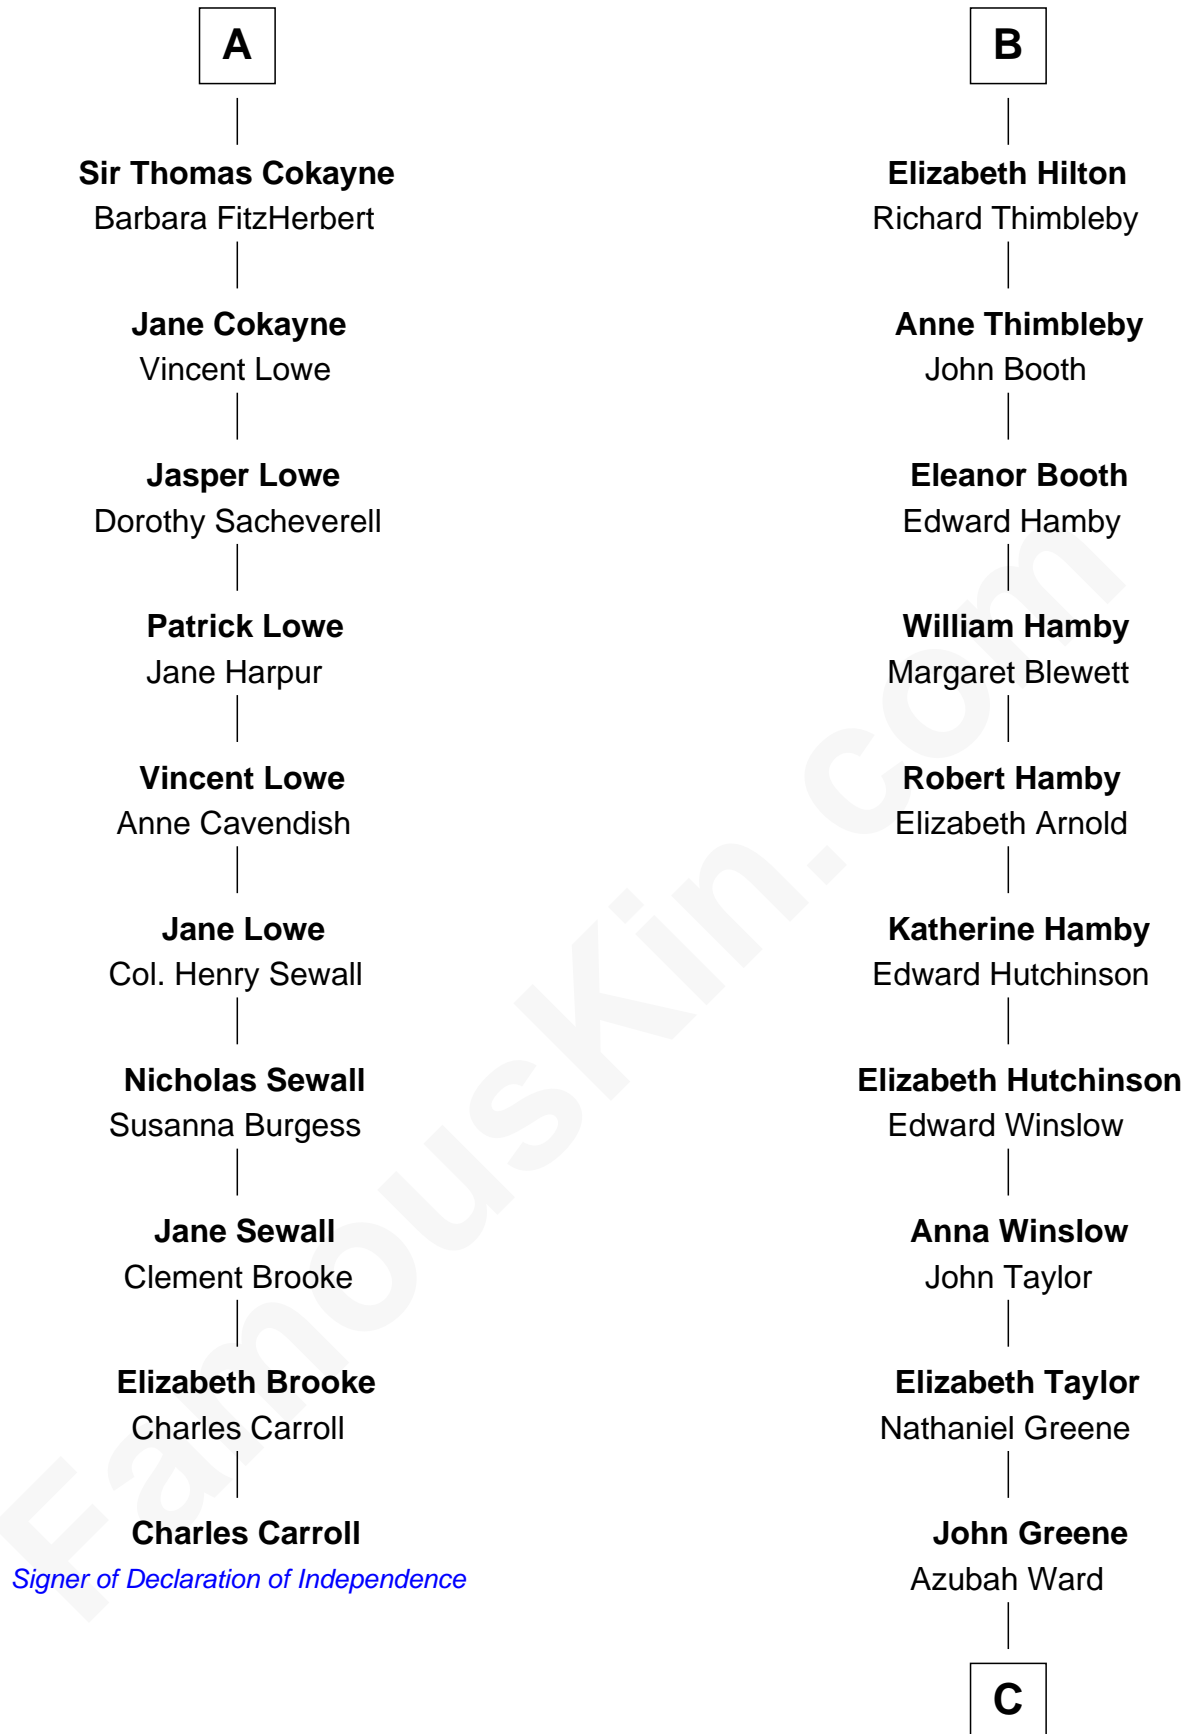

FamousKin.com

Relationship Chart of

Charles Carroll

Signer of the Declaration of Independence

16th cousin 3 times removed of

Lucretia (Rudolph) Garfield

First Lady of President James Garfield

Sir Robert de Ros

Isabel de Aubeney

C

Lucretia Greene

Elijah Mason

Arabella Greene Mason

Zebulon Rudolph

Lucretia (Rudolph) Garfield

First Lady of James Garfield