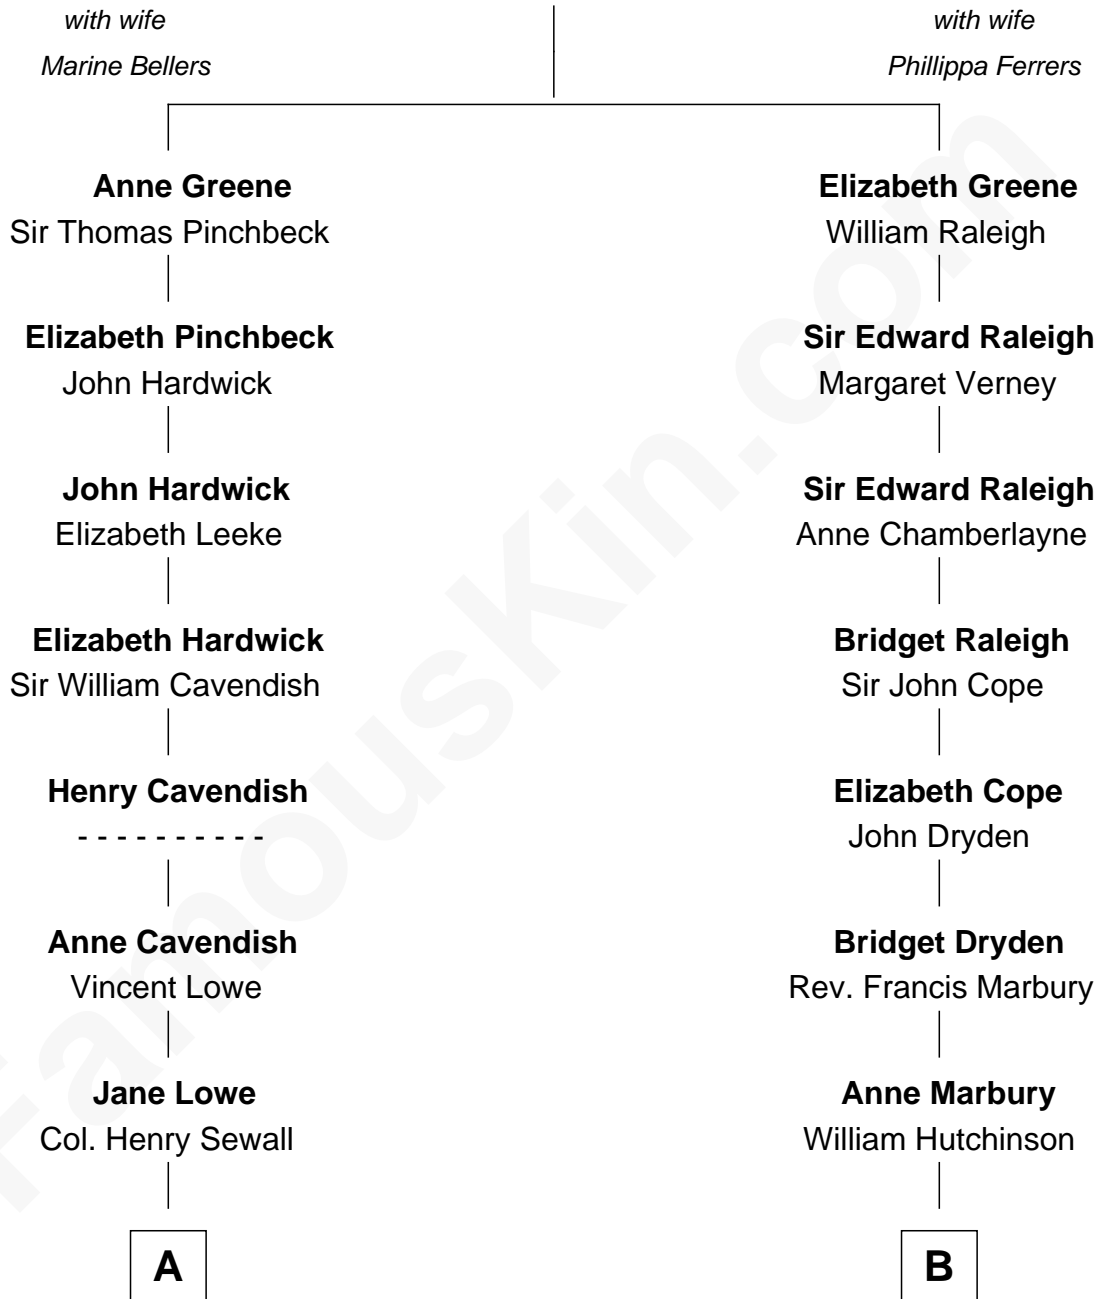

FamousKin.com

Relationship Chart of

Charles Carroll

Signer of the Declaration of Independence

10th cousin 3 times removed of

Lucretia (Rudolph) Garfield

First Lady of President James Garfield

Sir Thomas Greene

A

Nicholas Sewall
Susanna Burgess

Jane Sewall
Clement Brooke

Elizabeth Brooke
Charles Carroll

Charles Carroll

Signer of Declaration of Independence

B

Bridget Hutchinson
Gov. John Sanford

Gov. Peleg Sanford
Mary Coddington

Anne Sanford
Capt. John Mason

Peleg Sanford Mason
Mary Stanton

Elijah Mason
Lucretia Greene

Arabella Greene Mason
Zebulon Rudolph

Lucretia (Rudolph) Garfield
First Lady of James Garfield