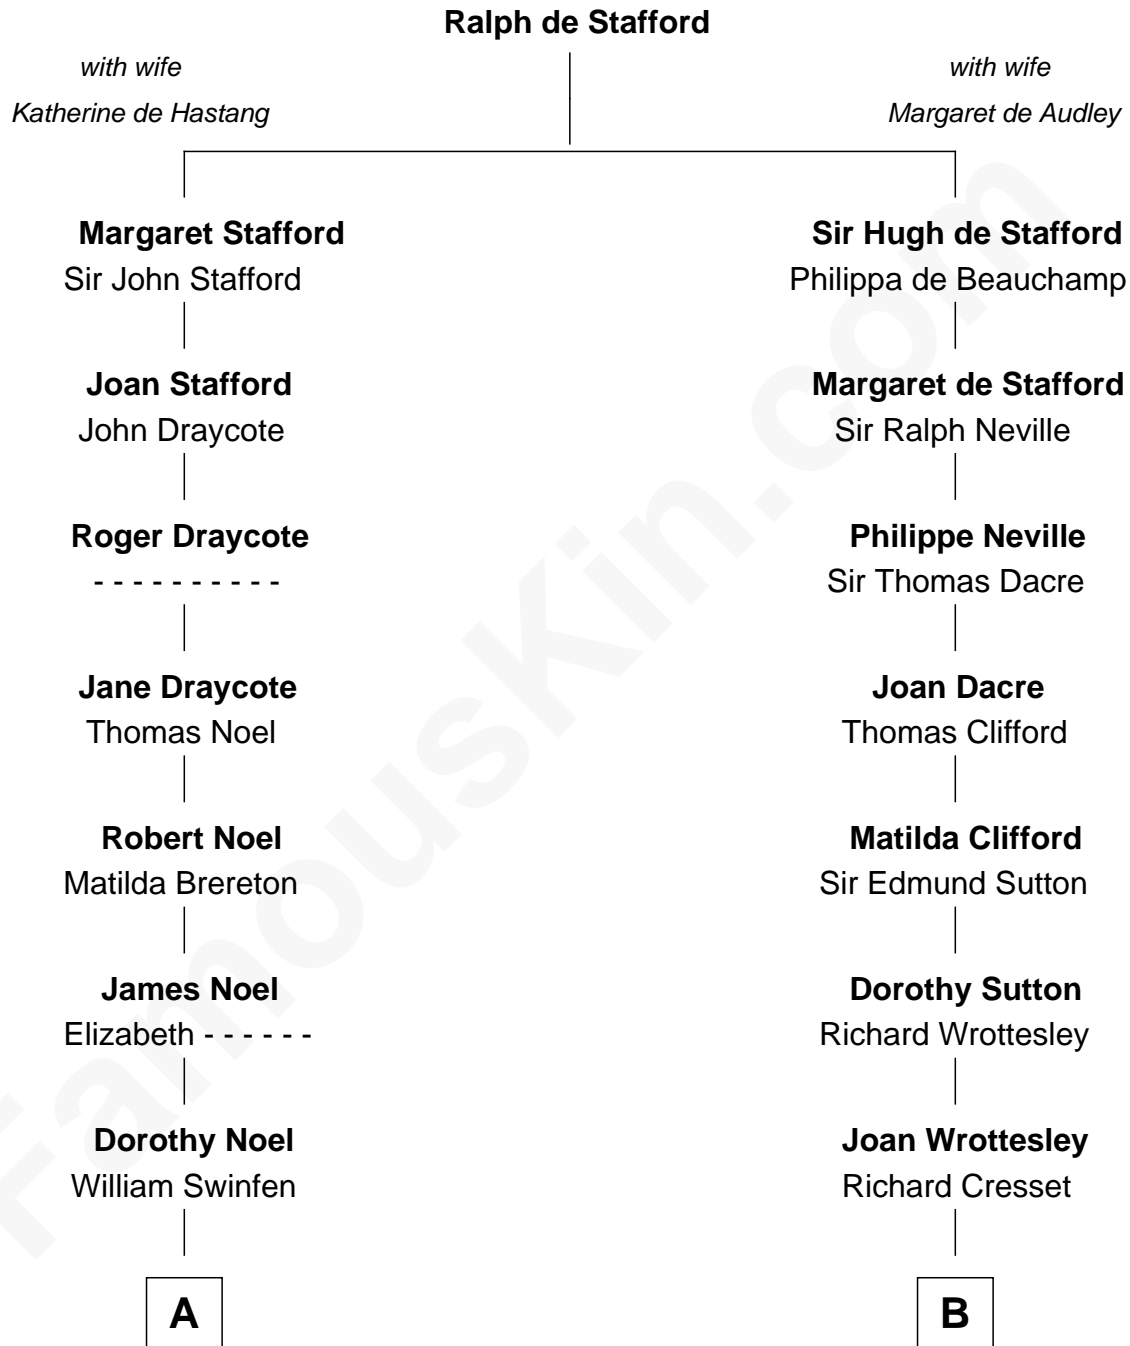

FamousKin.com

Relationship Chart of

Charles Carroll

Signer of the Declaration of Independence

10th cousin 4 times removed of

Richard More

(c1614 - c1696) Mayflower passenger 1620

MAYFLOWER

A

Arthur Swinfen

Alice Ragdale

Elizabeth Swinfen

John Dugdale

Mary Dugdale

Richard Sewall

Col. Henry Sewall

Richard More

Mayflower passenger 1620