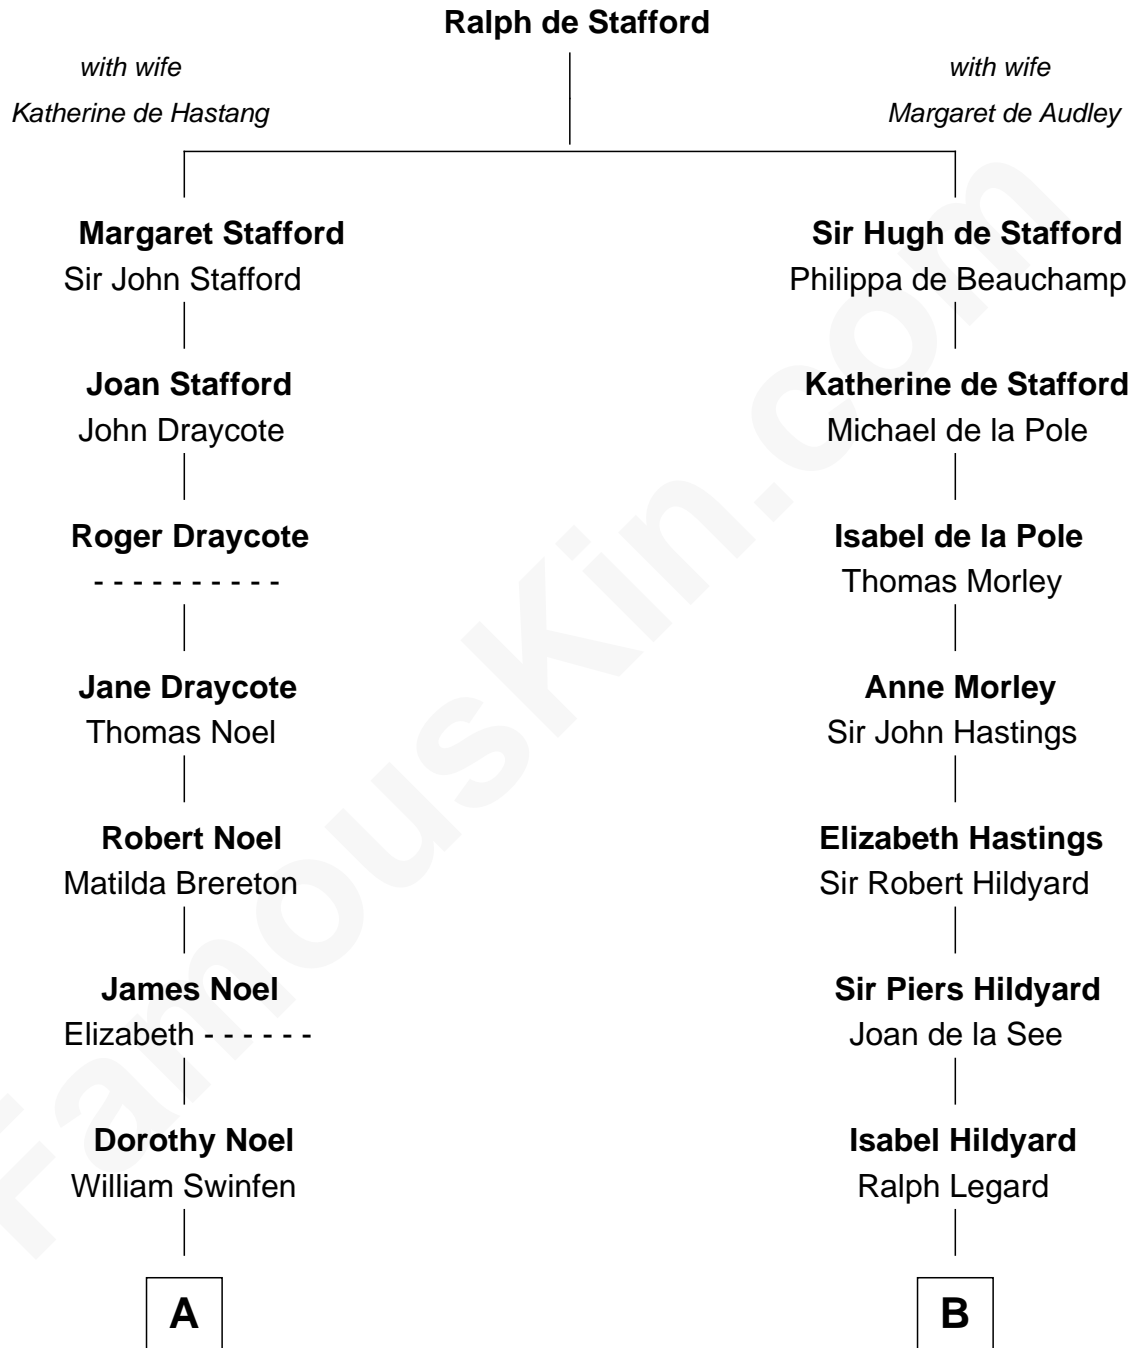

FamousKin.com

Relationship Chart of

Charles Carroll

Signer of the Declaration of Independence

14th cousin 5 times removed of

Calvin Coolidge
30th U.S. President

A

Arthur Swinfen

Alice Ragdale

Elizabeth Swinfen

John Dugdale

Mary Dugdale

Richard Sewall

Col. Henry Sewall

Jane Lowe

Nicholas Sewall