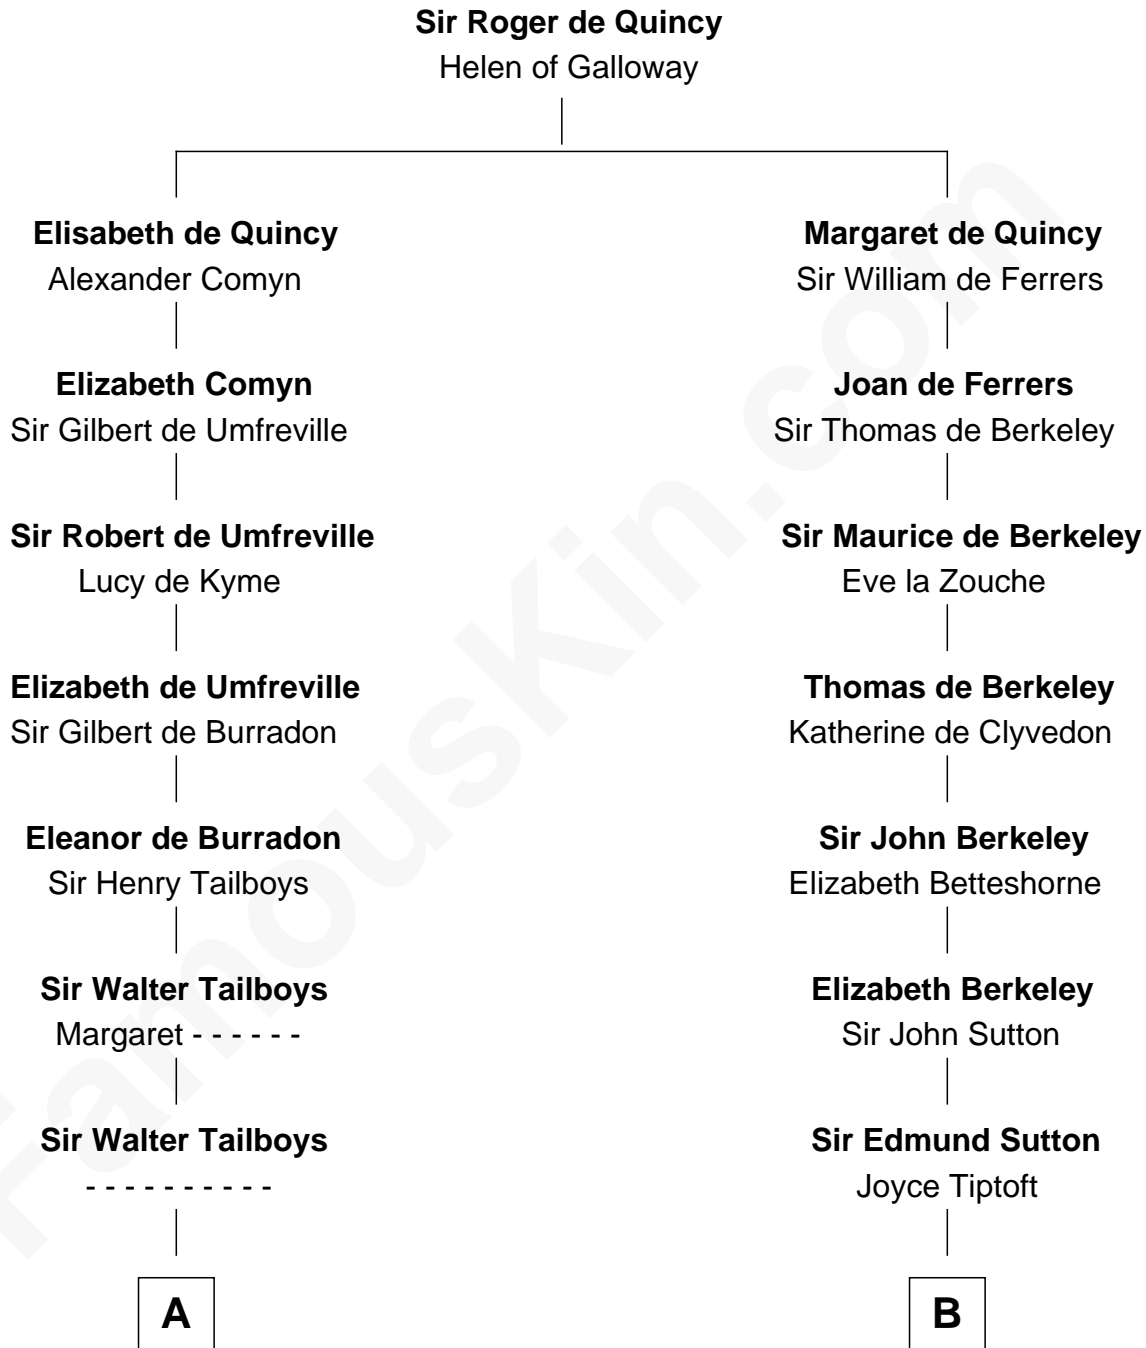

## Relationship Chart of

### Charles Carroll

Signer of the Declaration of Independence

16th cousin 2 times removed of

### Bathsheba (Ruggles) Spooner

First woman executed for murder in U.S. by non-British government

**C**

—  
**Elizabeth Brooke**

Charles Carroll

—  
**Charles Carroll**

*Signer of Declaration of Independence*