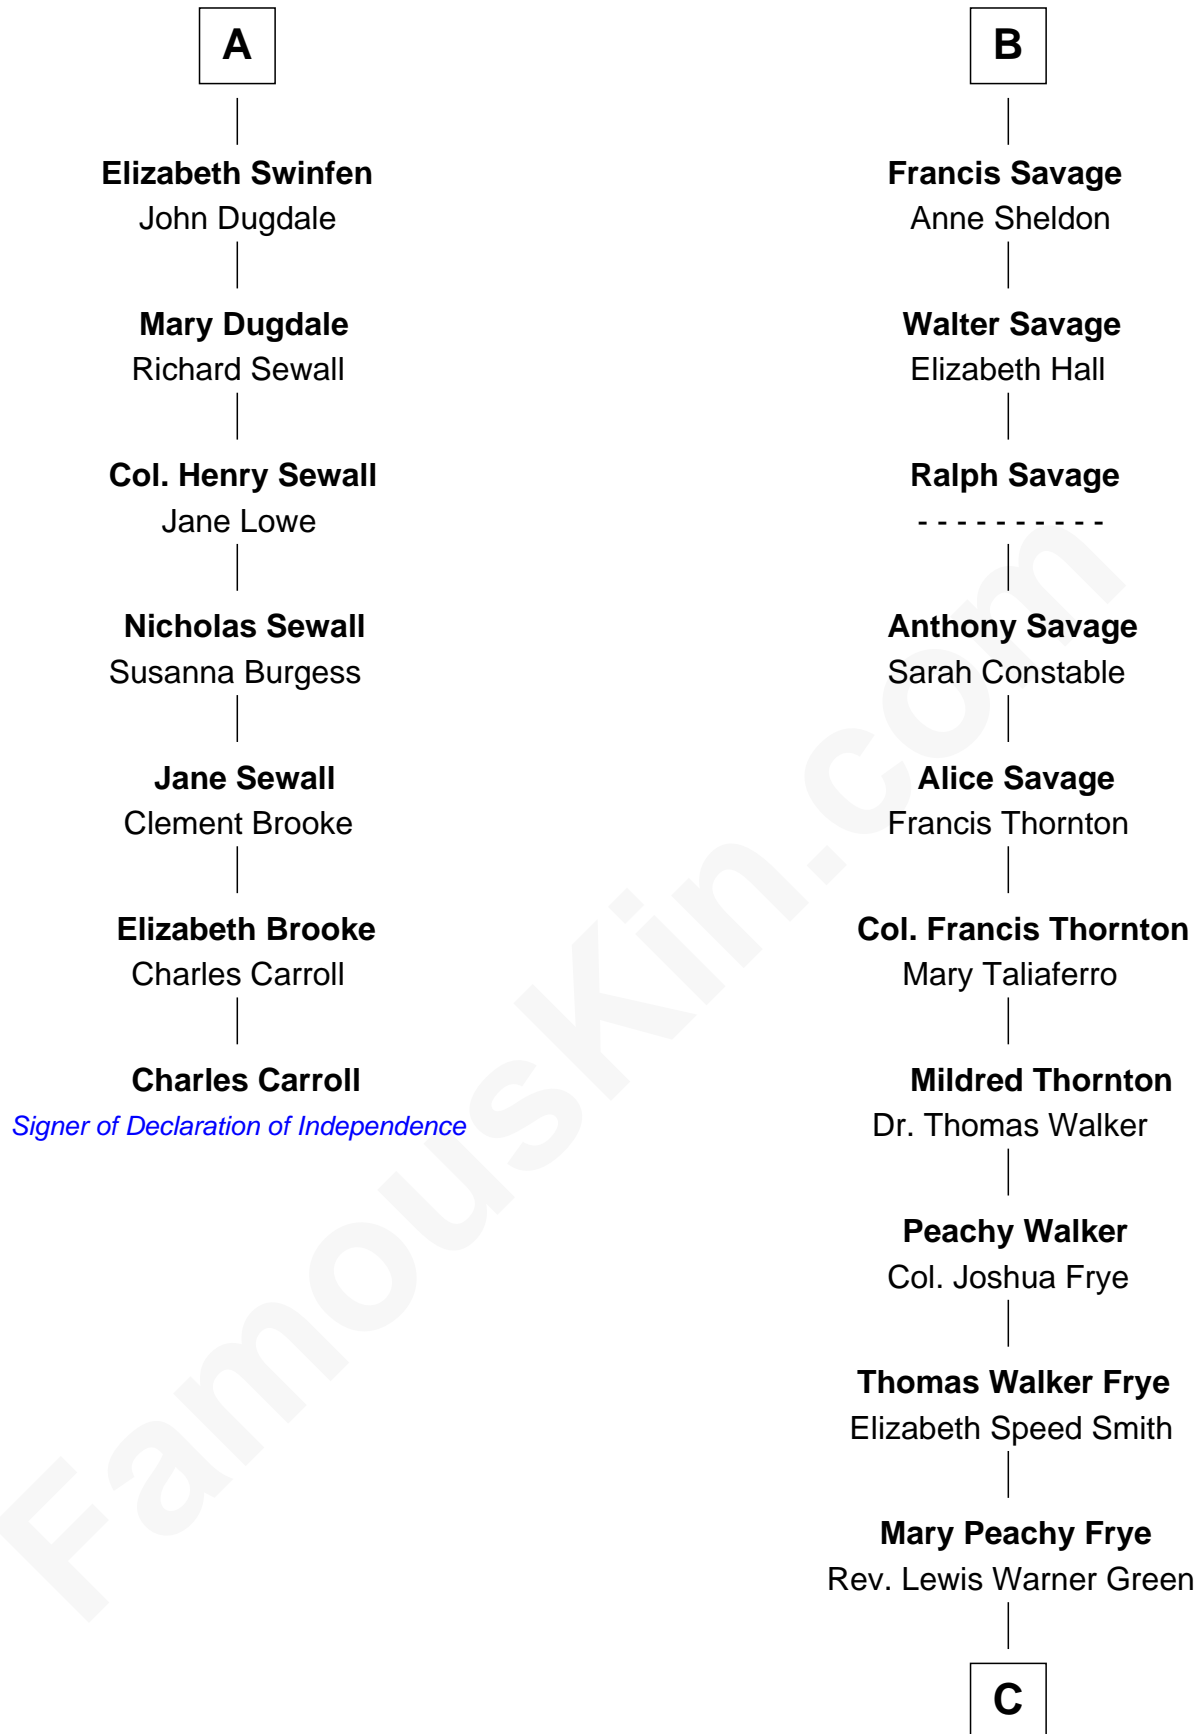

FamousKin.com

Relationship Chart of

Charles Carroll

Signer of the Declaration of Independence

13th cousin 6 times removed of

Adlai Stevenson II

31st Governor of Illinois

C

—
Letitia Green

Adlai Ewing Stevenson

—
Lewis Green Stevenson

Helen Louise Davis

—
Adlai Stevenson II

31st Governor of Illinois

FamousKin.com