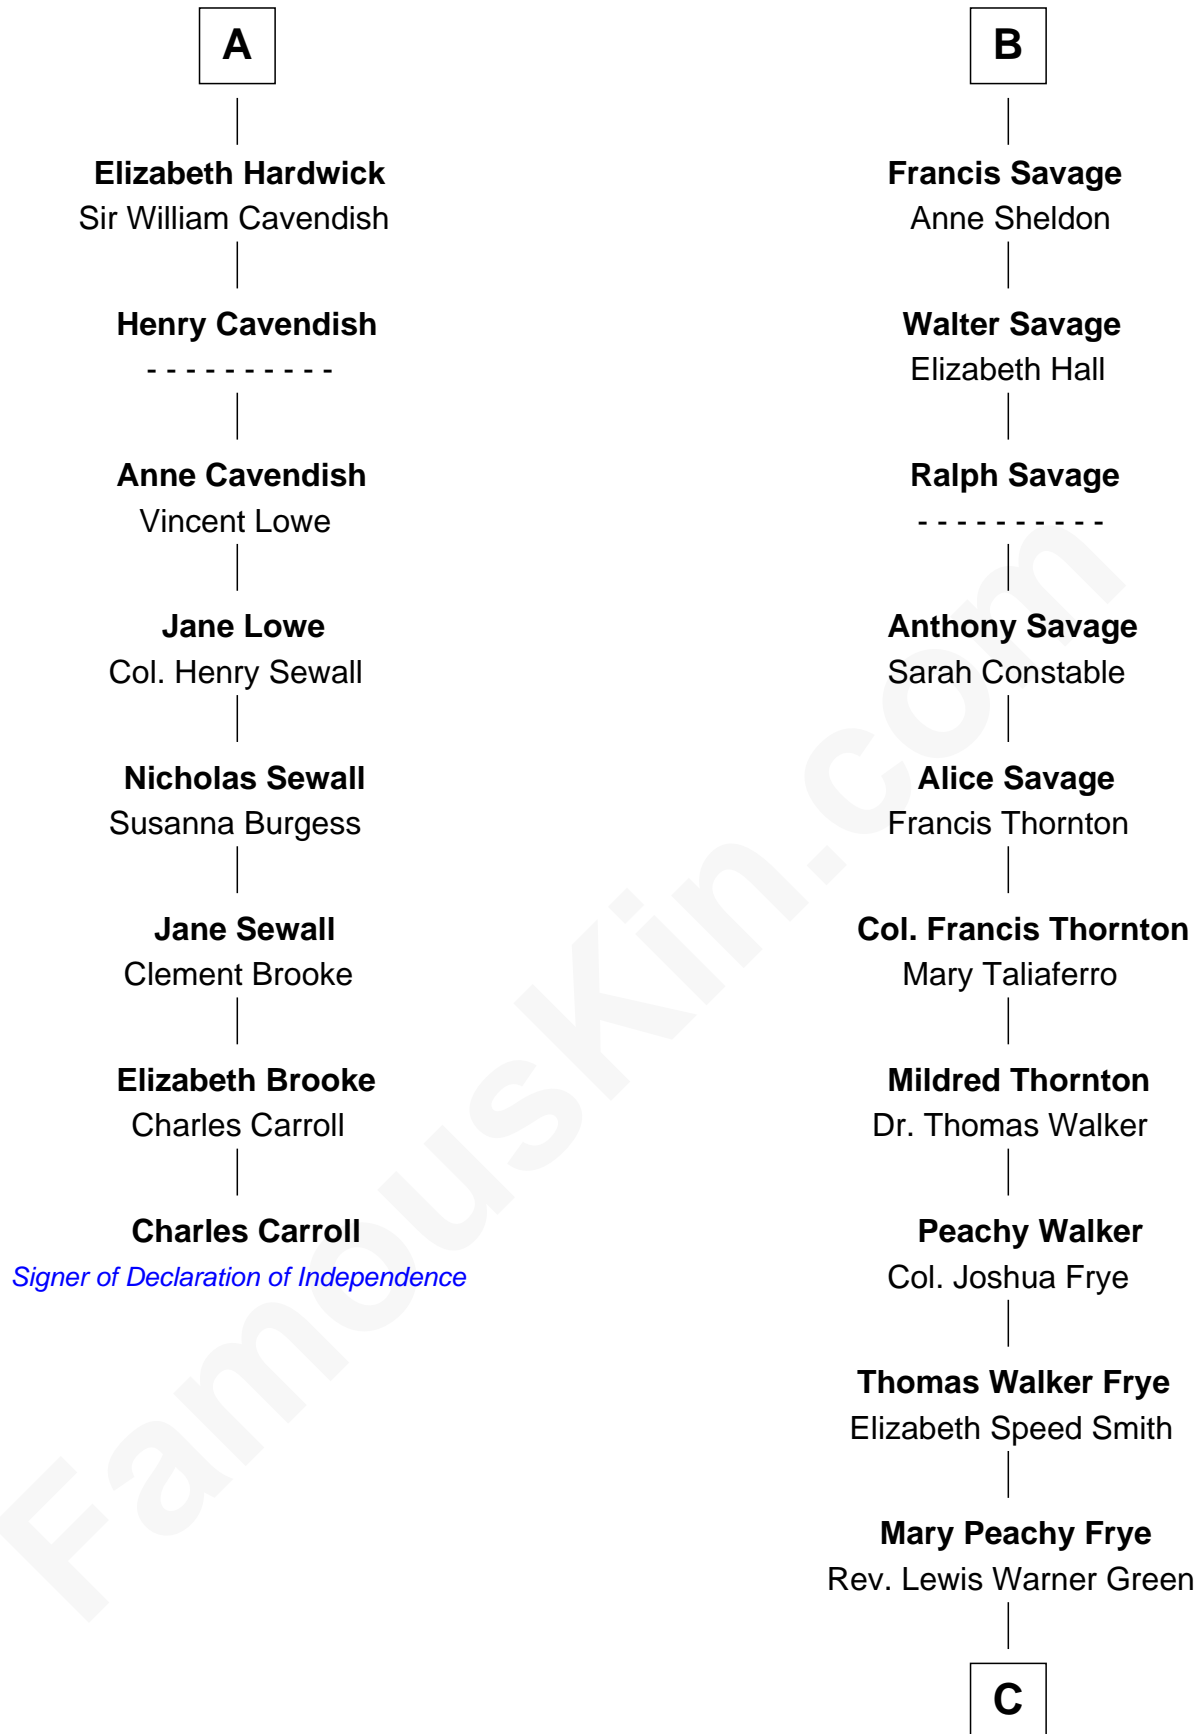

## Relationship Chart of

### Charles Carroll

*Signer of the Declaration of Independence*

14th cousin 5 times removed of

**Adlai Stevenson II**  
*31st Governor of Illinois*

**Edmund Fitzalan**  
 Alice de Warenne

C

Letitia Green

Adlai Ewing Stevenson