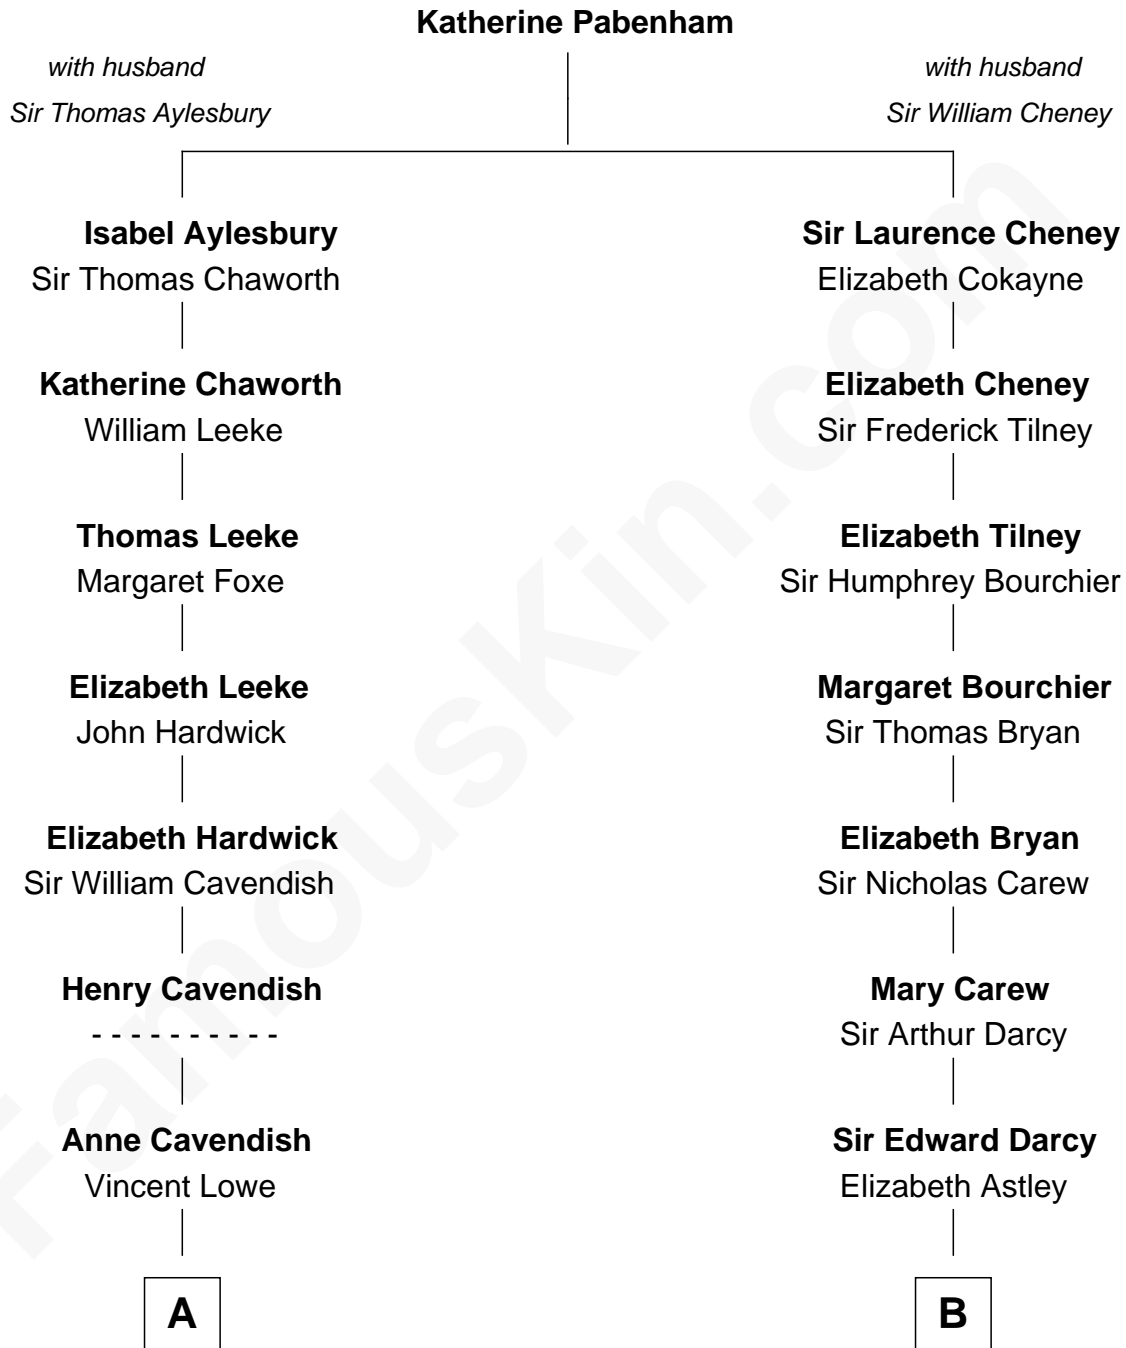

FamousKin.com

Relationship Chart of

Charles Carroll

Signer of the Declaration of Independence

11th cousin 6 times removed of

Norman Rockwell
American Artist

A

Jane Lowe
Col. Henry Sewall

Nicholas Sewall
Susanna Burgess

Jane Sewall
Clement Brooke

Elizabeth Brooke
Charles Carroll

Charles Carroll
Signer of Declaration of Independence

B

Isabella Darcy
John Launce

Mary Launce
Rev. John Sherman

James Sherman
Mary Walker