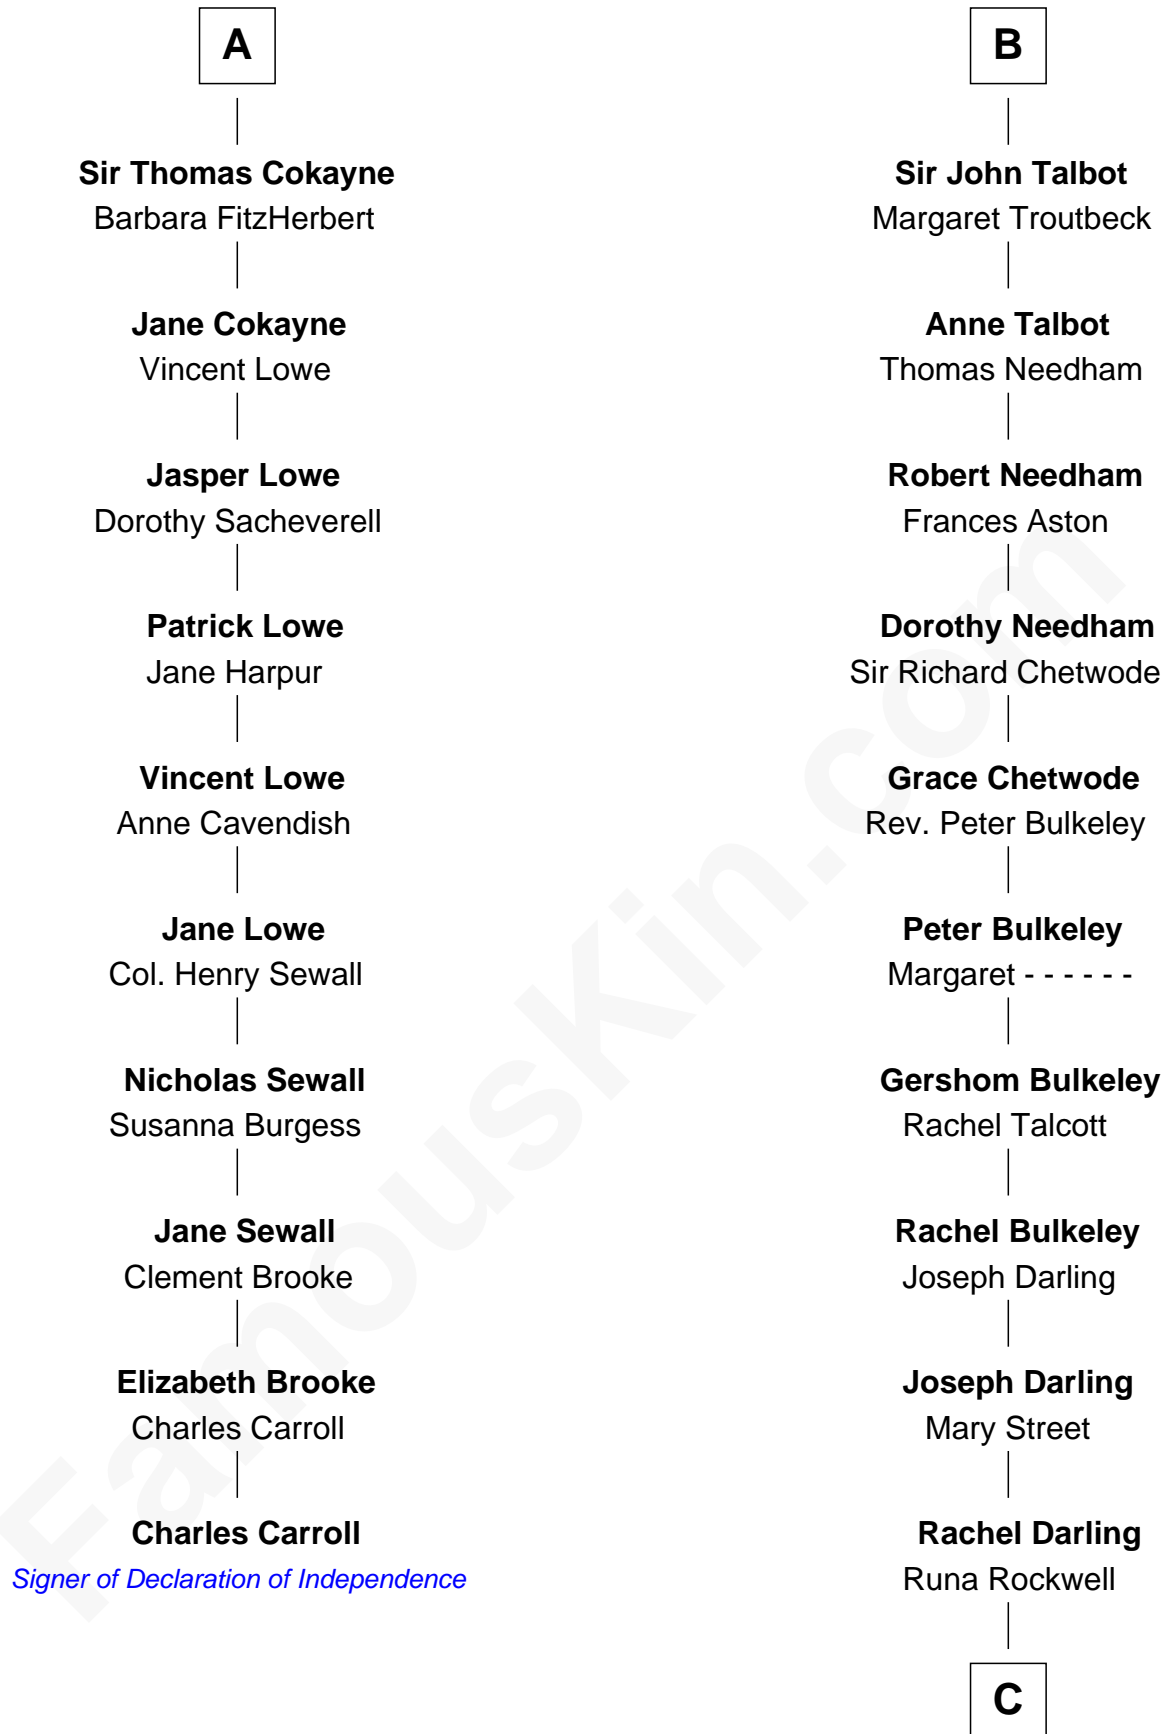

FamousKin.com

Relationship Chart of

Charles Carroll

Signer of the Declaration of Independence

16th cousin 4 times removed of

Norman Rockwell
American Artist

Sir Robert de Ros
Isabel de Aubeney

C

Samuel Darling Rockwell

Orilla Janes Sherman

John William Rockwell

Phebe Boyce Waring

Jarvis Waring Rockwell

Anne Mary Hill

Norman Rockwell

American Artist