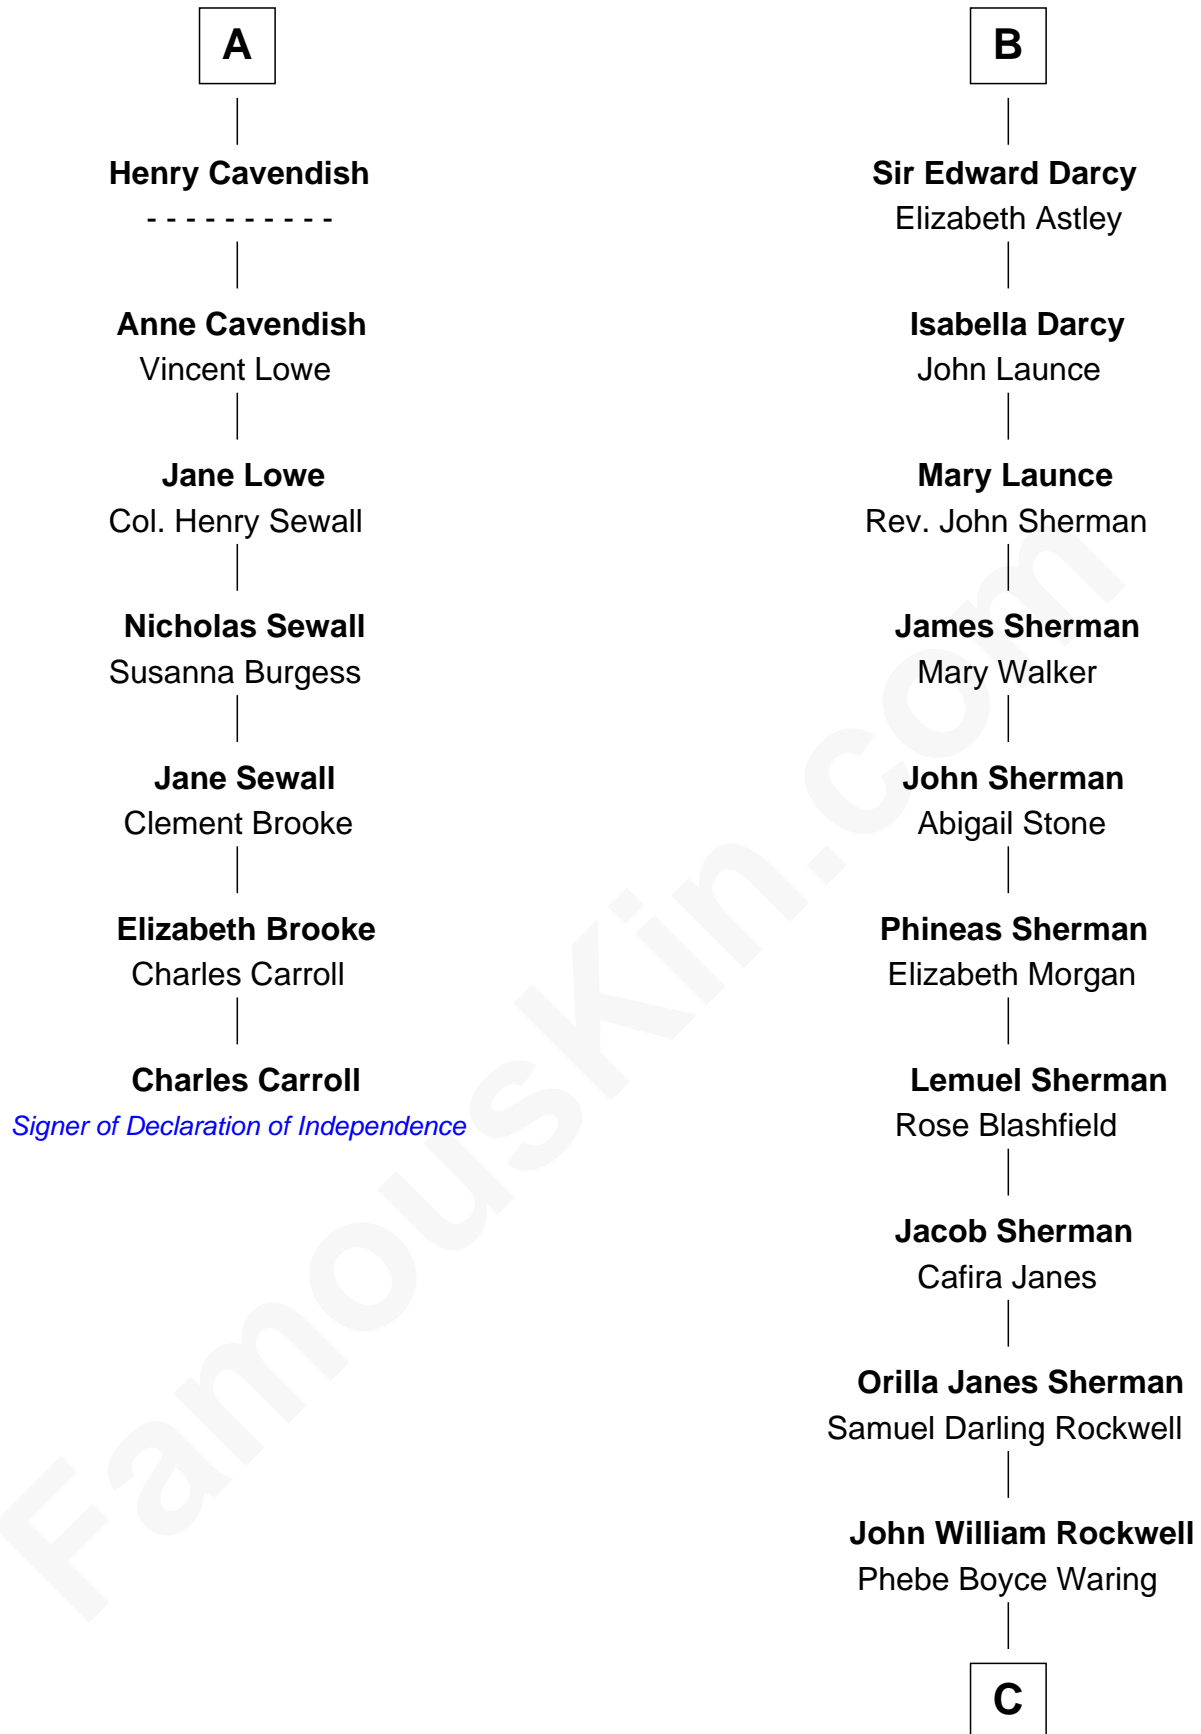

FamousKin.com

Relationship Chart of

Charles Carroll

Signer of the Declaration of Independence

13th cousin 5 times removed of

Norman Rockwell
American Artist

Sir Gilbert Talbot
Pernel le Boteler

C

—
Jarvis Waring Rockwell

Anne Mary Hill

—
Norman Rockwell

American Artist

FamousKin.com