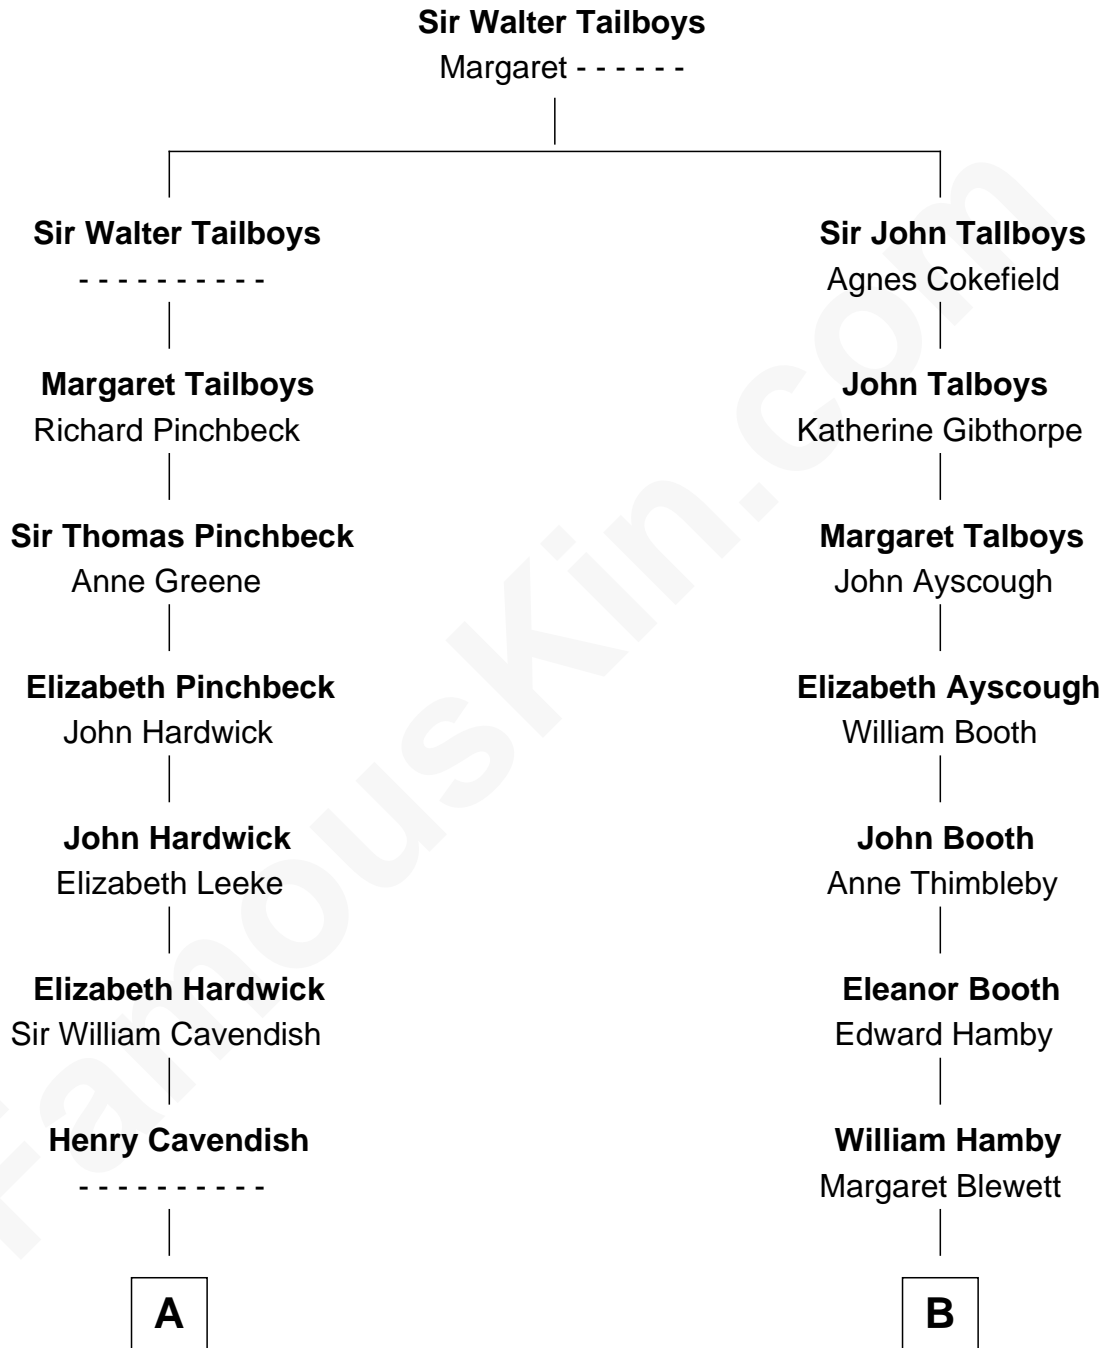

FamousKin.com

Relationship Chart of

Charles Carroll

Signer of the Declaration of Independence

12th cousin 1 time removed of

Nicholas Gilman

Signer of the U.S. Constitution

A

Anne Cavendish

Vincent Lowe

Jane Lowe

Col. Henry Sewall

Nicholas Sewall

Susanna Burgess

Jane Sewall

Clement Brooke