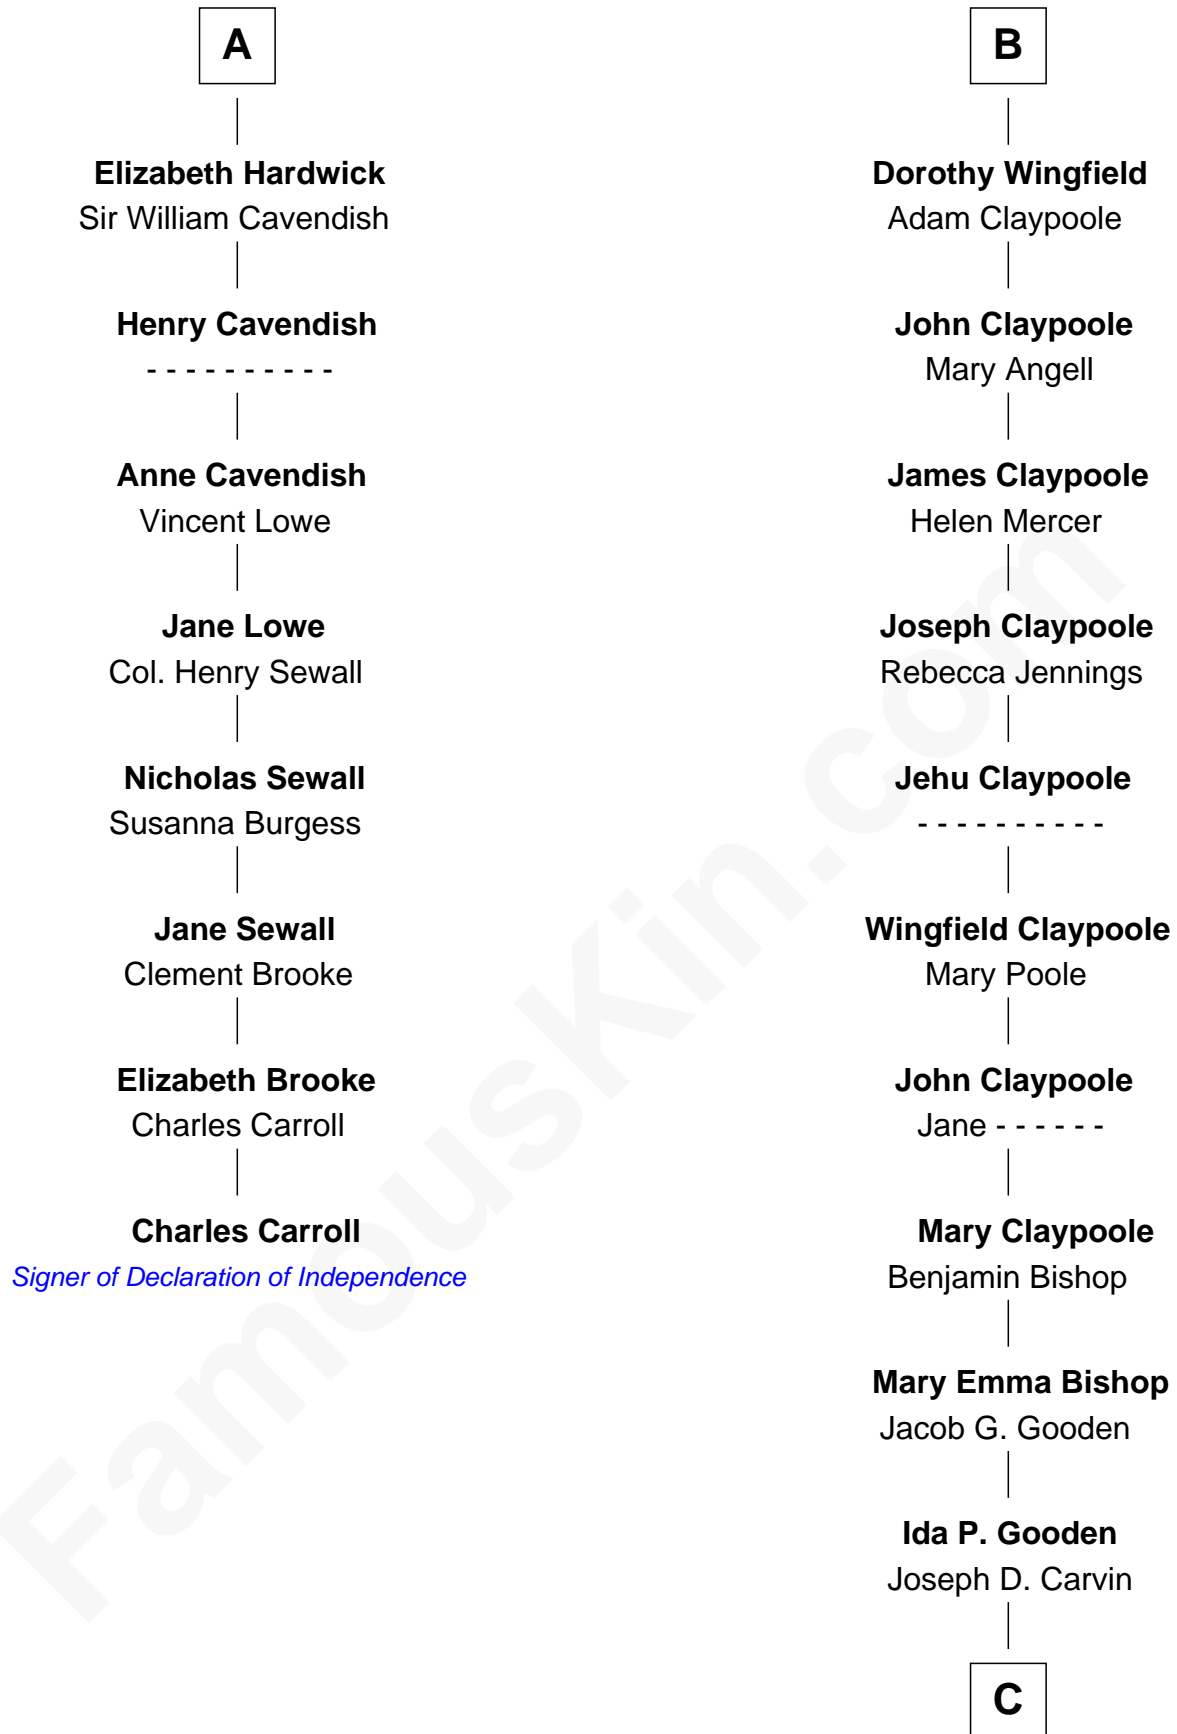

FamousKin.com

Relationship Chart of

Charles Carroll

Signer of the Declaration of Independence

14th cousin 5 times removed of

Valerie Bertinelli
Television Actress

Edmund Fitzalan
Alice de Warenne

C