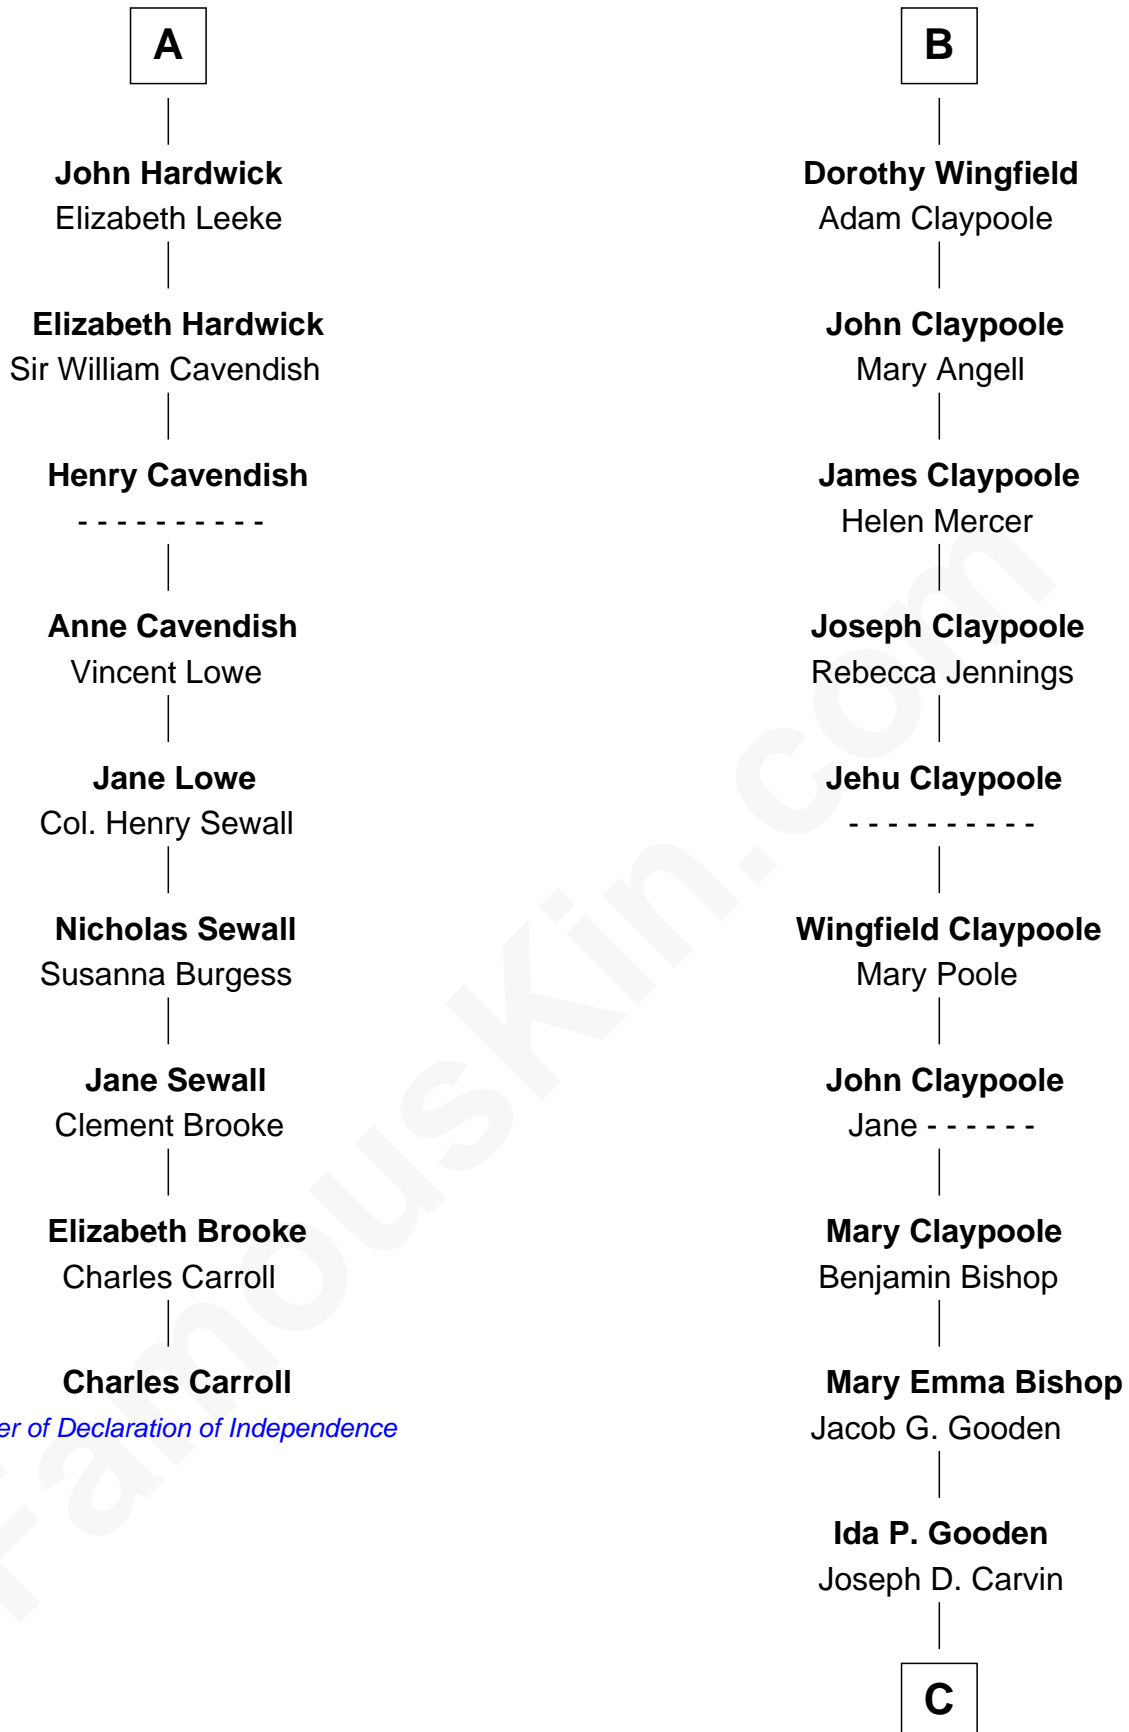

FamousKin.com

Relationship Chart of

Charles Carroll

Signer of the Declaration of Independence

15th cousin 4 times removed of

Valerie Bertinelli

Television Actress

Humphrey de Bohun

Elizabeth Plantagenet

Eleanor de Bohun

Sir James le Boteler

Pernel le Boteler

Sir Gilbert Talbot

Sir Richard Talbot

Ankaret le Strange

Mary Talbot

Sir Henry Wingfield

Elizabeth Rookes

Robert Wingfield

Margery Quarles

Robert Wingfield

Elizabeth Cecil

B

C