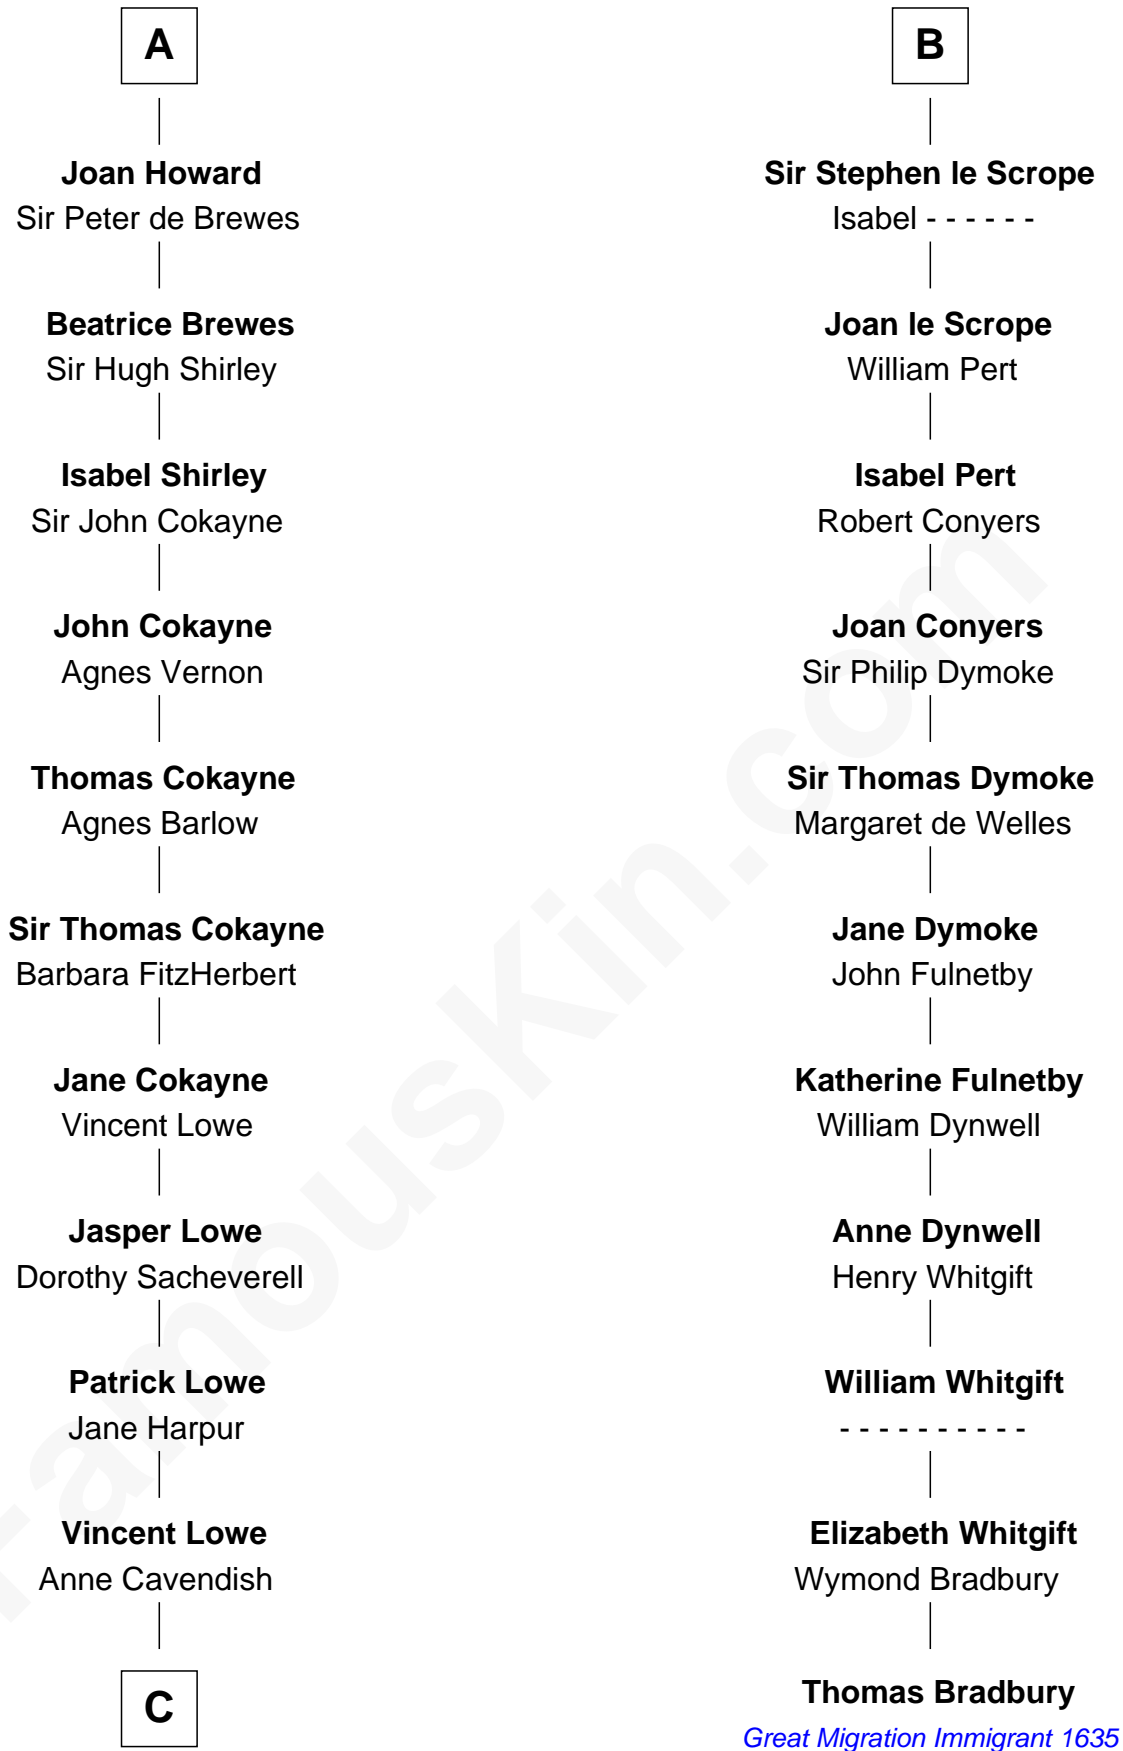

FamousKin.com

Relationship Chart of

Charles Carroll

Signer of the Declaration of Independence

17th cousin 4 times removed of

Thomas Bradbury

(c1610/11 - 1694/5) Great Migration Immigrant 1635

C

—
Jane Lowe

Col. Henry Sewall

—
Nicholas Sewall

Susanna Burgess

—
Jane Sewall

Clement Brooke

—
Elizabeth Brooke

Charles Carroll