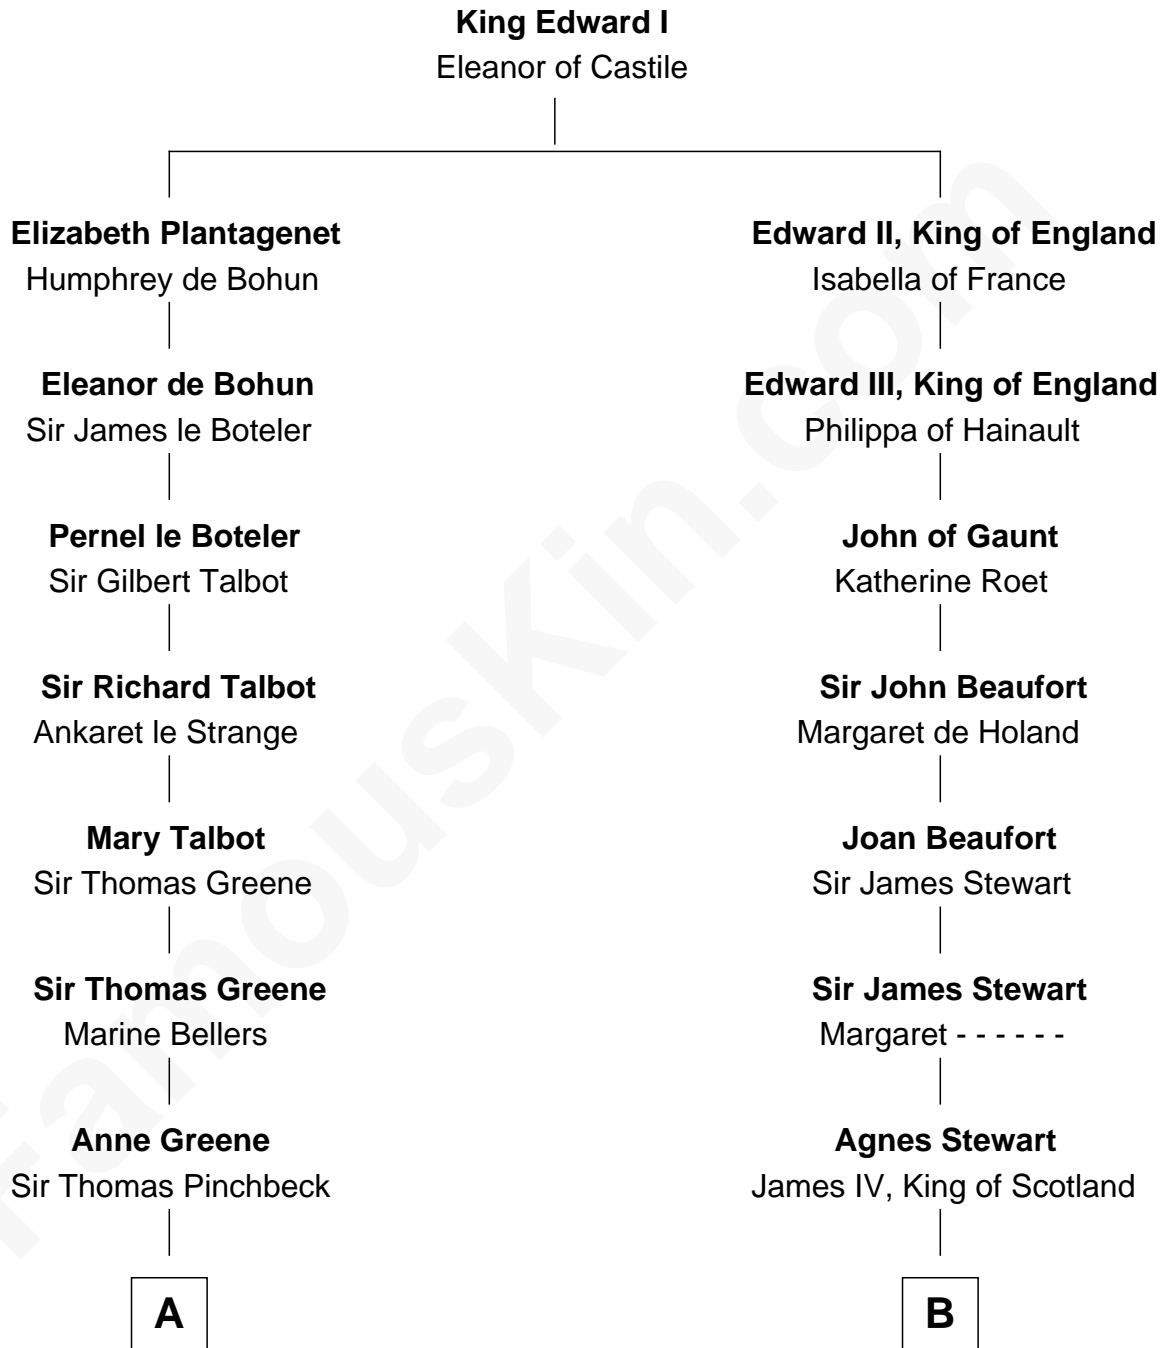

FamousKin.com

Relationship Chart of

Charles Carroll

Signer of the Declaration of Independence

16th cousin 5 times removed of

Howard Dean

79th Governor of Vermont

C

James William Maitland

Agnes Jane O'Reilly

Thomas A. Maitland

Helen Abby Van Voorhis

James William Maitland

Sylvia Wigglesworth

Andrea Belden Maitland

Howard Brush Dean