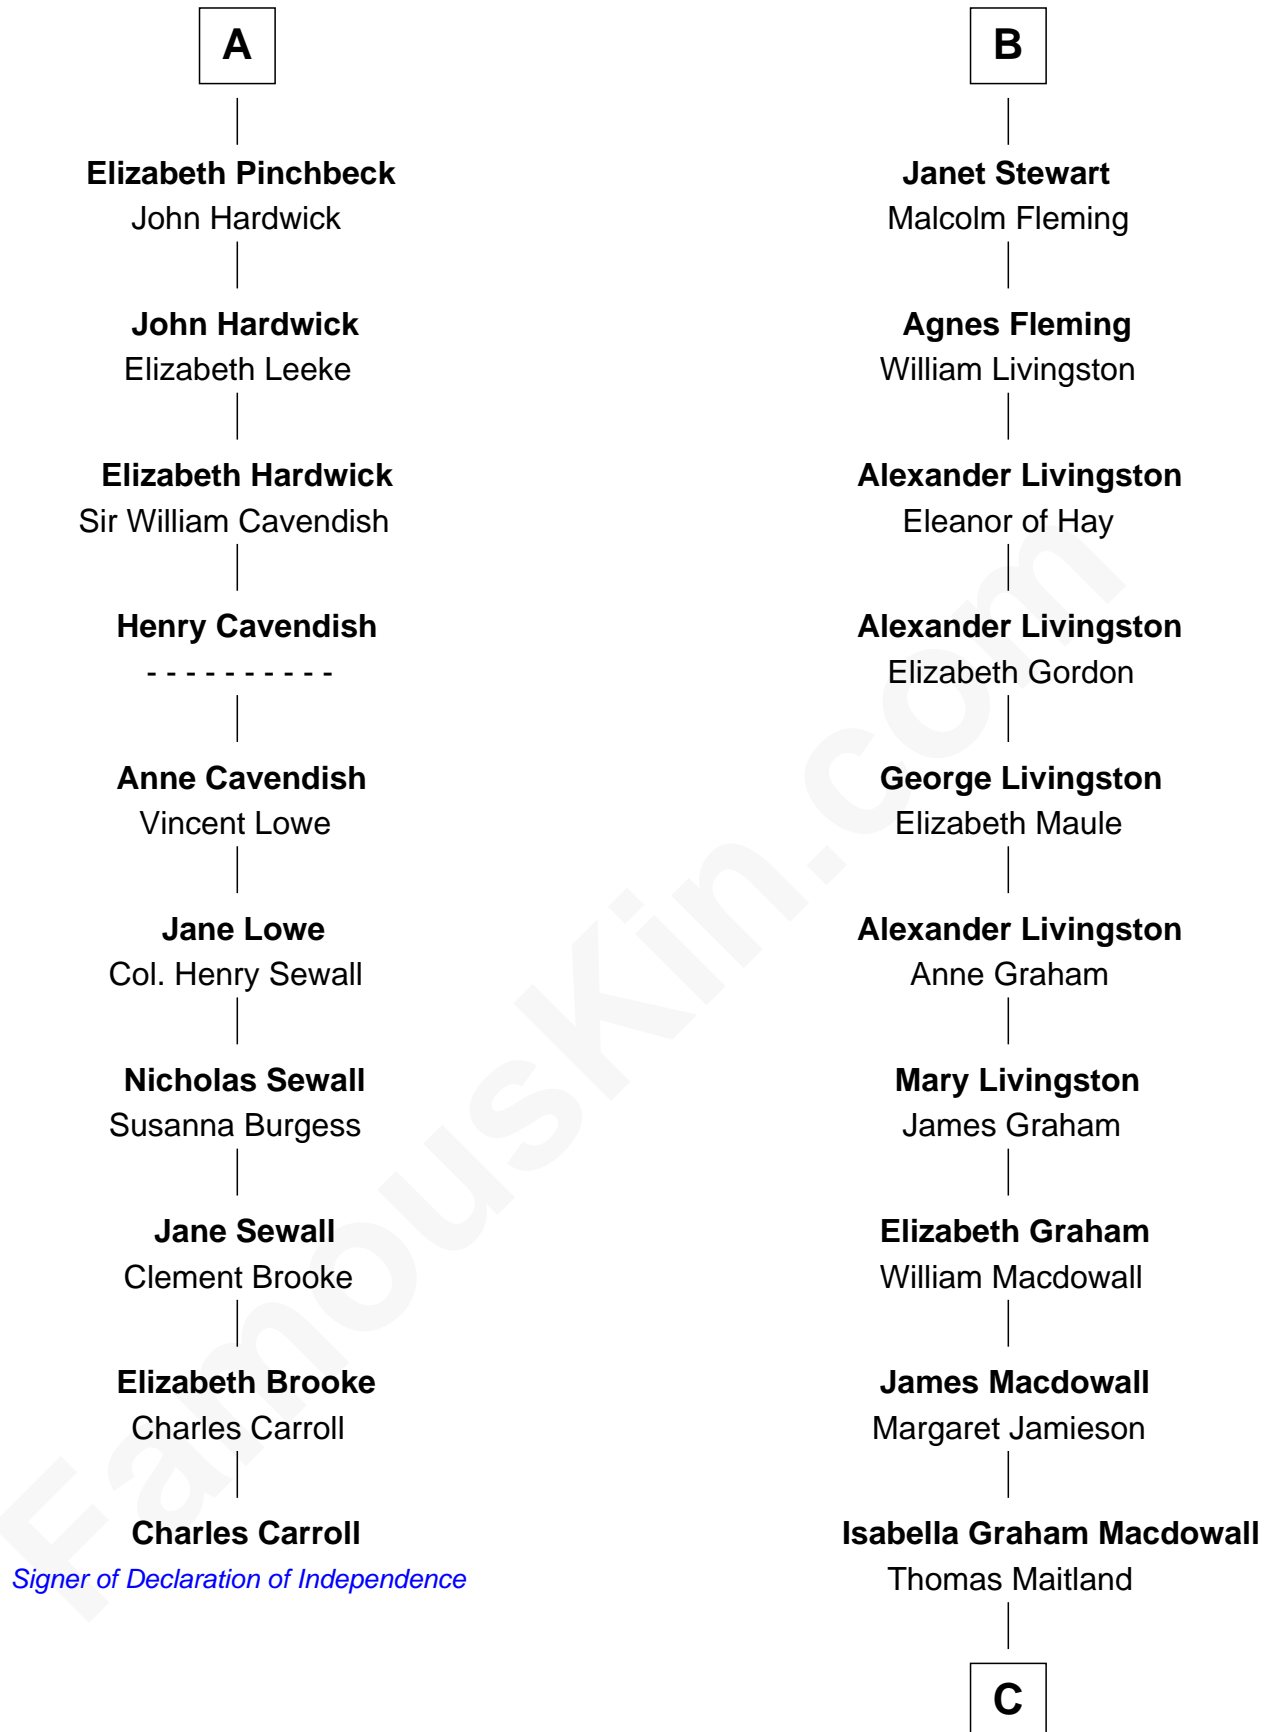

FamousKin.com

Relationship Chart of

Charles Carroll

Signer of the Declaration of Independence

16th cousin 5 times removed of

Howard Dean

79th Governor of Vermont

C

James William Maitland

Agnes Jane O'Reilly

Thomas A. Maitland

Helen Abby Van Voorhis

James William Maitland

Sylvia Wigglesworth

Andrea Belden Maitland

Howard Brush Dean