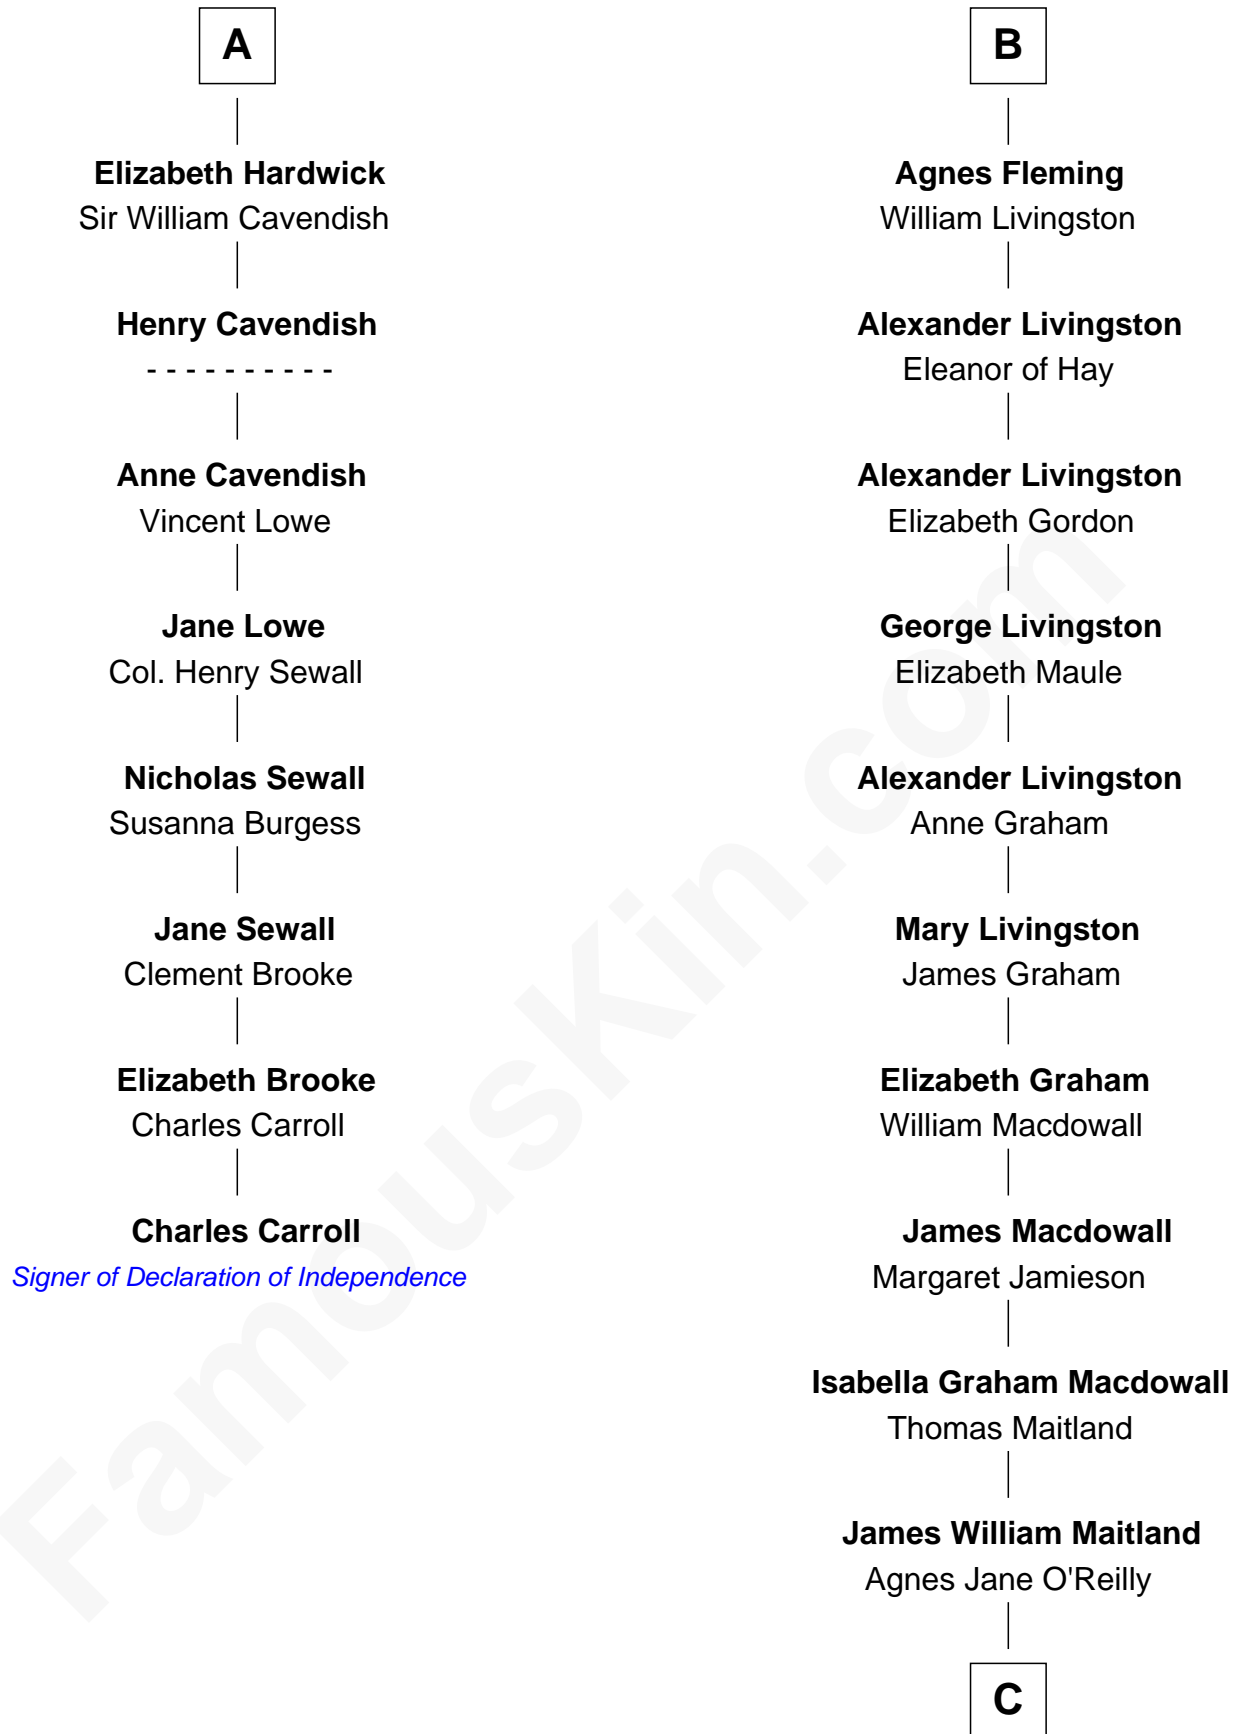

FamousKin.com

Relationship Chart of

Charles Carroll

Signer of the Declaration of Independence

14th cousin 6 times removed of

Howard Dean

79th Governor of Vermont

Edmund Fitzalan

Alice de Warenne

C

Thomas A. Maitland
Helen Abby Van Voorhis

James William Maitland
Sylvia Wigglesworth

Andrea Belden Maitland
Howard Brush Dean

Howard Dean
79th Governor of Vermont