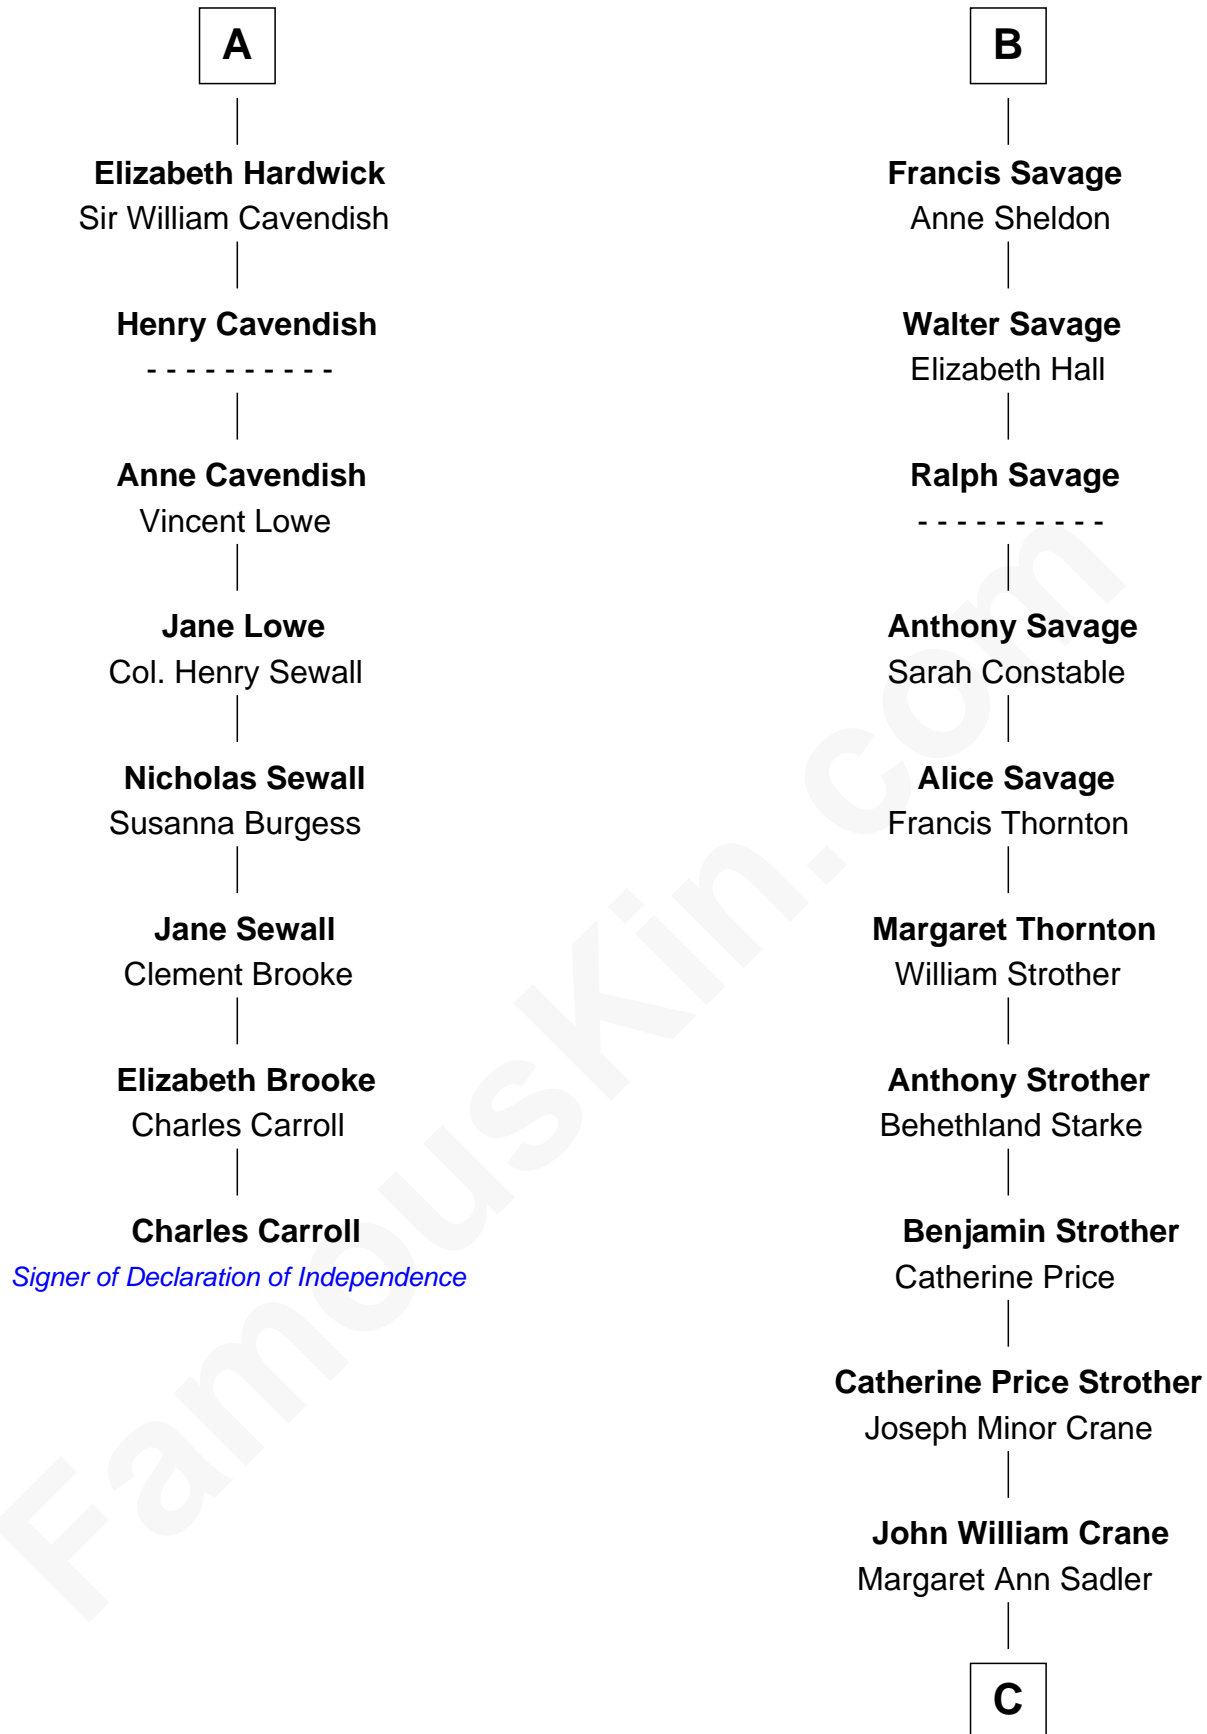

## Relationship Chart of

### Charles Carroll

*Signer of the Declaration of Independence*

14th cousin 5 times removed of

**Randolph Scott**  
*Movie Actor*

**Edmund Fitzalan**  
Alice de Warenne

**C**

—  
**Joseph Minor Crane**

Lavinia Lionberger

—  
**Lucy Lionberger Crane**

George Grant Scott

—  
**Randolph Scott**

*Movie Actor*

FamousKin.com