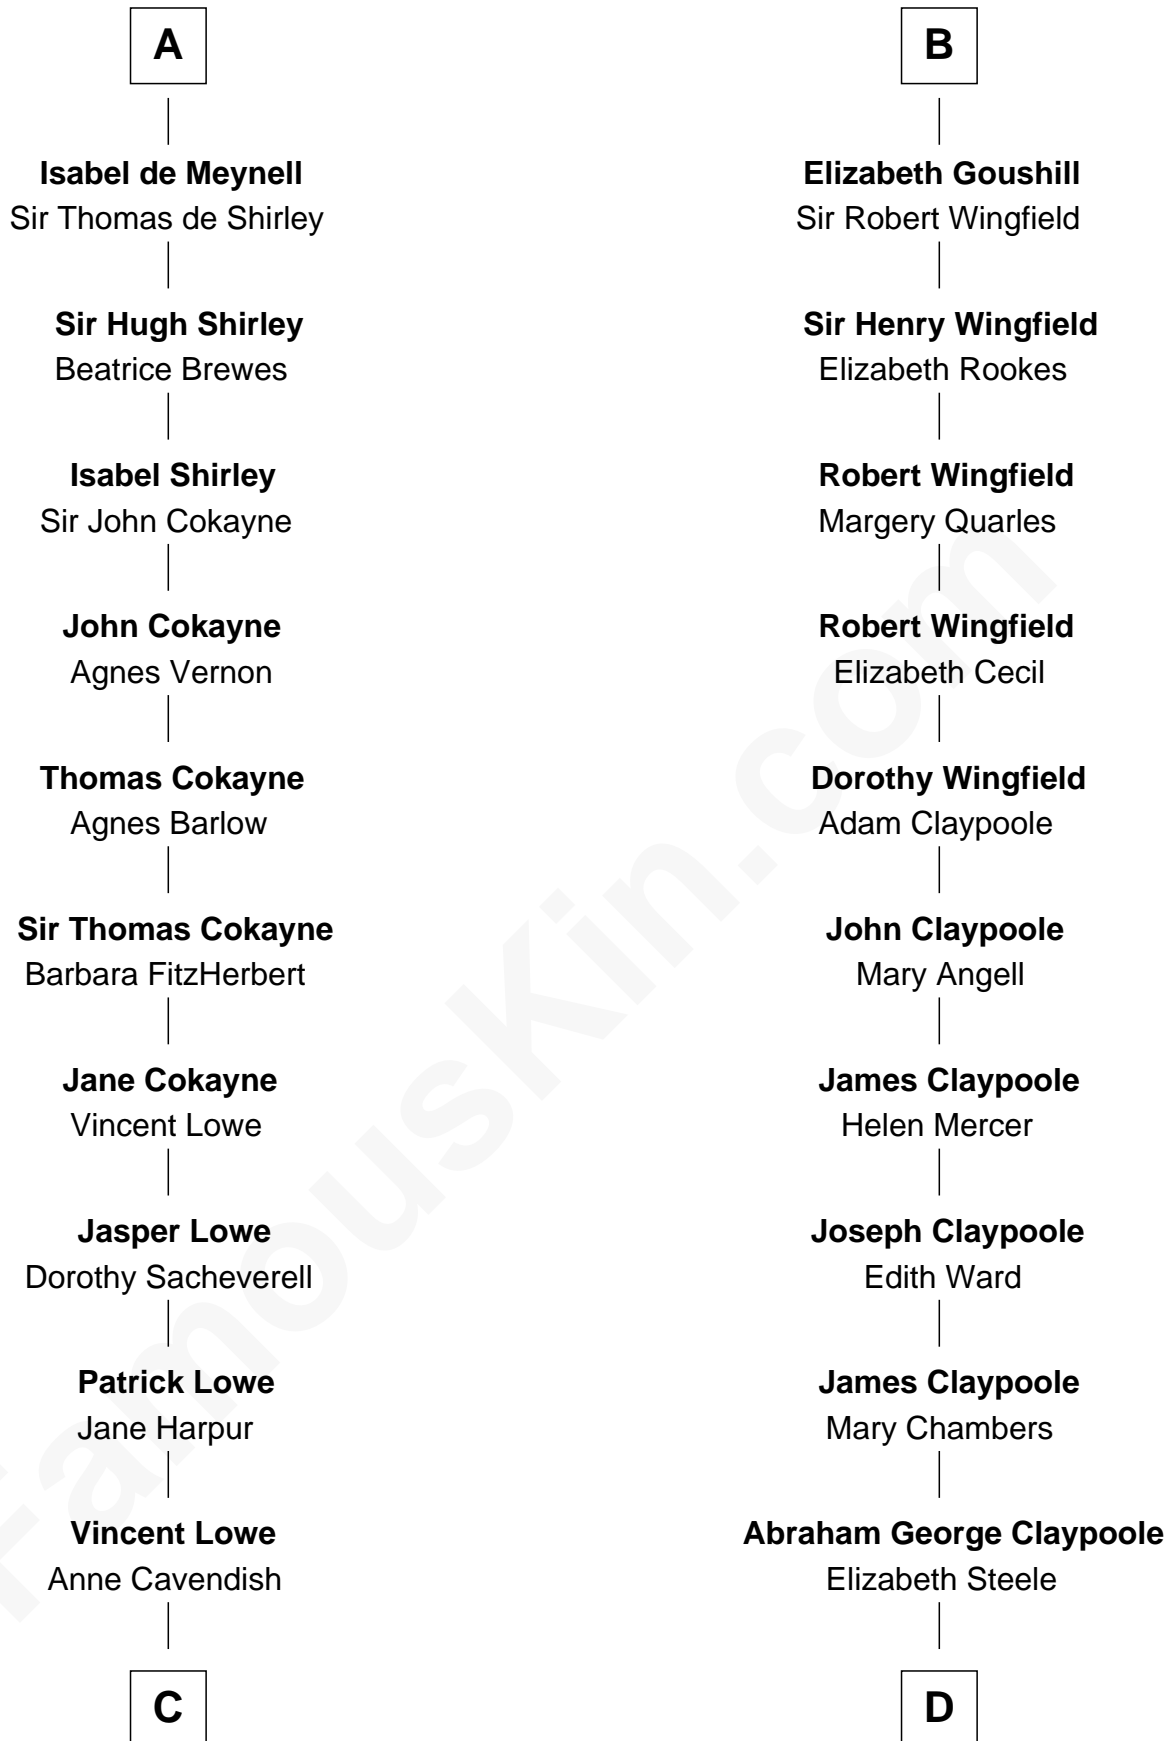

## Relationship Chart of

**Charles Carroll**

*Signer of the Declaration of Independence*

21st cousin of

**Gloria Vanderbilt**

*Fashion Designer*

**Richard de Clare**  
Amice of Gloucester

**C**

**Jane Lowe**  
Col. Henry Sewall

**Nicholas Sewall**  
Susanna Burgess

**Jane Sewall**  
Clement Brooke

**Elizabeth Brooke**  
Charles Carroll

**Charles Carroll**  
*Signer of Declaration of Independence*

**D**

**Alice Ann Claypoole**  
David Eli Gwynne

**Abraham Evan Gwynne**  
Rachel Moore Flagg

**Alice Claypoole Gwynne**  
Cornelius Vanderbilt

**Reginald Claypoole Vanderbilt**  
Gloria Maria Mercedes Morgan