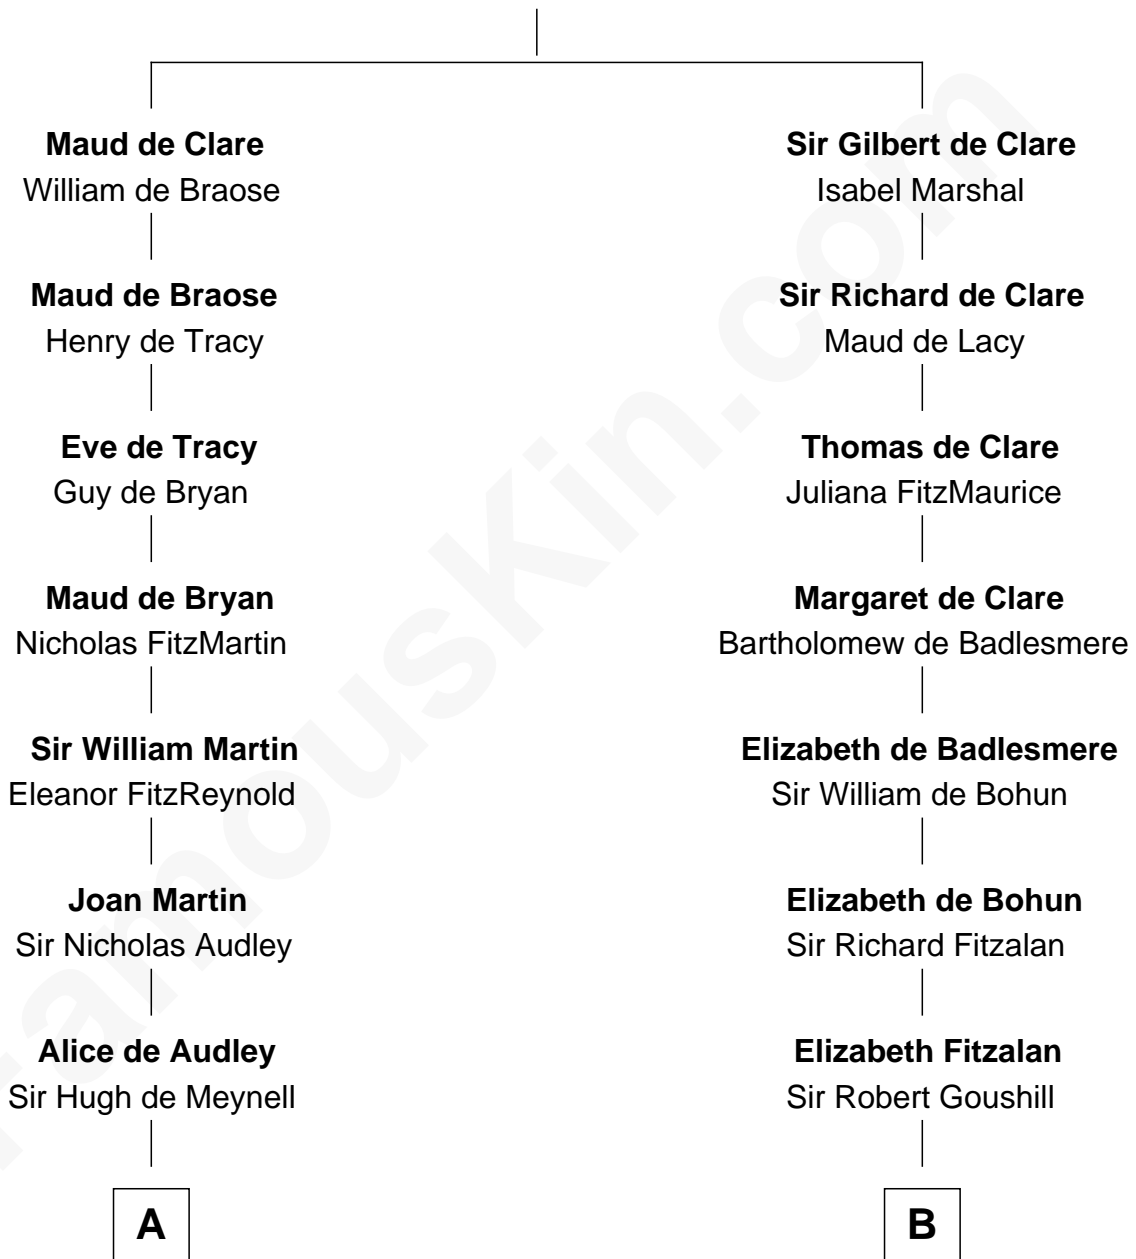

## Relationship Chart of

**Charles Carroll**

*Signer of the Declaration of Independence*

21st cousin of

**Gloria Vanderbilt**

*Fashion Designer*

**Richard de Clare**  
Amice of Gloucester

**C**

**Jane Lowe**  
Col. Henry Sewall

**Nicholas Sewall**  
Susanna Burgess

**Jane Sewall**  
Clement Brooke

**Elizabeth Brooke**  
Charles Carroll

**Charles Carroll**  
*Signer of Declaration of Independence*

**D**

**Alice Ann Claypoole**  
David Eli Gwynne

**Abraham Evan Gwynne**  
Rachel Moore Flagg

**Alice Claypoole Gwynne**  
Cornelius Vanderbilt

**Reginald Claypoole Vanderbilt**  
Gloria Maria Mercedes Morgan