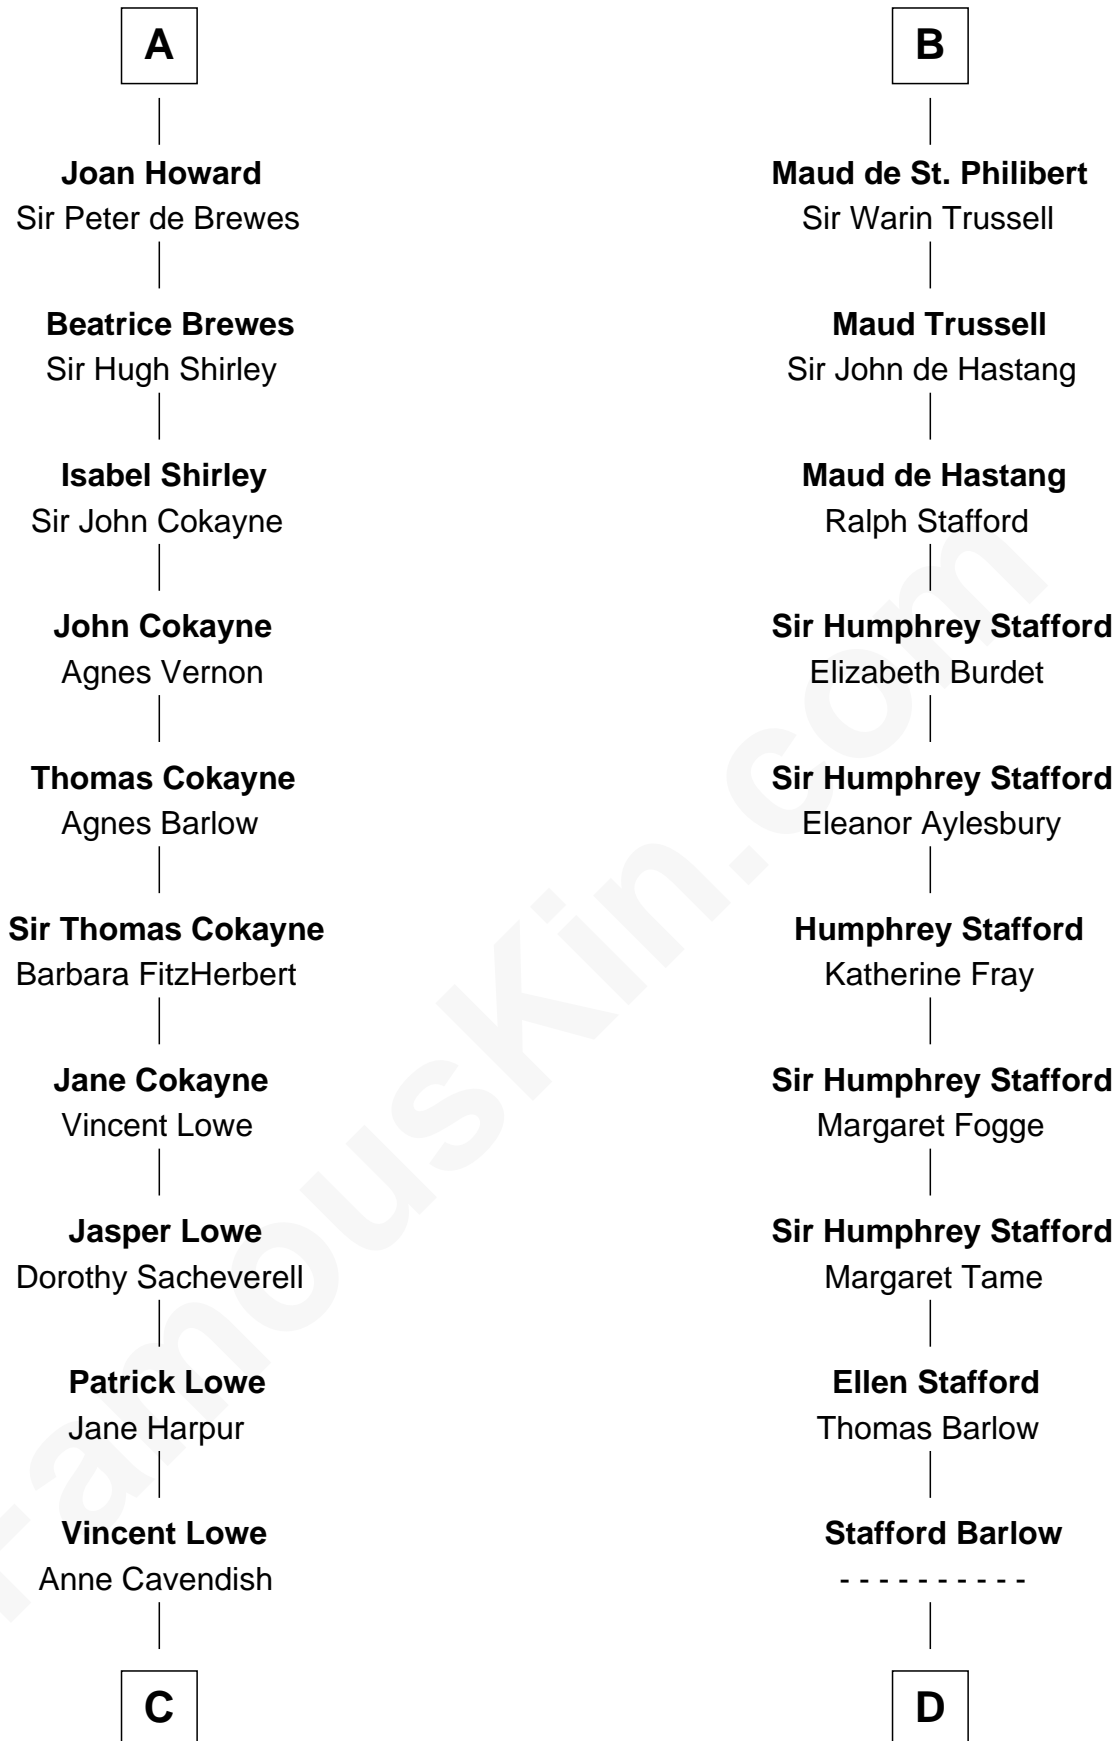

FamousKin.com Relationship Chart of

Charles Carroll

Signer of the Declaration of Independence

21st cousin of

William Greene

2nd Governor of Rhode Island

C

Jane Lowe
Col. Henry Sewall

Nicholas Sewall
Susanna Burgess

Jane Sewall
Clement Brooke

Elizabeth Brooke
Charles Carroll

Charles Carroll

Signer of Declaration of Independence

D

Audrey Barlow
William Almy

Annis Almy
John Greene