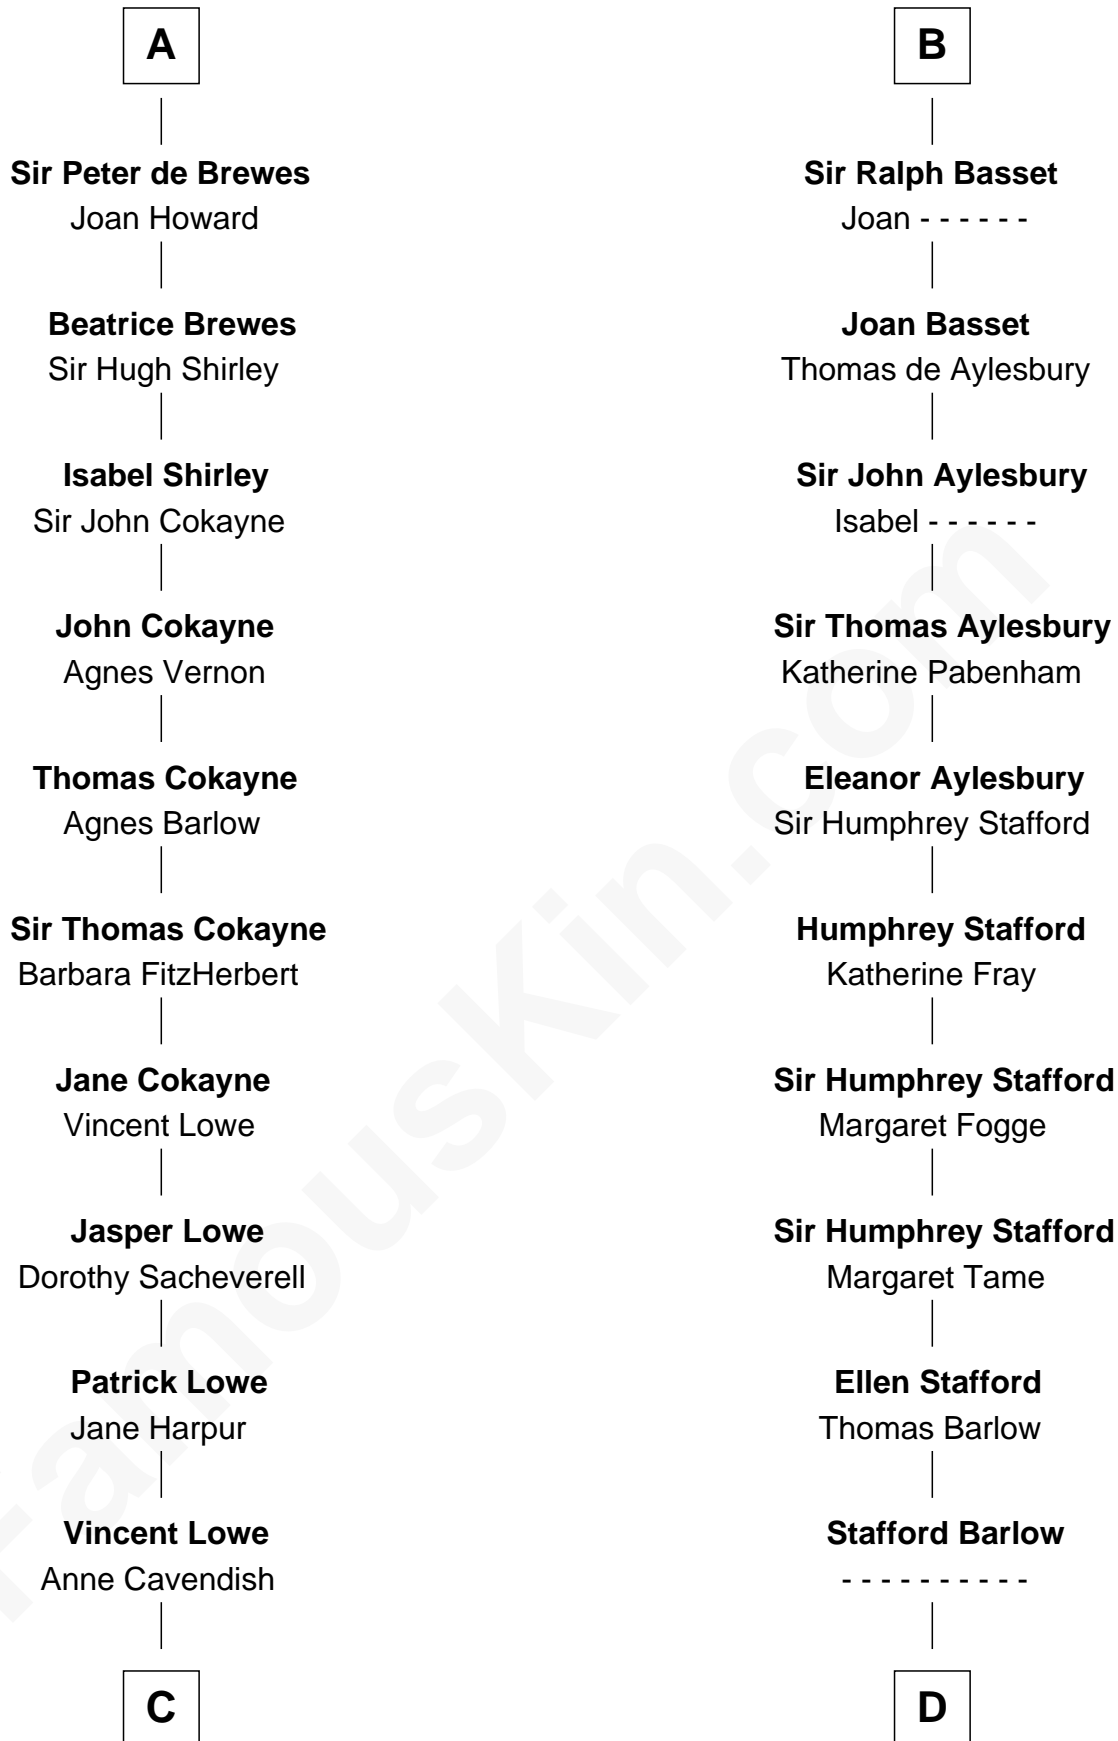

# FamousKin.com Relationship Chart of

**Charles Carroll**

*Signer of the Declaration of Independence*

21st cousin of

**William Greene**

*2nd Governor of Rhode Island*

**Simon I de St. Liz**  
Maud of Northumberland

**C**

**Jane Lowe**  
Col. Henry Sewall

**Nicholas Sewall**  
Susanna Burgess

**Jane Sewall**  
Clement Brooke

**Elizabeth Brooke**  
Charles Carroll

**Charles Carroll**

*Signer of Declaration of Independence*

**D**

**Audrey Barlow**  
William Almy

**Annis Almy**  
John Greene

**Samuel Greene**  
Mary Gorton

**William Greene**  
Catharine Greene

**William Greene**

*2nd Governor of Rhode Island*