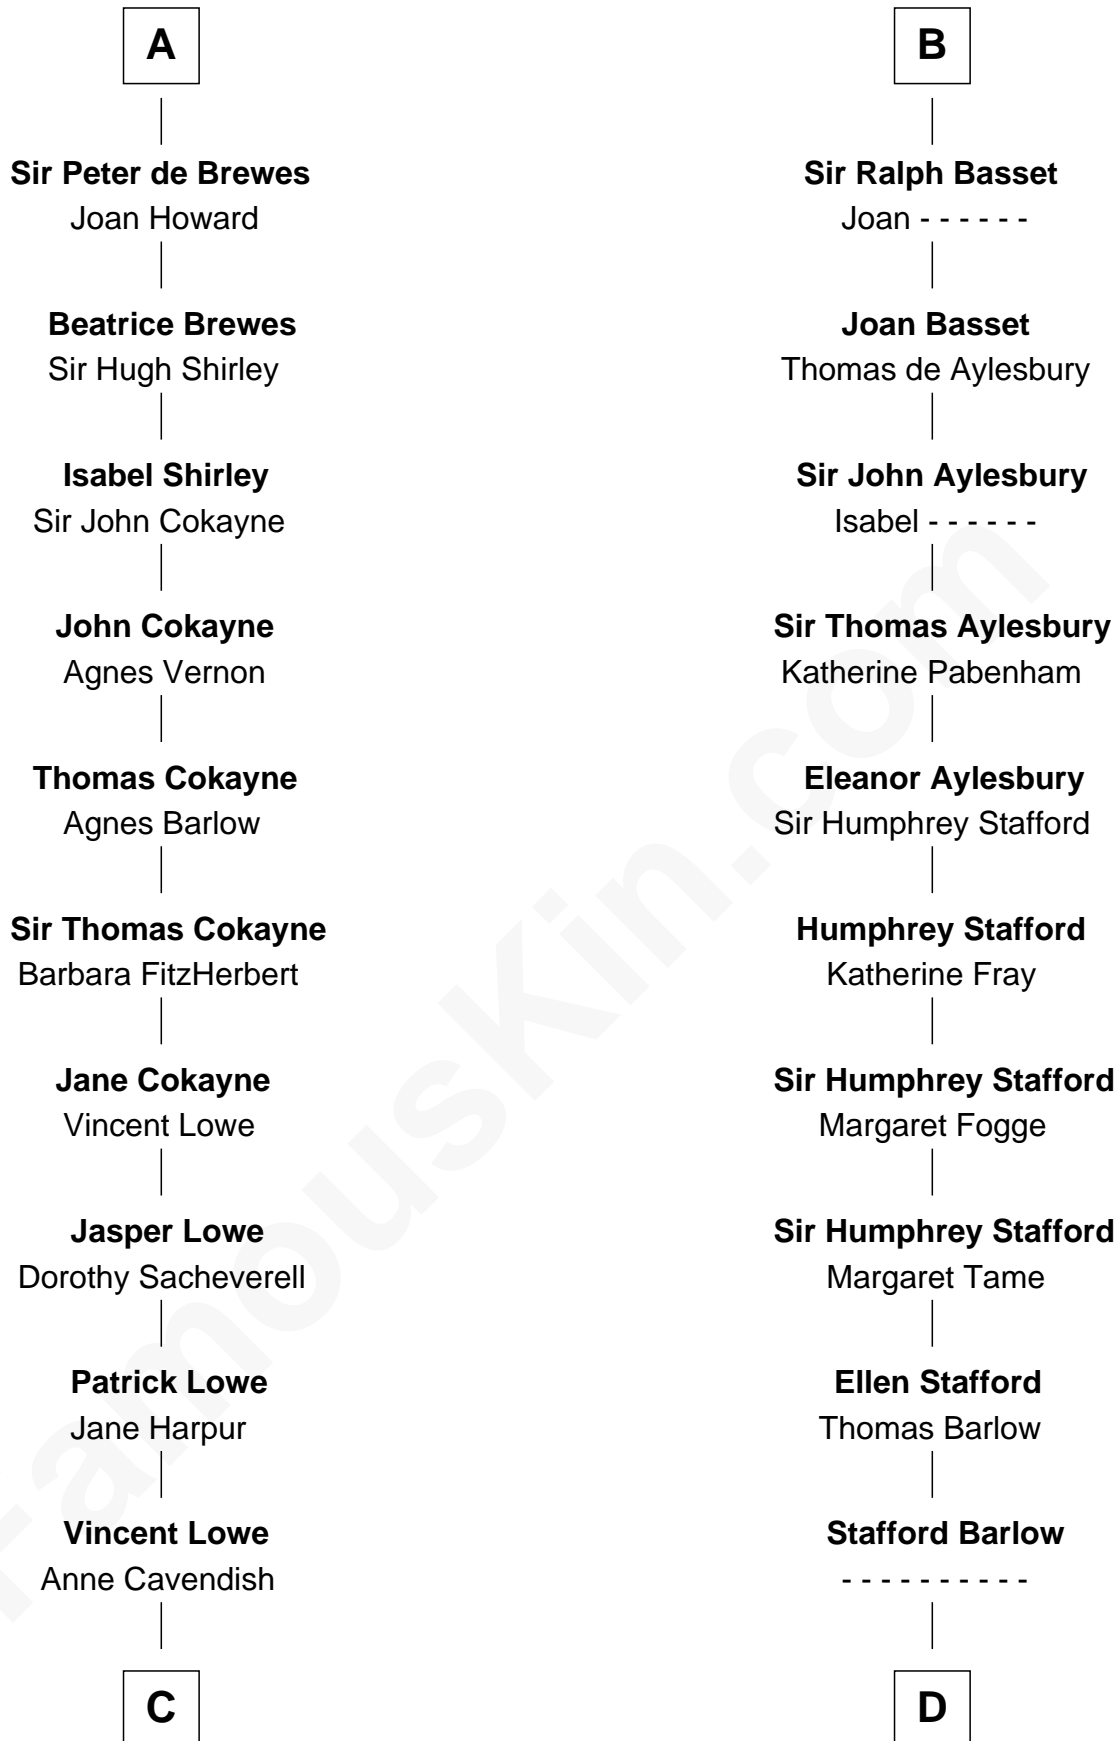

FamousKin.com Relationship Chart of

Charles Carroll

Signer of the Declaration of Independence

21st cousin of

William Greene

2nd Governor of Rhode Island

C

Jane Lowe
Col. Henry Sewall

Nicholas Sewall
Susanna Burgess

Jane Sewall
Clement Brooke

Elizabeth Brooke
Charles Carroll

Charles Carroll

Signer of Declaration of Independence

D

Audrey Barlow
William Almy

Annis Almy
John Greene

Samuel Greene
Mary Gorton

William Greene
Catharine Greene

William Greene

2nd Governor of Rhode Island