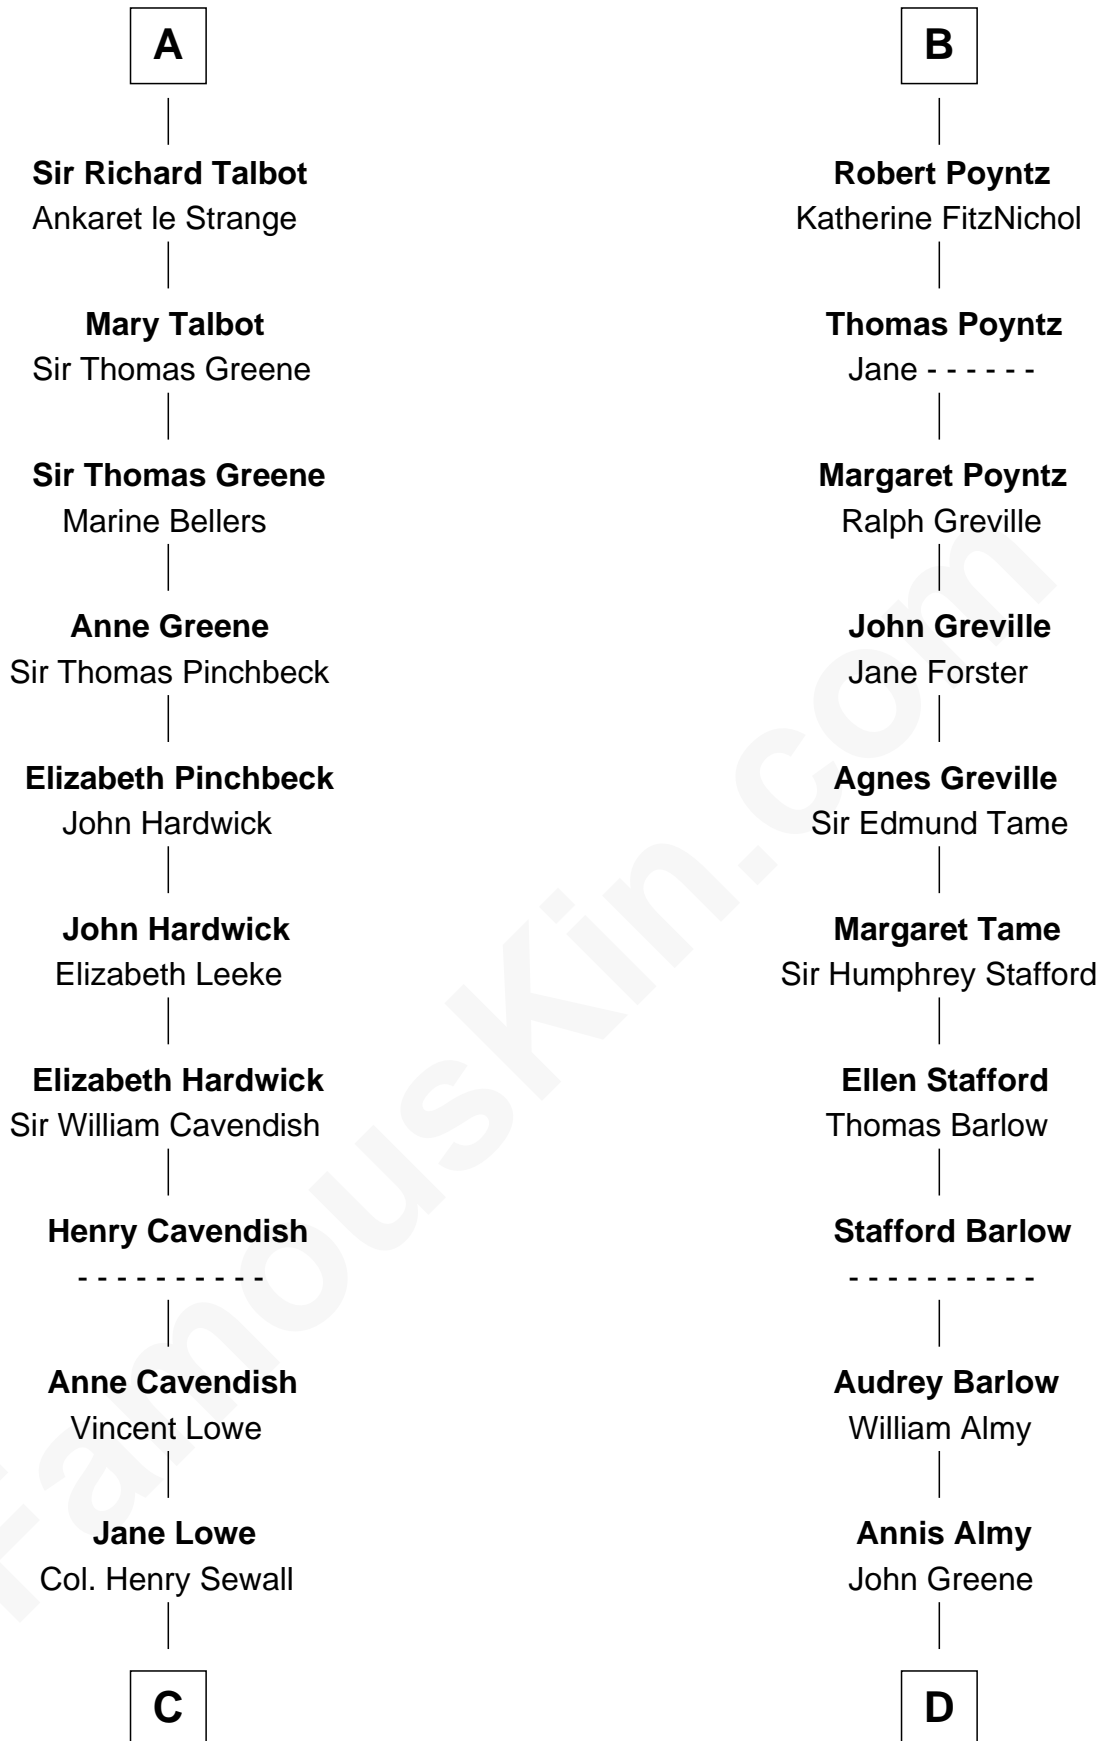

FamousKin.com

Relationship Chart of

Charles Carroll

Signer of the Declaration of Independence

19th cousin 1 time removed of

William Greene

2nd Governor of Rhode Island

C

Nicholas Sewall
Susanna Burgess

Jane Sewall
Clement Brooke

Elizabeth Brooke
Charles Carroll

Charles Carroll
Signer of Declaration of Independence

D

Samuel Greene
Mary Gorton

William Greene
Catharine Greene

William Greene
2nd Governor of Rhode Island