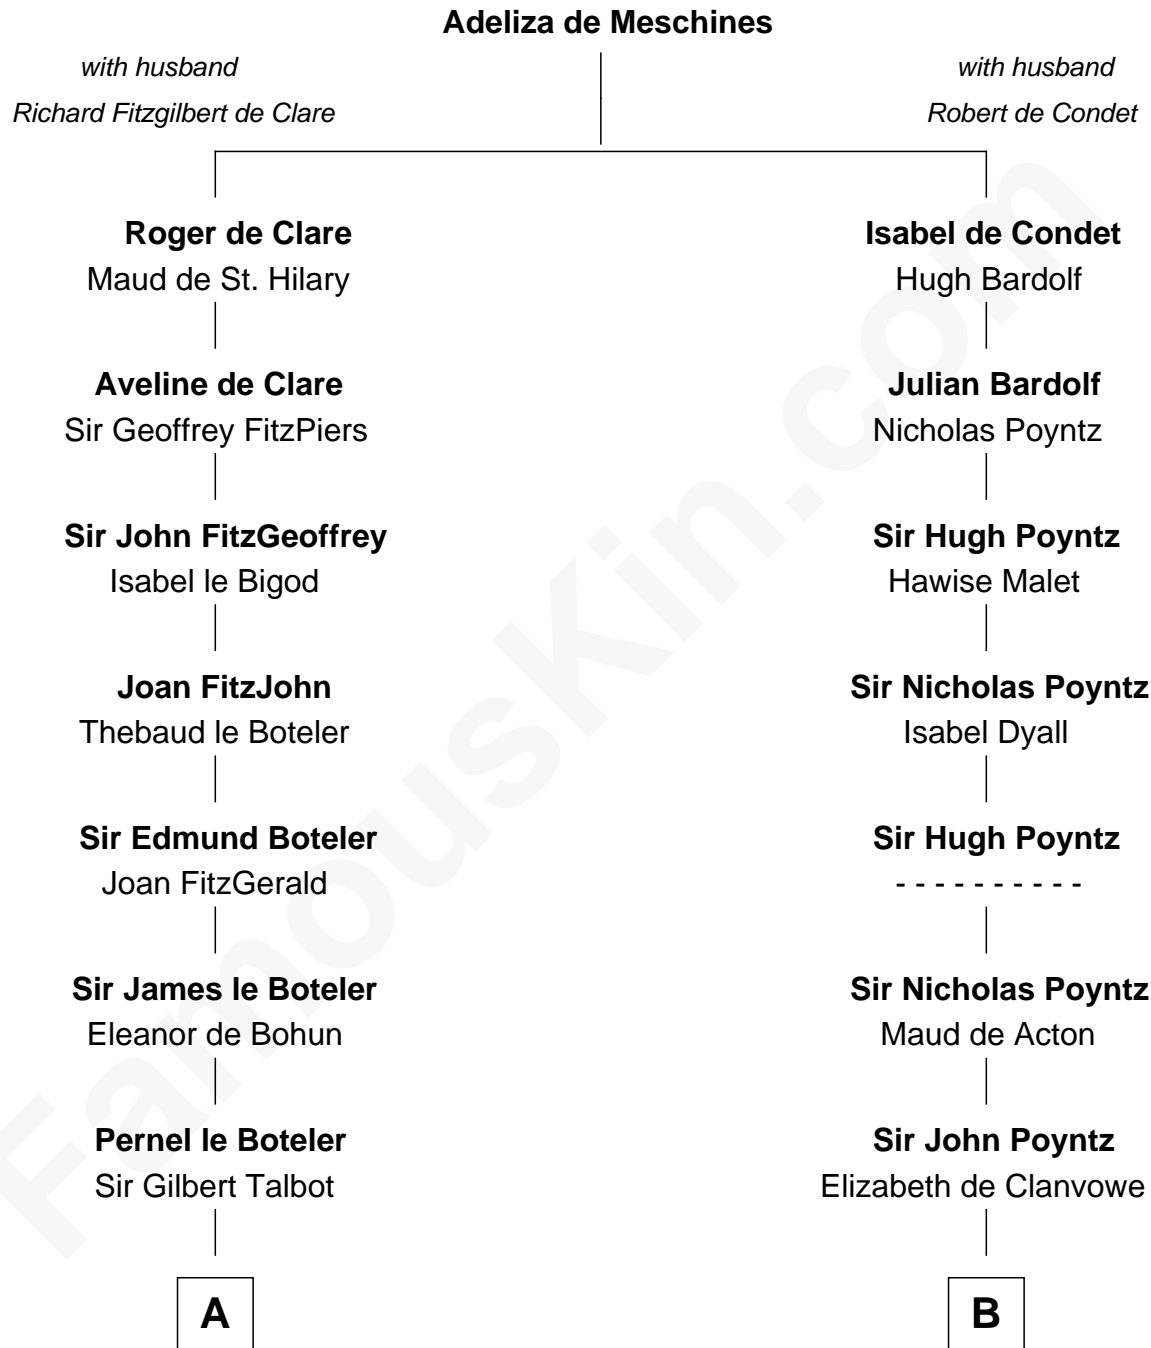

FamousKin.com

Relationship Chart of

Charles Carroll

Signer of the Declaration of Independence

19th cousin 1 time removed of

William Greene

2nd Governor of Rhode Island

C

Nicholas Sewall
Susanna Burgess

Jane Sewall
Clement Brooke

Elizabeth Brooke
Charles Carroll

Charles Carroll
Signer of Declaration of Independence

D

Samuel Greene
Mary Gorton

William Greene
Catharine Greene

William Greene
2nd Governor of Rhode Island