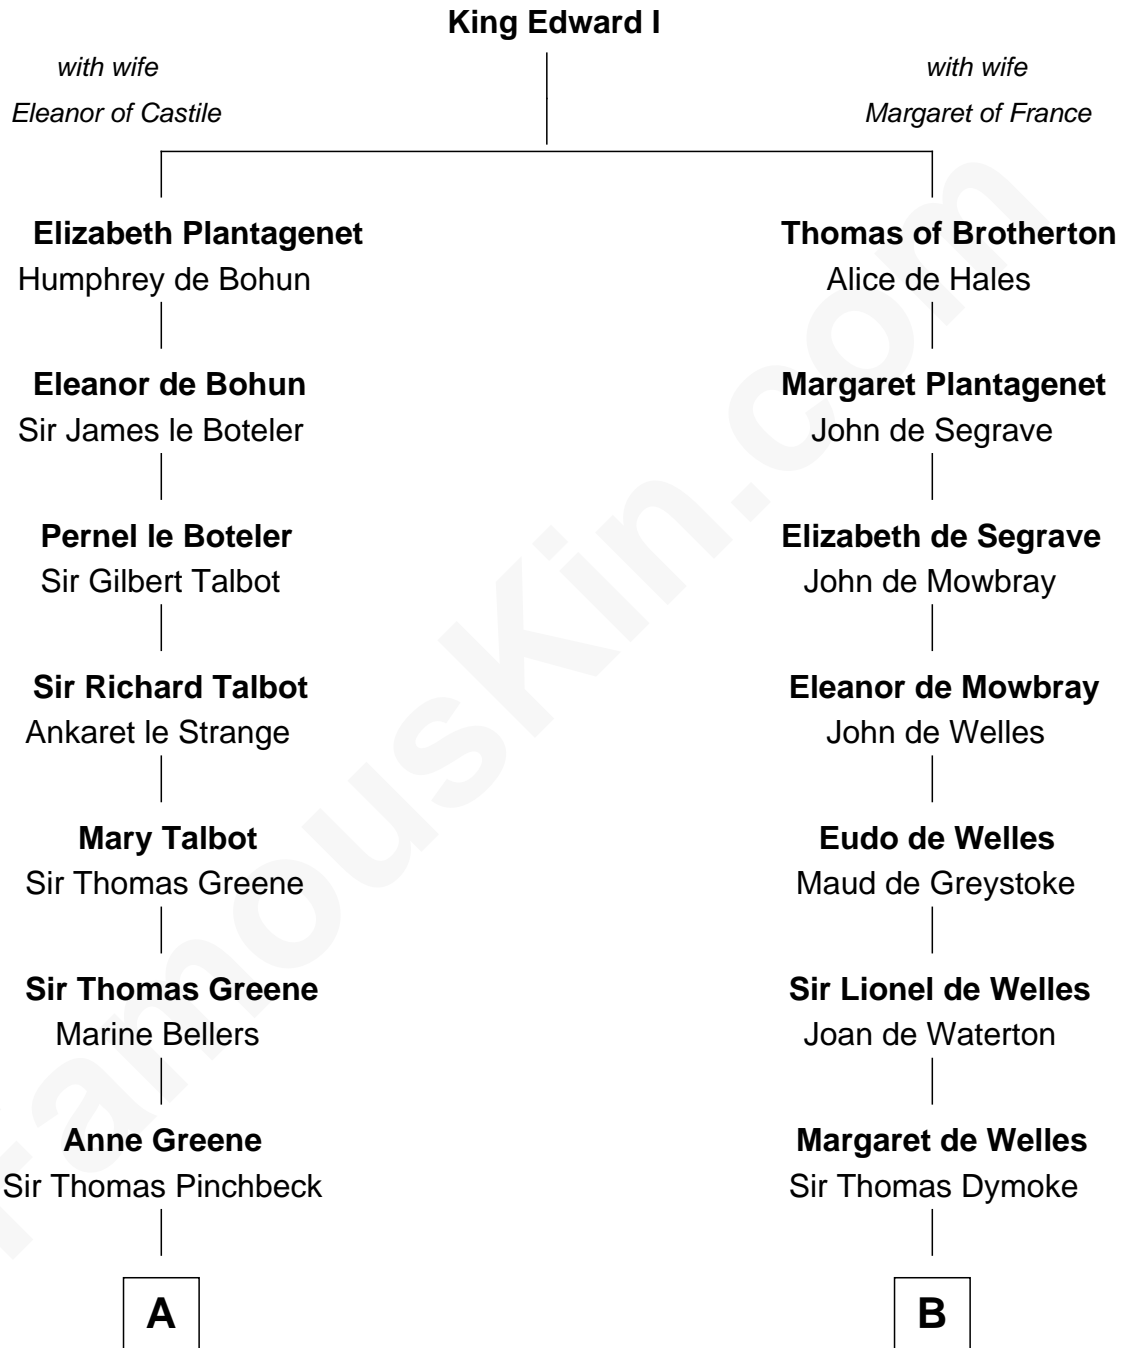

FamousKin.com

Relationship Chart of

Charles Carroll

Signer of the Declaration of Independence

16th cousin 5 times removed of

Ray Bradbury

Author of The Martian Chronicles

C

—
Samuel Bradbury

Frances Mary Rothead

—
Samuel Irving Bradbury

Mary Adell Spaulding

—
Samuel Hinkston Bradbury

Minnie Alice Davis

—
Leonard Spaulding Bradbury

Esther Marie Moberg