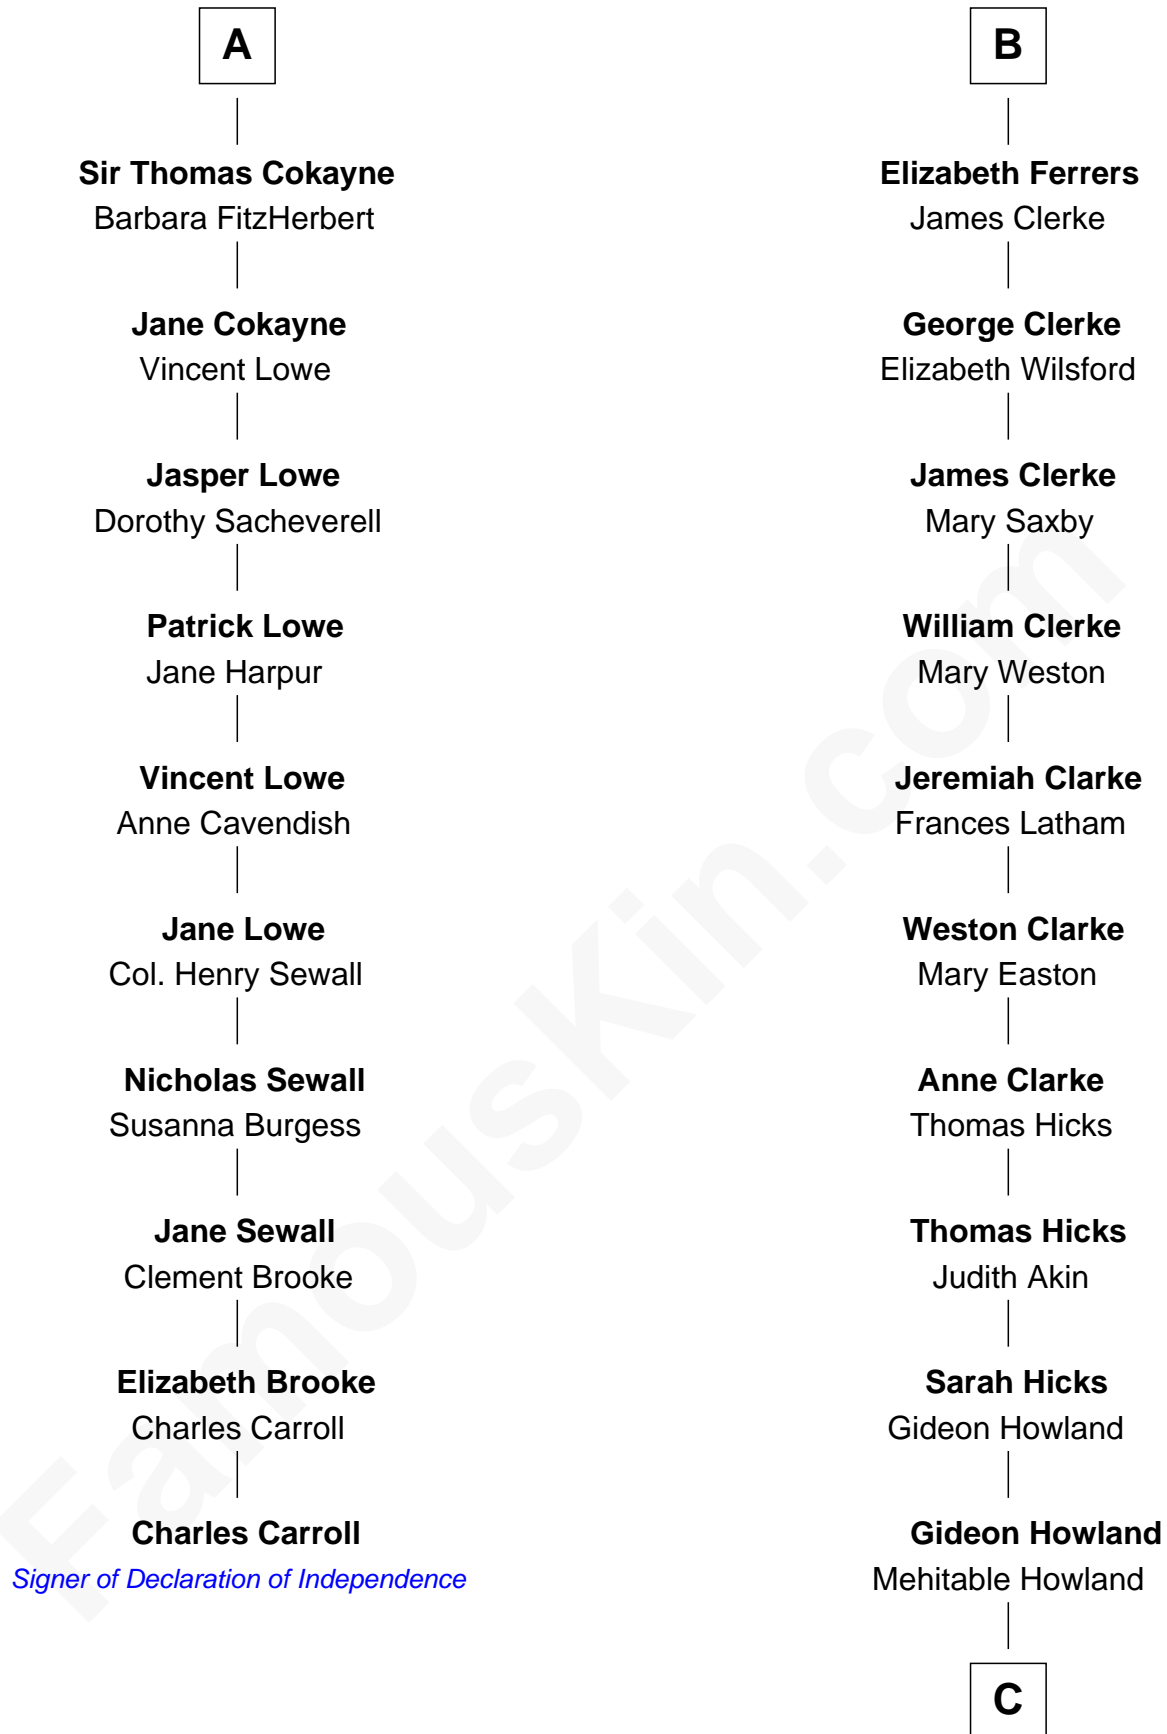

FamousKin.com

Relationship Chart of

Charles Carroll

Signer of the Declaration of Independence

16th cousin 2 times removed of

Hetty Green

"The Witch of Wall Street"

Sir Robert de Ros

Isabel de Aubeney

C

Abby Slocum Howland

Edward Mott Robinson

Hetty Green

"The Witch of Wall Street"

FamousKin.com