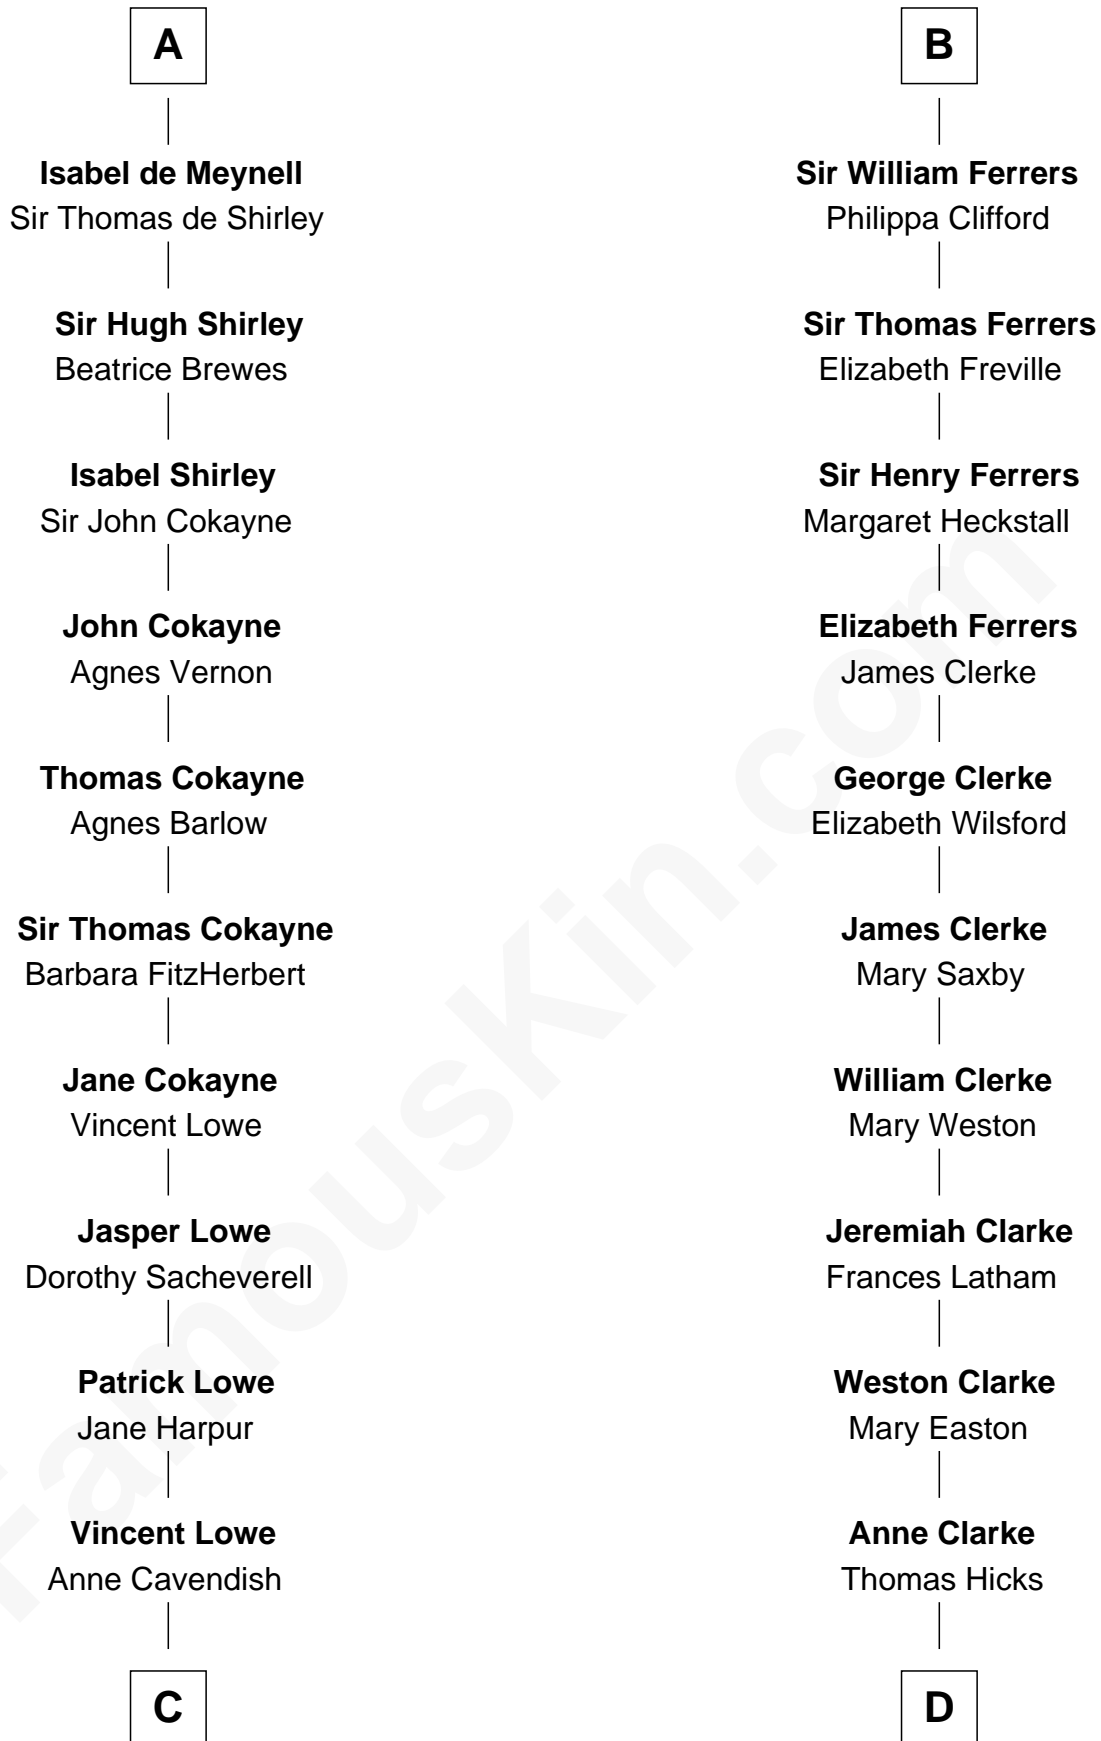

FamousKin.com Relationship Chart of

Charles Carroll

Signer of the Declaration of Independence

21st cousin of

Hetty Green

"The Witch of Wall Street"

Richard de Clare
Amice of Gloucester

Maud de Clare
William de Braose

Maud de Braose
Henry de Tracy

Eve de Tracy
Guy de Bryan

Maud de Bryan
Nicholas FitzMartin

Sir William Martin
Eleanor FitzReynold

Joan Martin
Sir Nicholas Audley

Alice de Audley
Sir Hugh de Meynell

A

Sir Gilbert de Clare
Isabel Marshal

Sir Richard de Clare
Maud de Lacy

Sir Gilbert de Clare
Joan of Acre

Elizabeth de Clare
Sir Thebaud de Verdun

Isabel de Verdun
Henry de Ferrers

Sir William de Ferrers
Margaret de Ufford

Sir Henry de Ferrers
Joan de Poynings

B

C

Jane Lowe
Col. Henry Sewall

Nicholas Sewall
Susanna Burgess

Jane Sewall
Clement Brooke

Elizabeth Brooke
Charles Carroll

Charles Carroll
Signer of Declaration of Independence

D