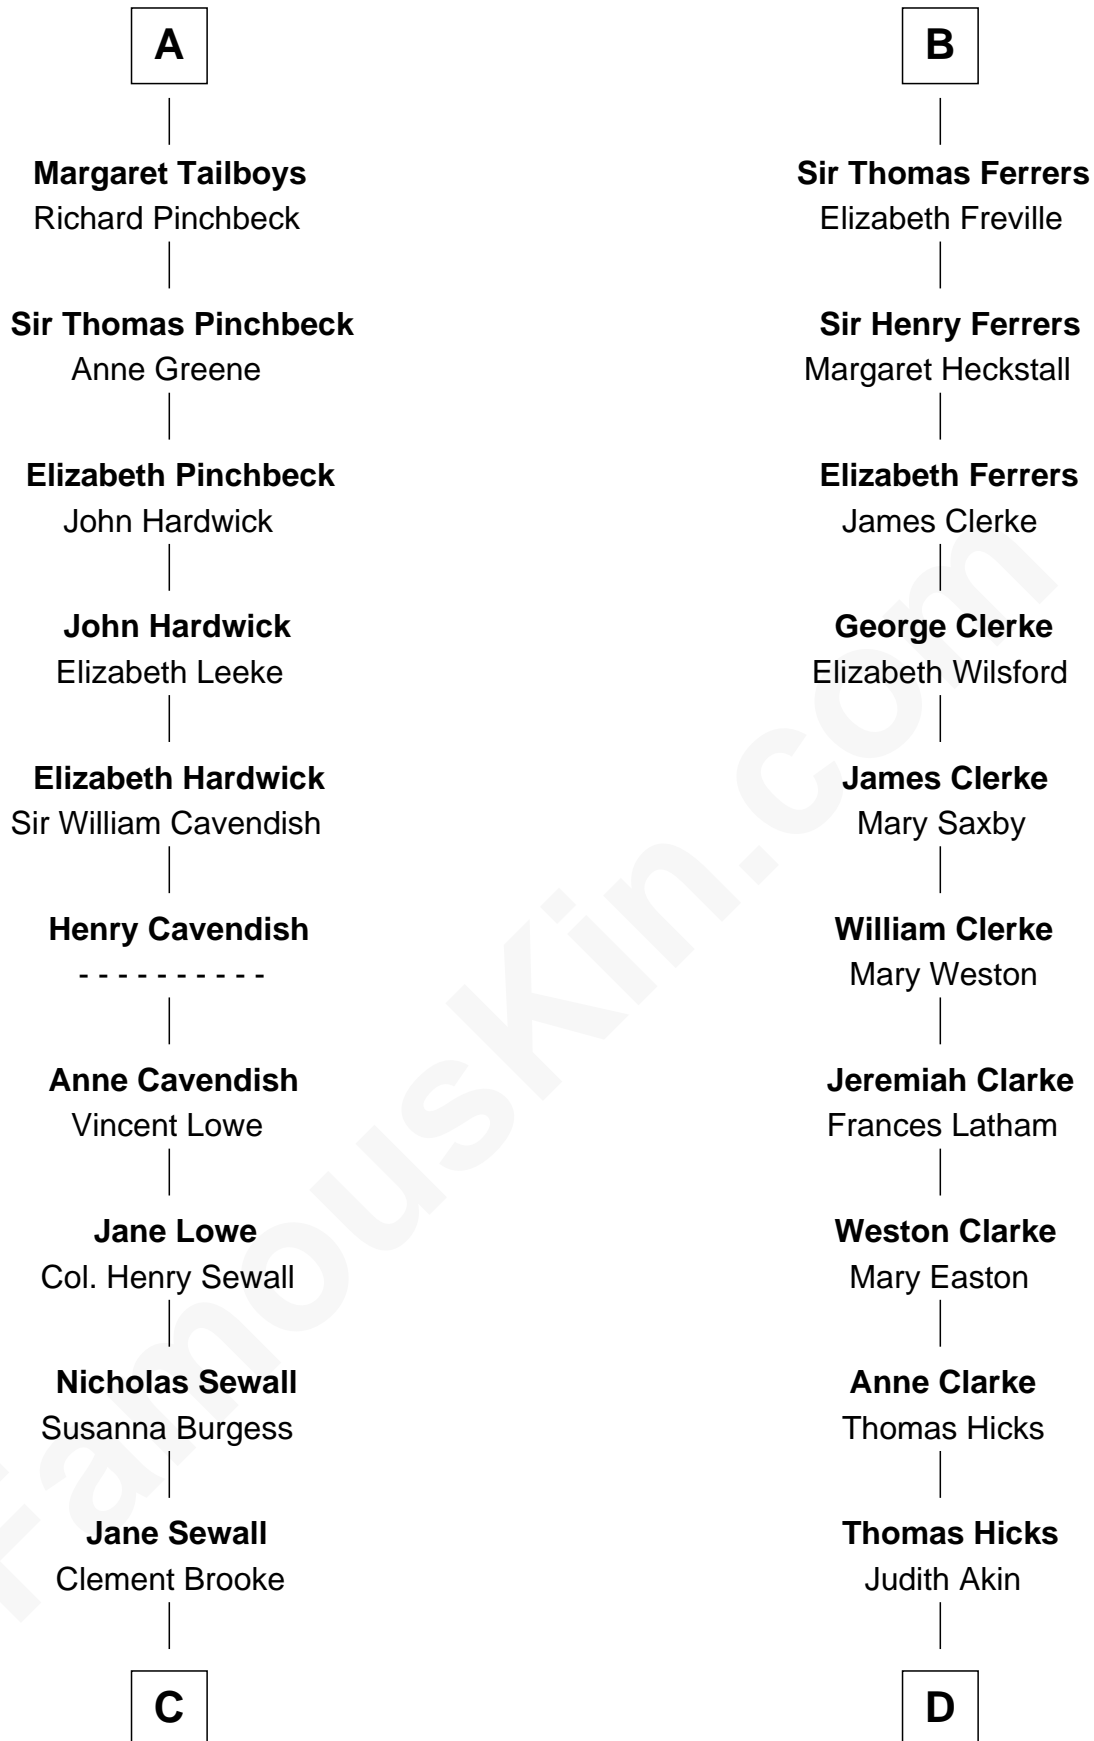

FamousKin.com

Relationship Chart of

Charles Carroll

Signer of the Declaration of Independence

18th cousin 2 times removed of

Hetty Green

"The Witch of Wall Street"

Sir Roger de Quincy
Helen of Galloway

Elizabeth de Umfreville
Sir Gilbert de Burradon

Henry de Ferrers
Isabel de Verdun

Eleanor de Burradon
Sir Henry Tailboys

Sir William de Ferrers
Margaret de Ufford

Sir Walter Tailboys
Margaret - - - - -

Sir Henry de Ferrers
Joan de Poynings

Sir Walter Tailboys
- - - - -

Sir William Ferrers
Philippa Clifford

A

B

C

Elizabeth Brooke

Charles Carroll

Charles Carroll