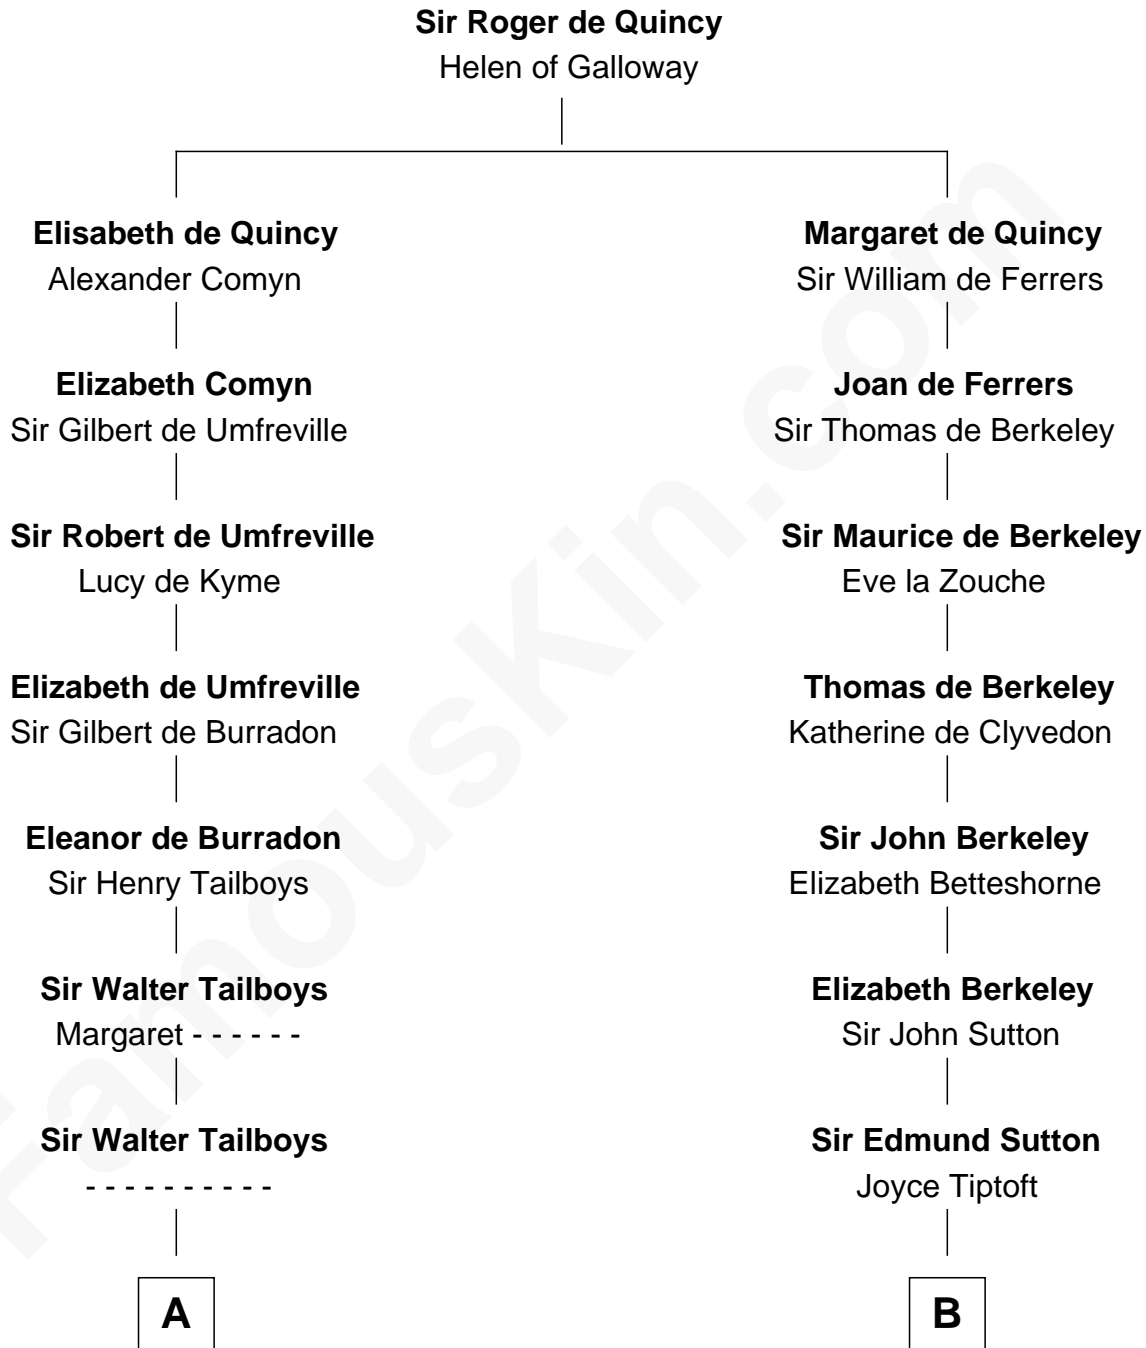

FamousKin.com

Relationship Chart of

Charles Carroll

Signer of the Declaration of Independence

18th cousin 3 times removed of

Alan Shepard

Mercury and Apollo Astronaut

C

Elizabeth Brooke

Charles Carroll

Charles Carroll

Signer of Declaration of Independence

D

Bradbury Bartlett

Mary True

Thomas Bradbury Bartlett