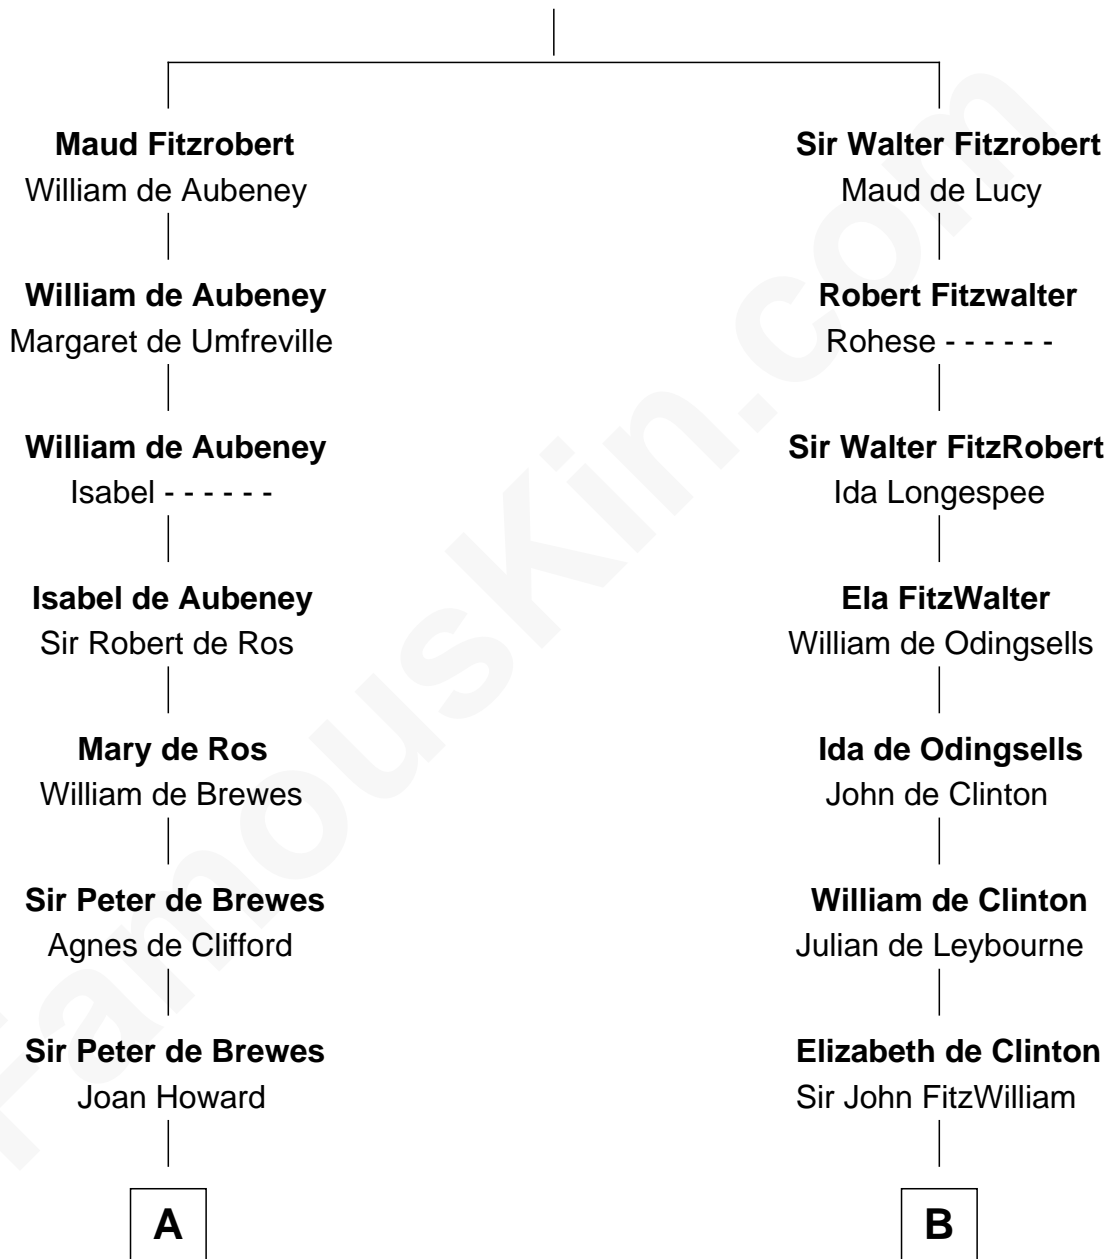

FamousKin.com Relationship Chart of

Charles Carroll

Signer of the Declaration of Independence

20th cousin of

John Quincy Adams

6th U.S. President

Robert Fitzrichard

Maud de St. Liz

C

Nicholas Sewall
Susanna Burgess

Jane Sewall
Clement Brooke

Elizabeth Brooke
Charles Carroll

Charles Carroll

Signer of Declaration of Independence

D

Col John Quincy
Elizabeth Norton