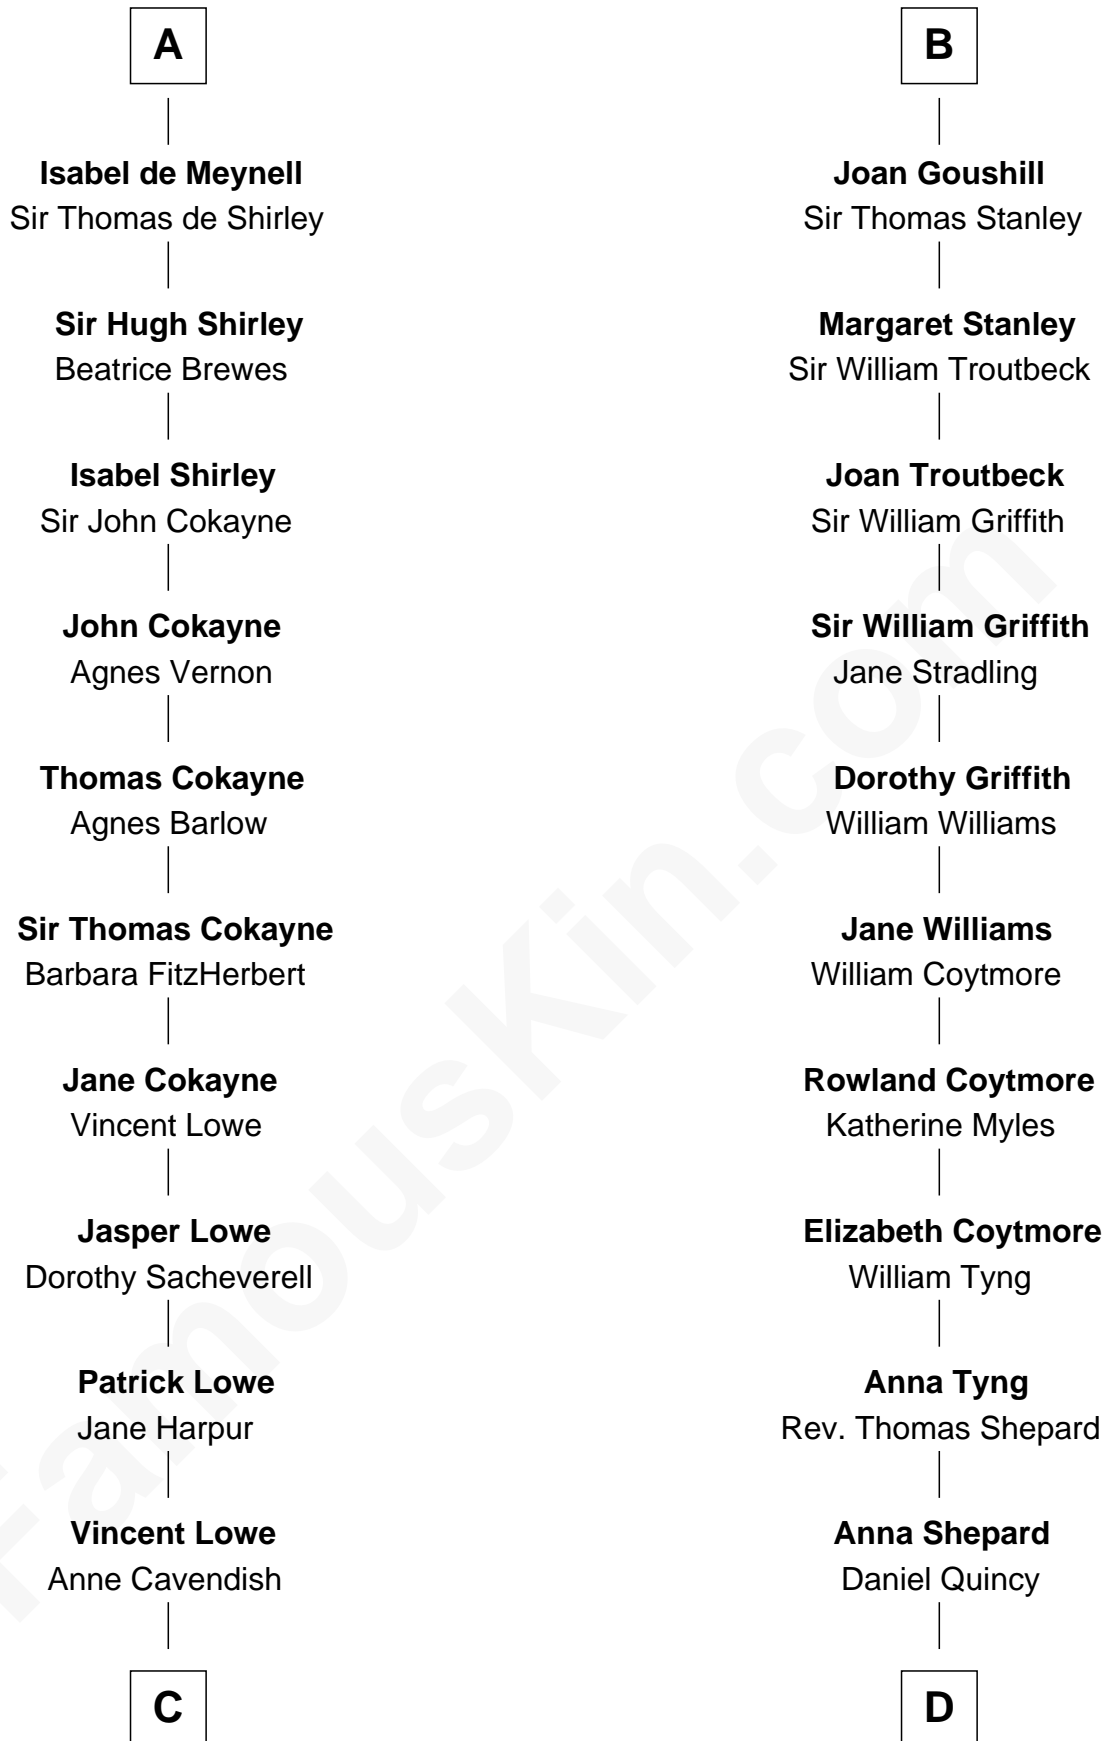

FamousKin.com

Relationship Chart of

Charles Carroll

Signer of the Declaration of Independence

20th cousin 1 time removed of

John Quincy Adams
6th U.S. President

Richard de Clare
Amice of Gloucester

Maud de Clare
William de Braose

Maud de Braose
Henry de Tracy

Eve de Tracy
Guy de Bryan

Maud de Bryan
Nicholas FitzMartin

Sir William Martin
Eleanor FitzReynold

Joan Martin
Sir Nicholas Audley

Alice de Audley
Sir Hugh de Meynell

A

Sir Gilbert de Clare
Isabel Marshal

Sir Richard de Clare
Maud de Lacy

Thomas de Clare
Juliana FitzMaurice

Margaret de Clare
Bartholomew de Badlesmere

Elizabeth de Badlesmere
Sir William de Bohun

Elizabeth de Bohun
Sir Richard Fitzalan

Elizabeth Fitzalan
Sir Robert Goushill

B

C

Jane Lowe
Col. Henry Sewall

Nicholas Sewall
Susanna Burgess

Jane Sewall
Clement Brooke

Elizabeth Brooke
Charles Carroll

Charles Carroll
Signer of Declaration of Independence

D