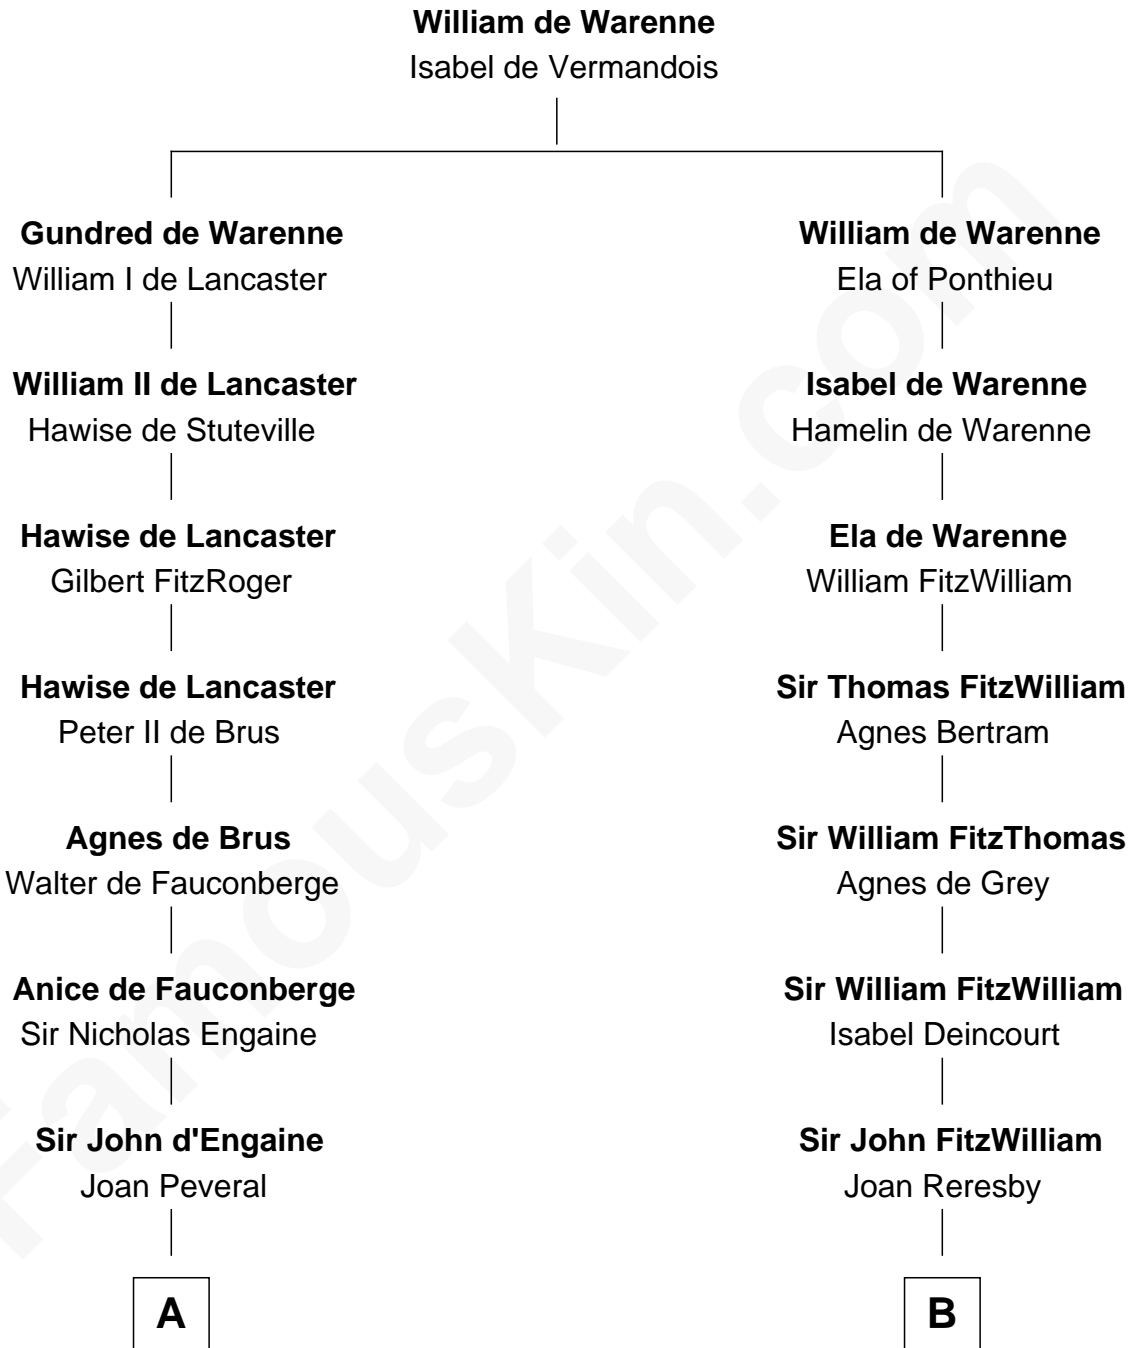

FamousKin.com

Relationship Chart of

Charles Carroll

Signer of the Declaration of Independence

20th cousin 1 time removed of

John Quincy Adams

6th U.S. President

C

Nicholas Sewall
Susanna Burgess

Jane Sewall
Clement Brooke

Elizabeth Brooke
Charles Carroll

Charles Carroll

Signer of Declaration of Independence

D

Anna Shepard
Daniel Quincy

Col John Quincy
Elizabeth Norton