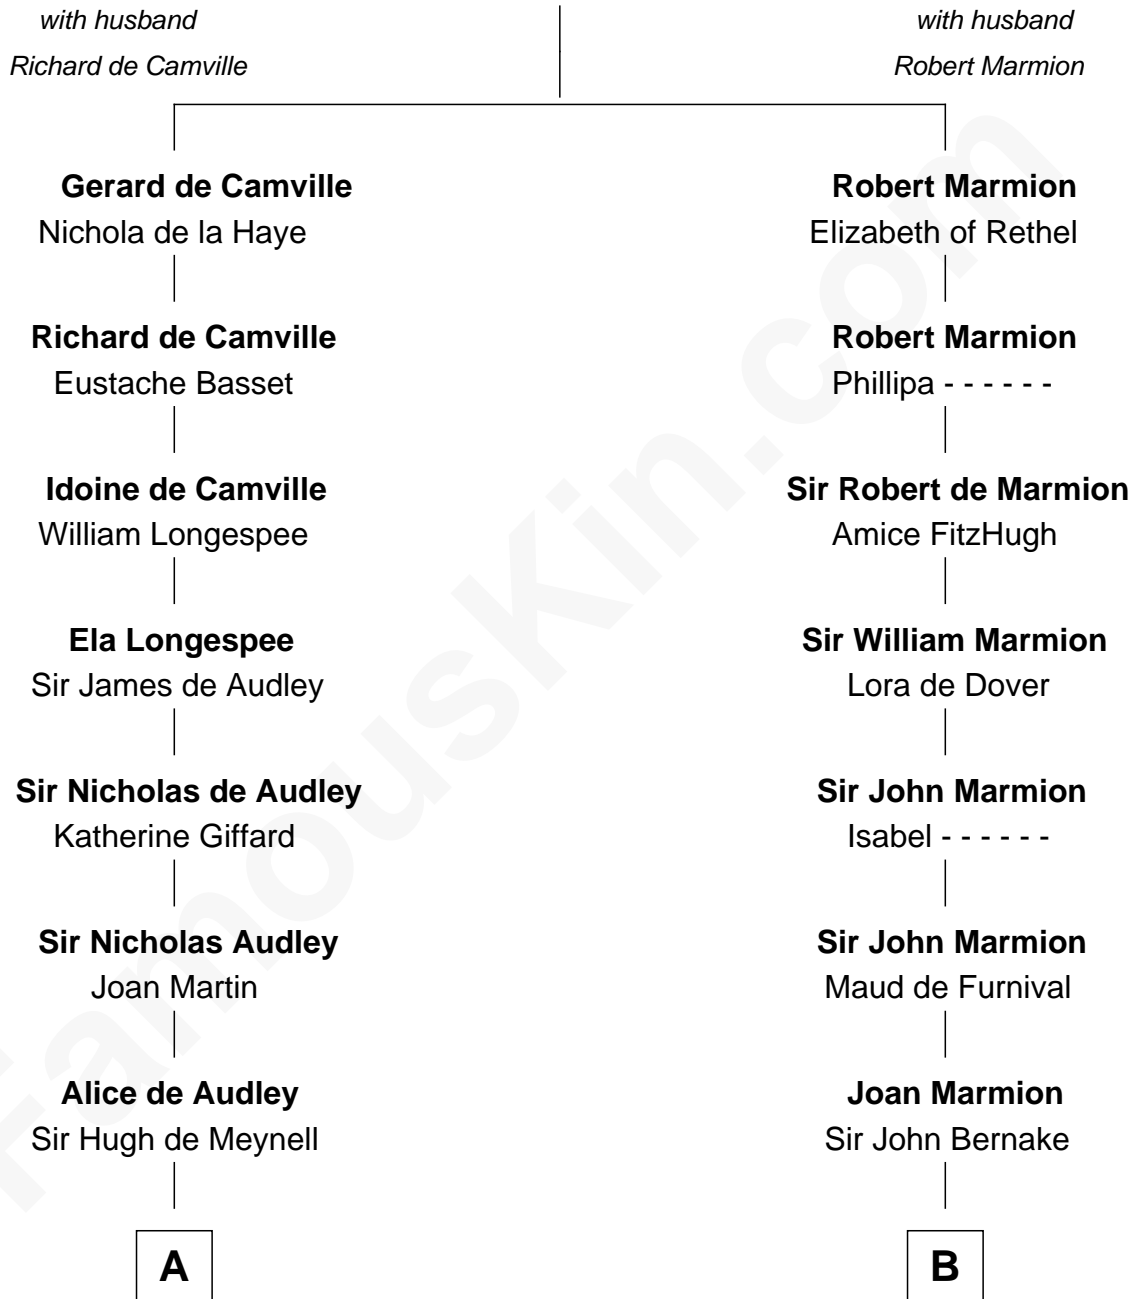

# FamousKin.com Relationship Chart of

**Charles Carroll**

*Signer of the Declaration of Independence*

21st cousin of

**John Quincy Adams**

*6th U.S. President*

## Miliscent of Rethel

**C**

**Jane Lowe**  
Col. Henry Sewall

**Nicholas Sewall**  
Susanna Burgess

**Jane Sewall**  
Clement Brooke

**Elizabeth Brooke**  
Charles Carroll

**Charles Carroll**

*Signer of Declaration of Independence*