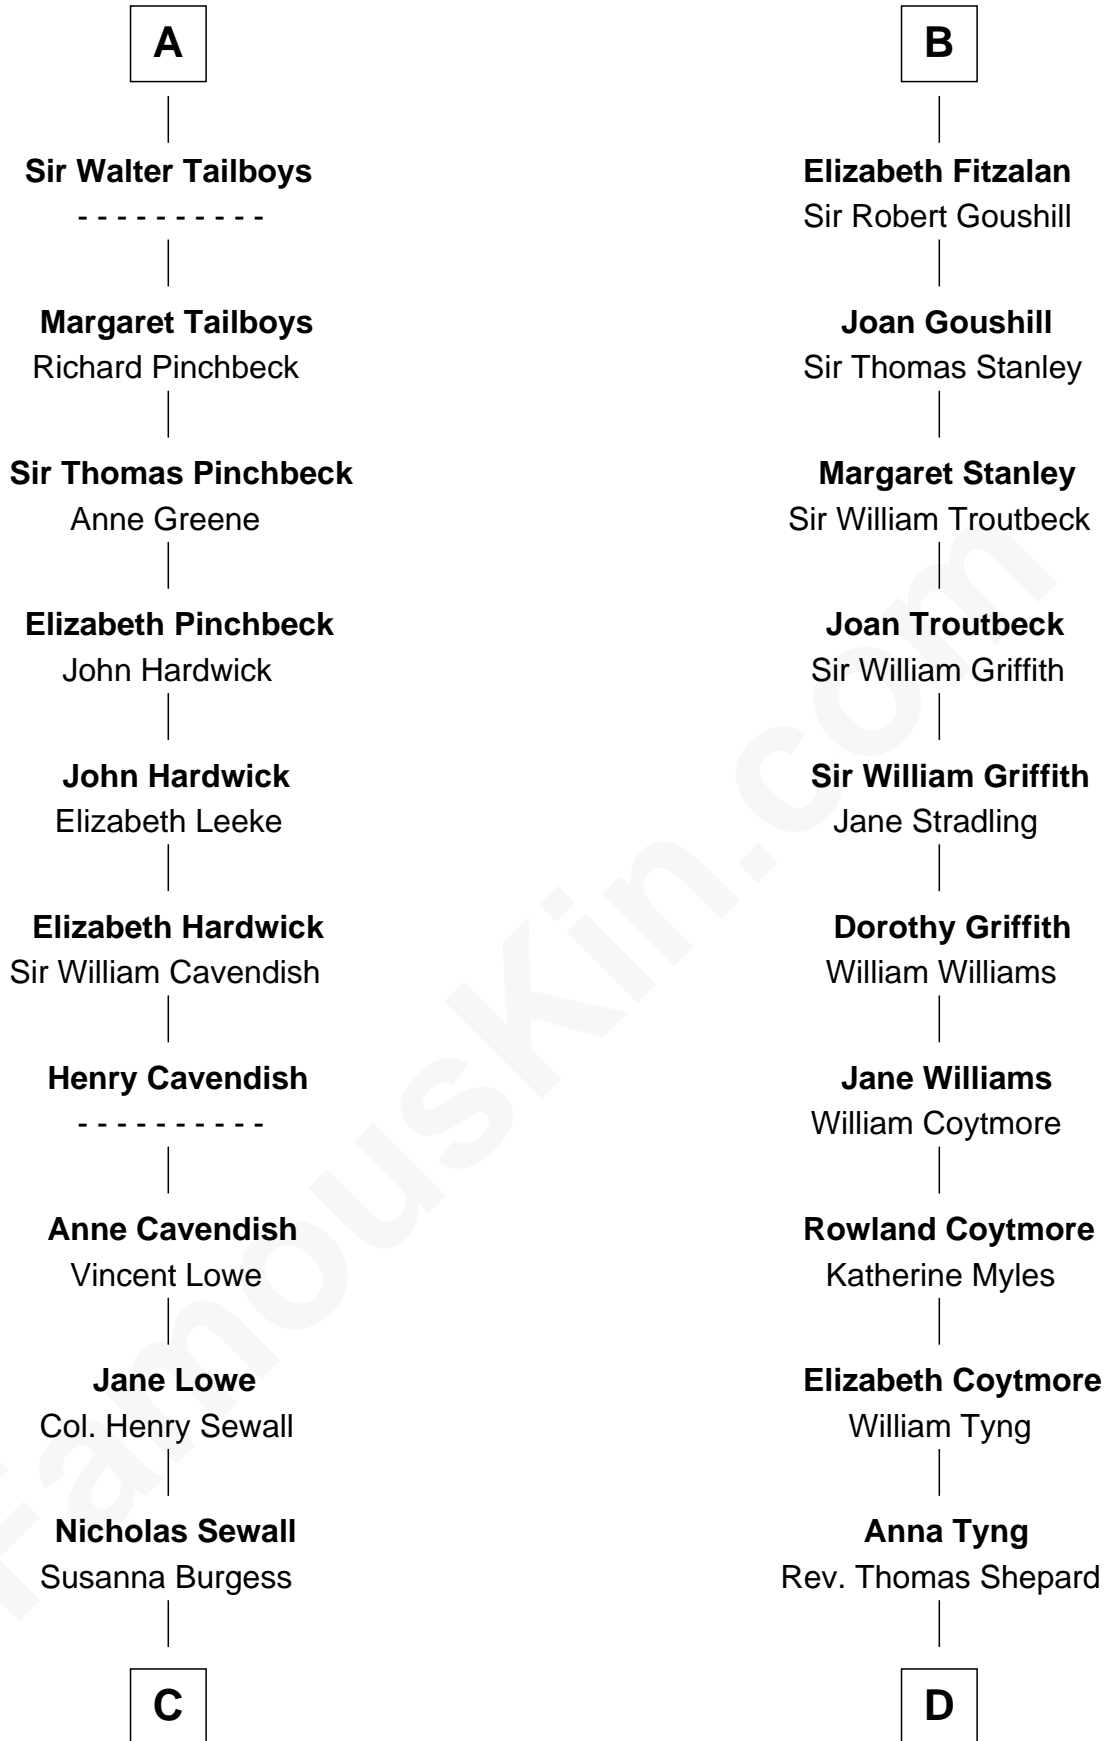

FamousKin.com

Relationship Chart of

Charles Carroll

Signer of the Declaration of Independence

19th cousin 2 times removed of

John Quincy Adams

6th U.S. President

C

Jane Sewall
Clement Brooke

Elizabeth Brooke
Charles Carroll

Charles Carroll
Signer of Declaration of Independence

D

Anna Shepard
Daniel Quincy

Col John Quincy
Elizabeth Norton

Elizabeth Quincy
Rev. William Smith