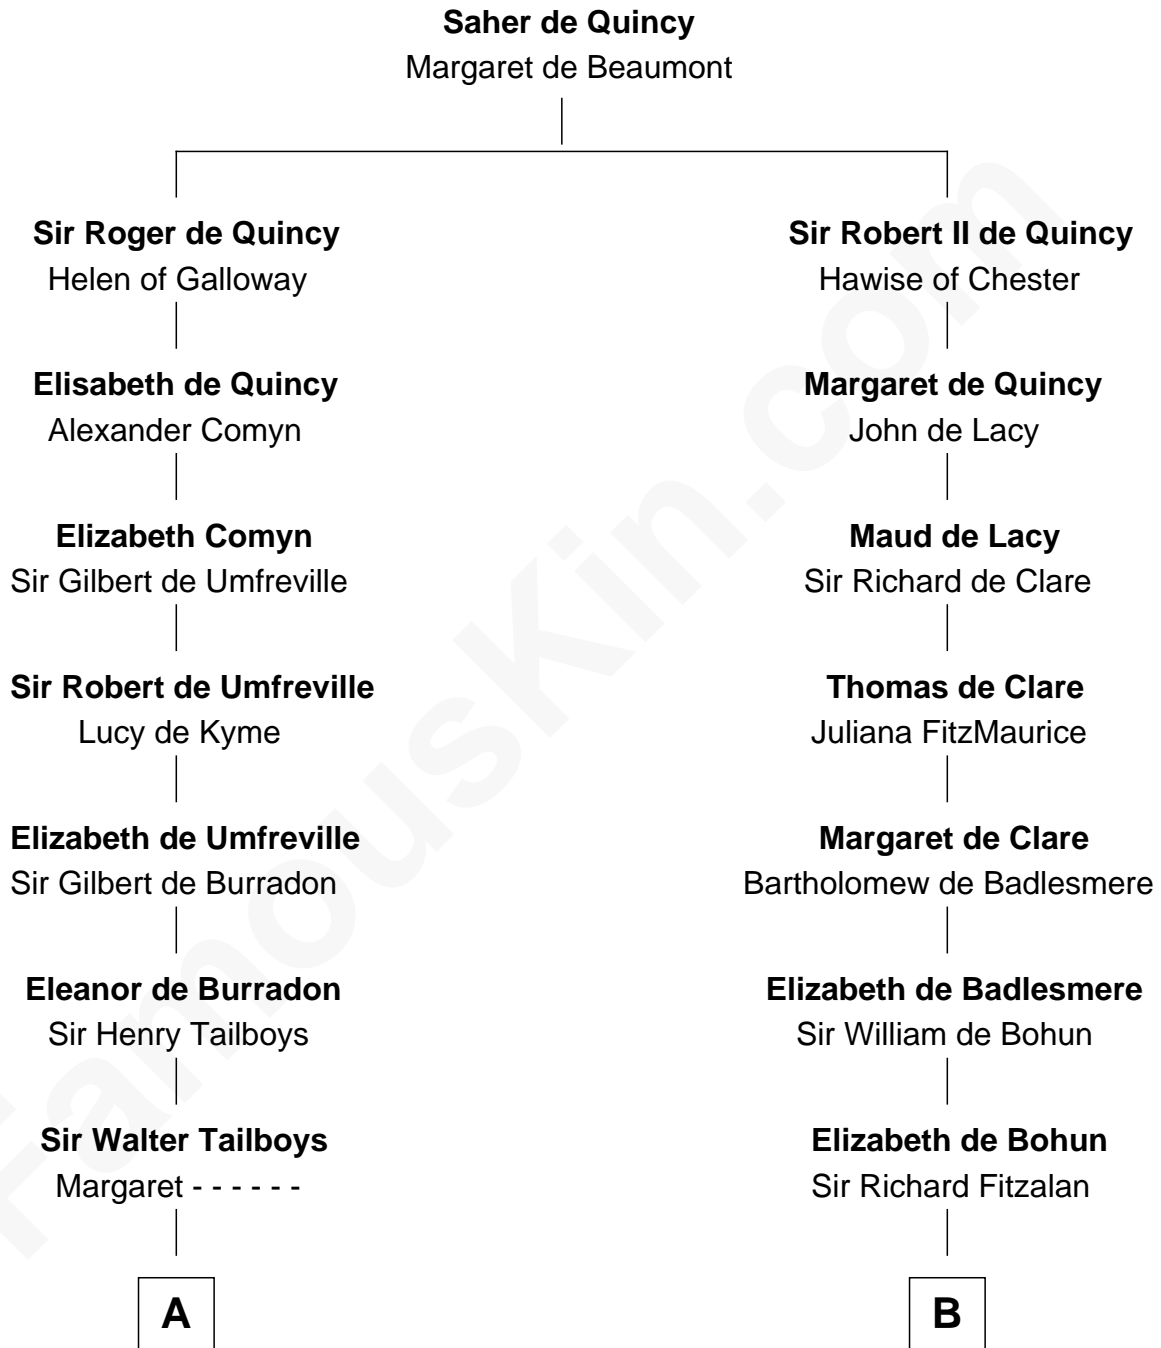

FamousKin.com

Relationship Chart of

Charles Carroll

Signer of the Declaration of Independence

19th cousin 2 times removed of

John Quincy Adams

6th U.S. President

C

Jane Sewall
Clement Brooke

Elizabeth Brooke
Charles Carroll

Charles Carroll
Signer of Declaration of Independence

D

Anna Shepard
Daniel Quincy

Col John Quincy
Elizabeth Norton

Elizabeth Quincy
Rev. William Smith