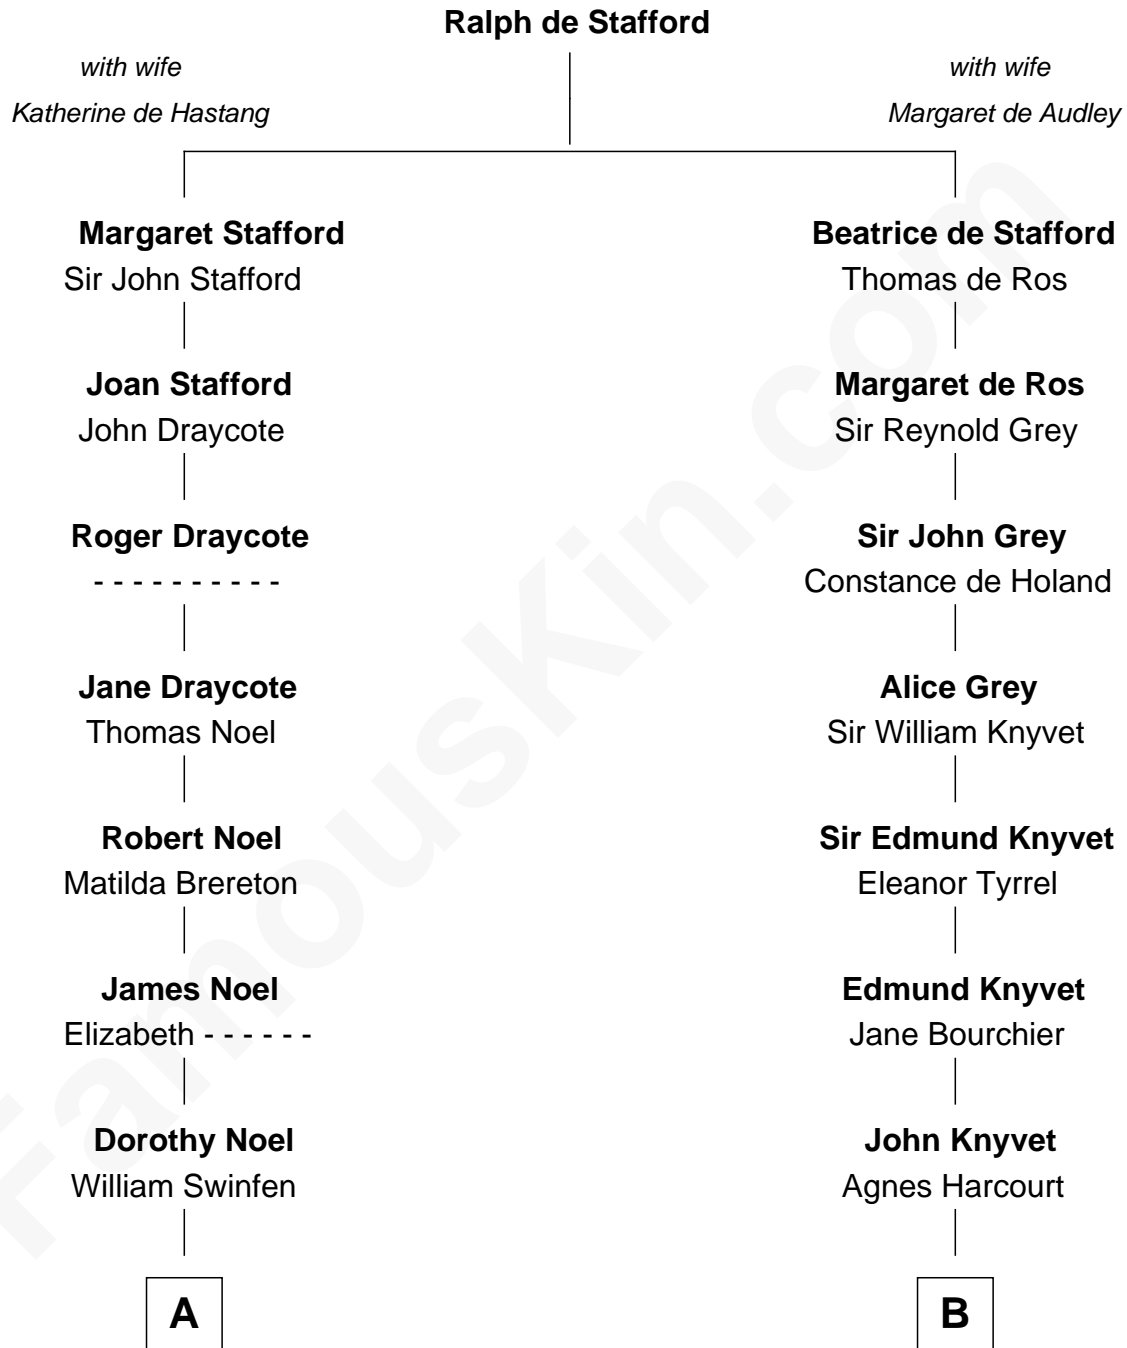

FamousKin.com

Relationship Chart of

Charles Carroll

Signer of the Declaration of Independence

14th cousin 6 times removed of

Ted Danson

TV Actor - "Cheers", "CSI"

C

William Mercer Allen
Virginia Reakirt Thompson

Anna Louise Allen
Edward Bridge Danson

Edward Bridge Danson
Jessica Harriet MacMaster

Ted Danson

TV Actor - "Cheers", "CSI"