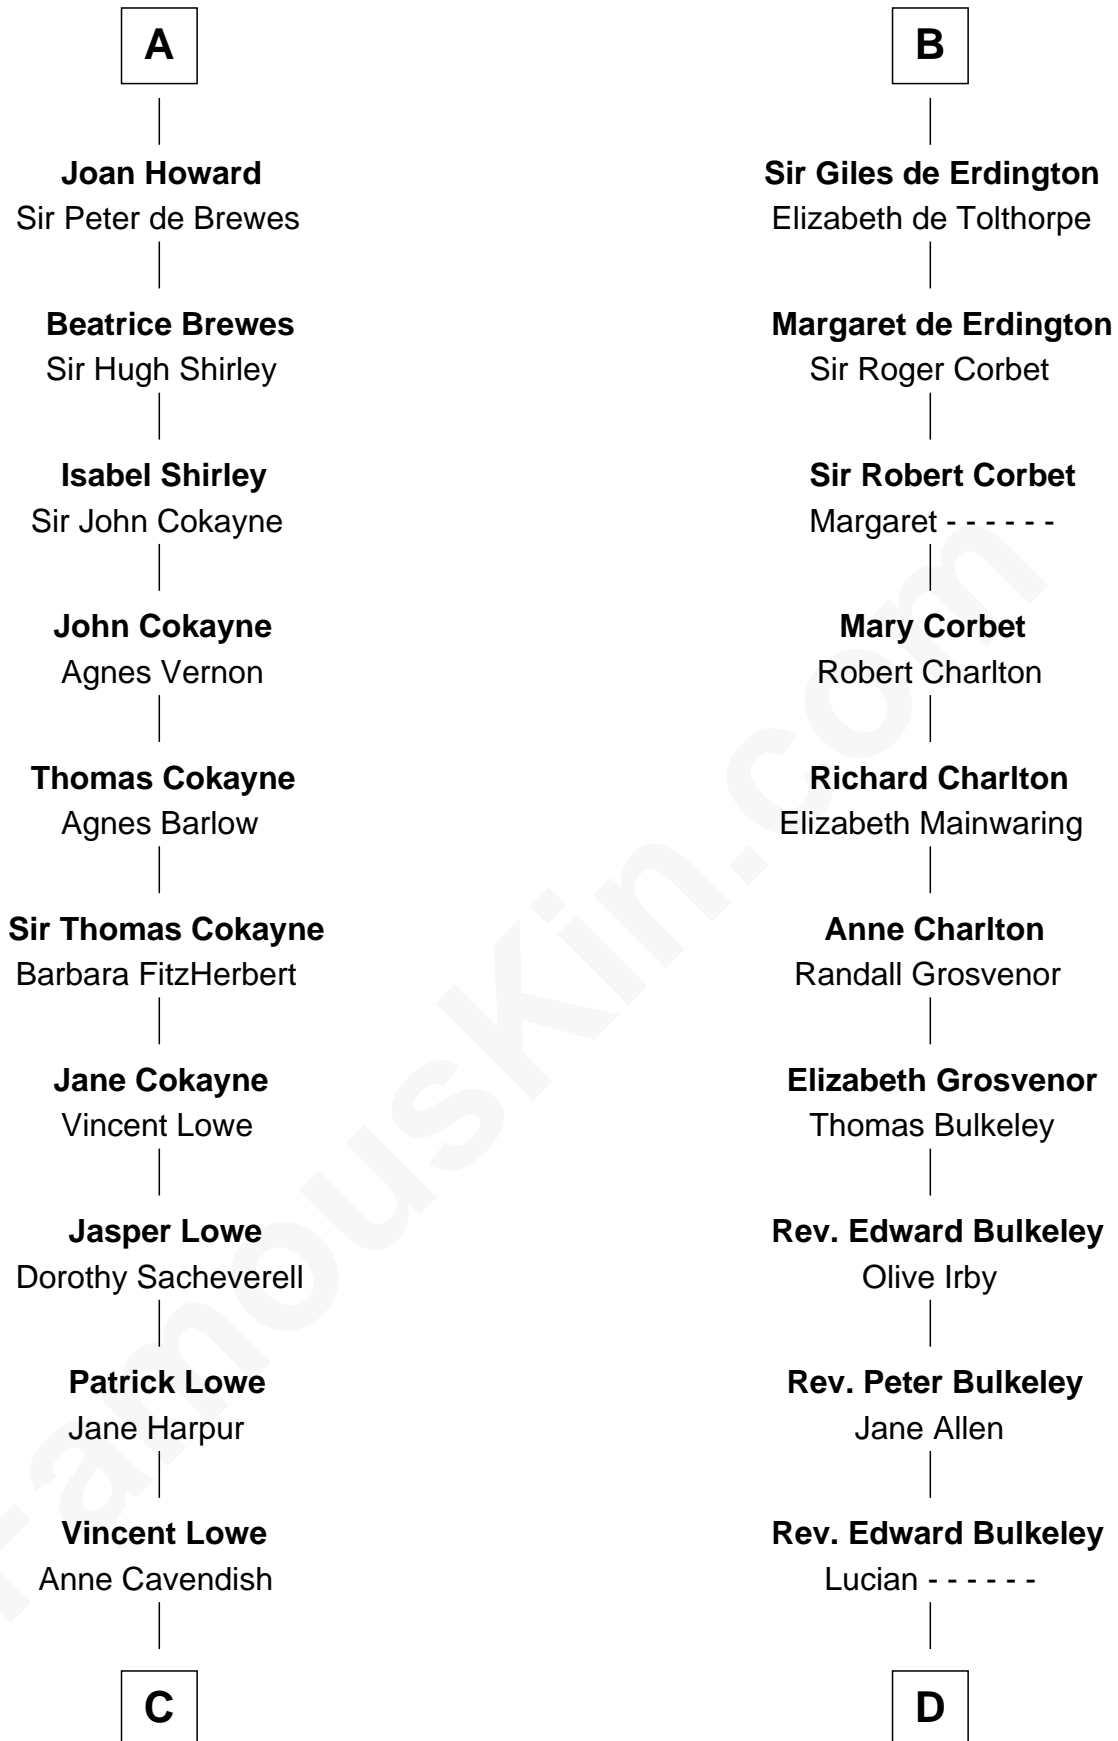

## Relationship Chart of

### Charles Carroll

*Signer of the Declaration of Independence*

20th cousin 1 time removed of

### John Hancock

*Signer of the Declaration of Independence*

**C**

**Jane Lowe**  
Col. Henry Sewall

**Nicholas Sewall**  
Susanna Burgess

**Jane Sewall**  
Clement Brooke

**Elizabeth Brooke**  
Charles Carroll