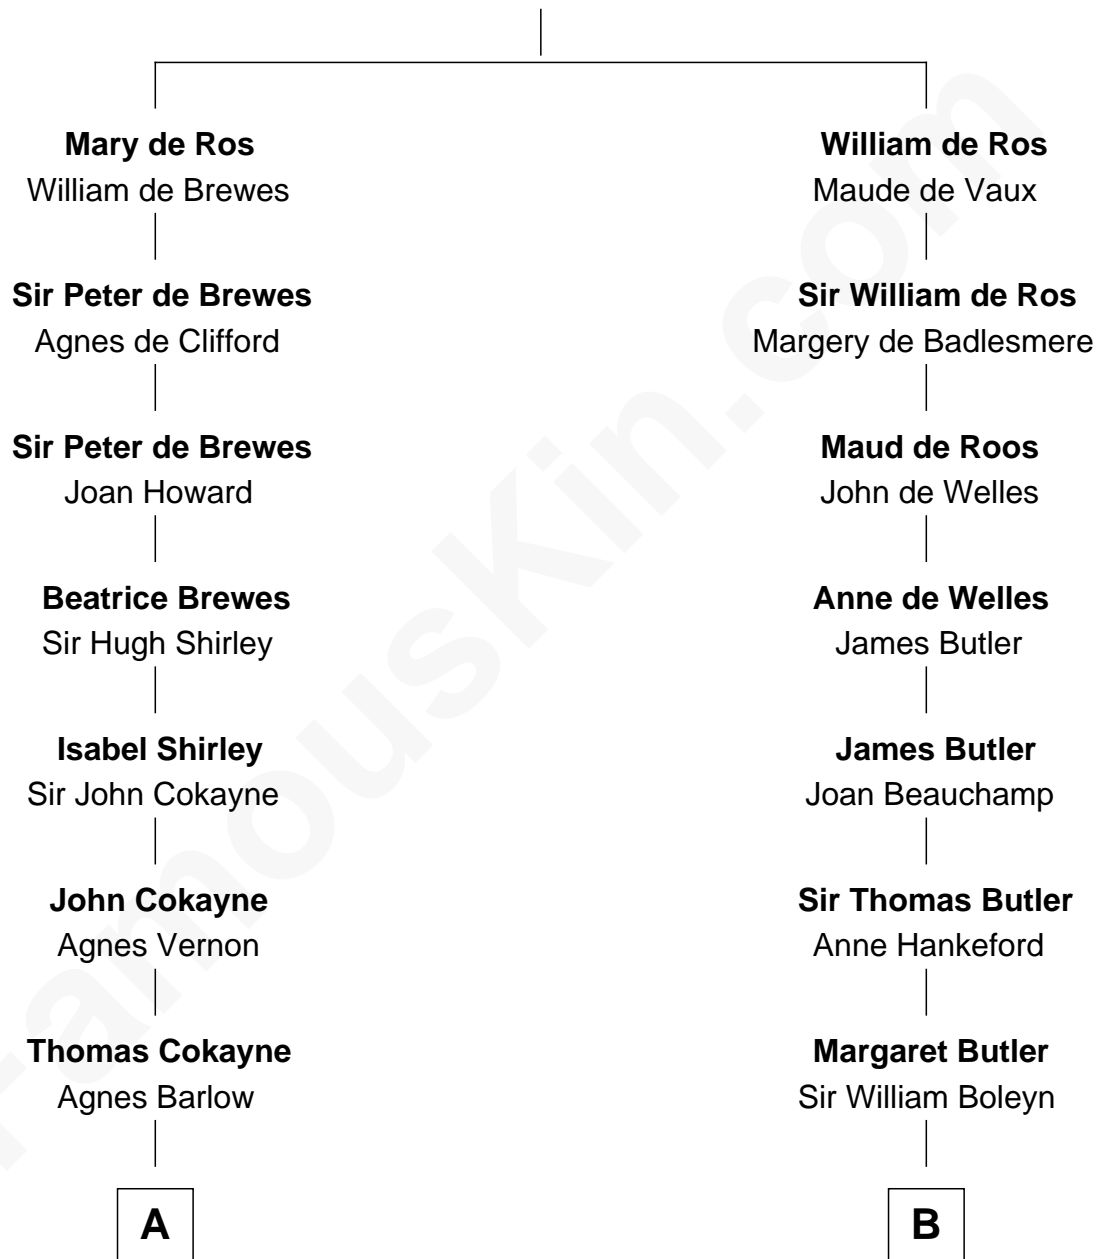

FamousKin.com

Relationship Chart of

Charles Carroll

Signer of the Declaration of Independence

16th cousin 2 times removed of

Charles Darwin
Theory of Evolution

Sir Robert de Ros
Isabel de Aubeney

FamousKin.com