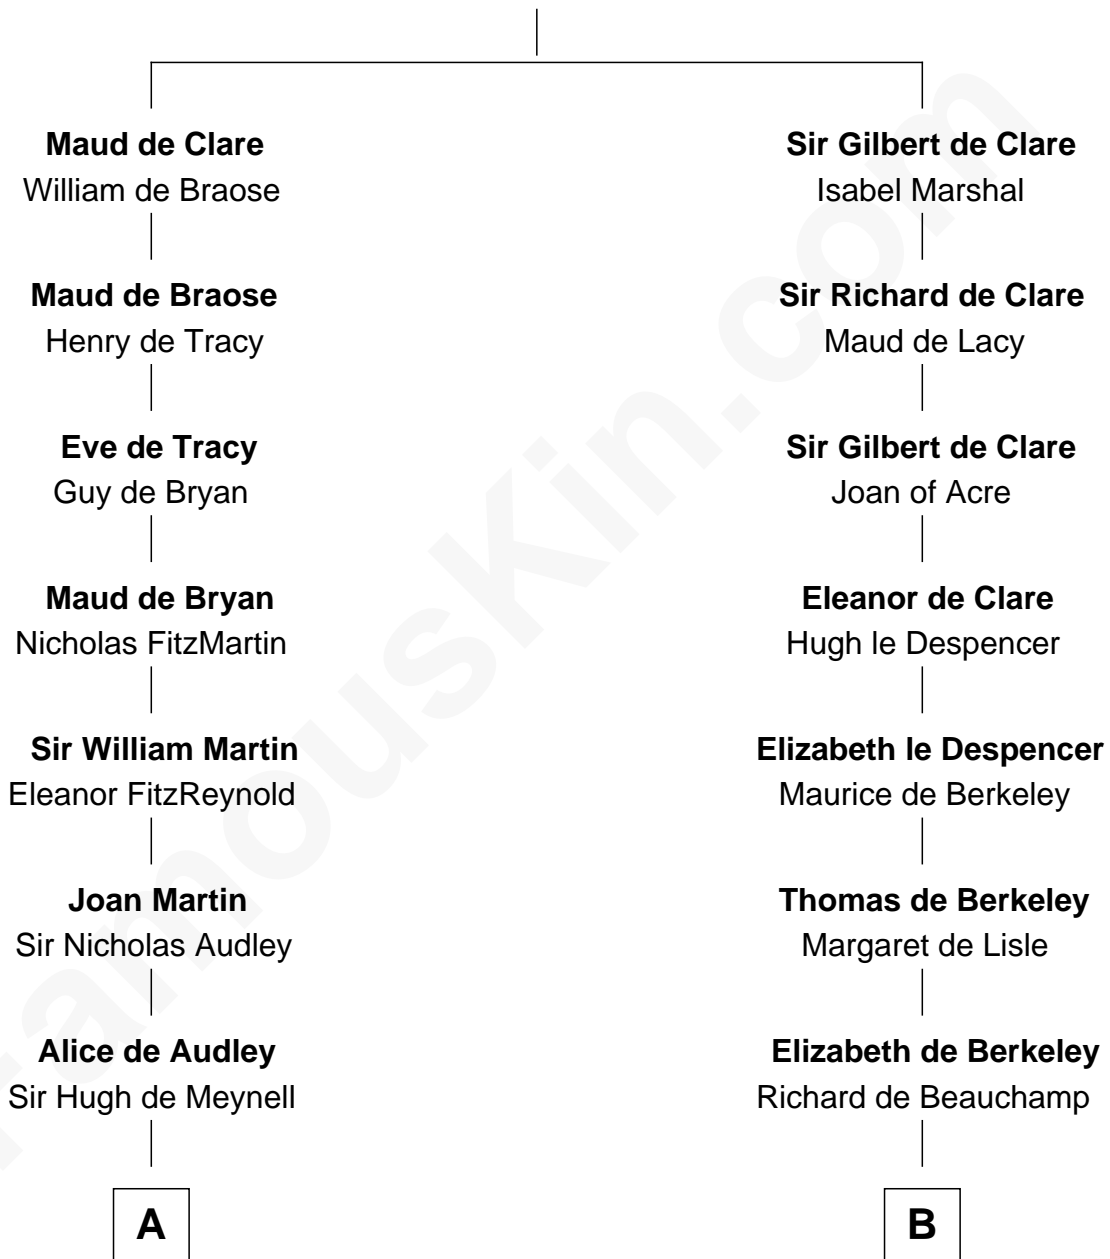

FamousKin.com Relationship Chart of

Charles Carroll

Signer of the Declaration of Independence

20th cousin 1 time removed of

Charles Darwin

Theory of Evolution

Richard de Clare
Amice of Gloucester

C

Jane Lowe
Col. Henry Sewall

Nicholas Sewall
Susanna Burgess

Jane Sewall
Clement Brooke

Elizabeth Brooke
Charles Carroll

Charles Carroll
Signer of Declaration of Independence

D

Penelope Foley
Charles Howard

Mary Howard
Erasmus Darwin

Dr. Robert Waring Darwin
Susanna Wedgwood

Charles Darwin
Theory of Evolution

FamousKin.com