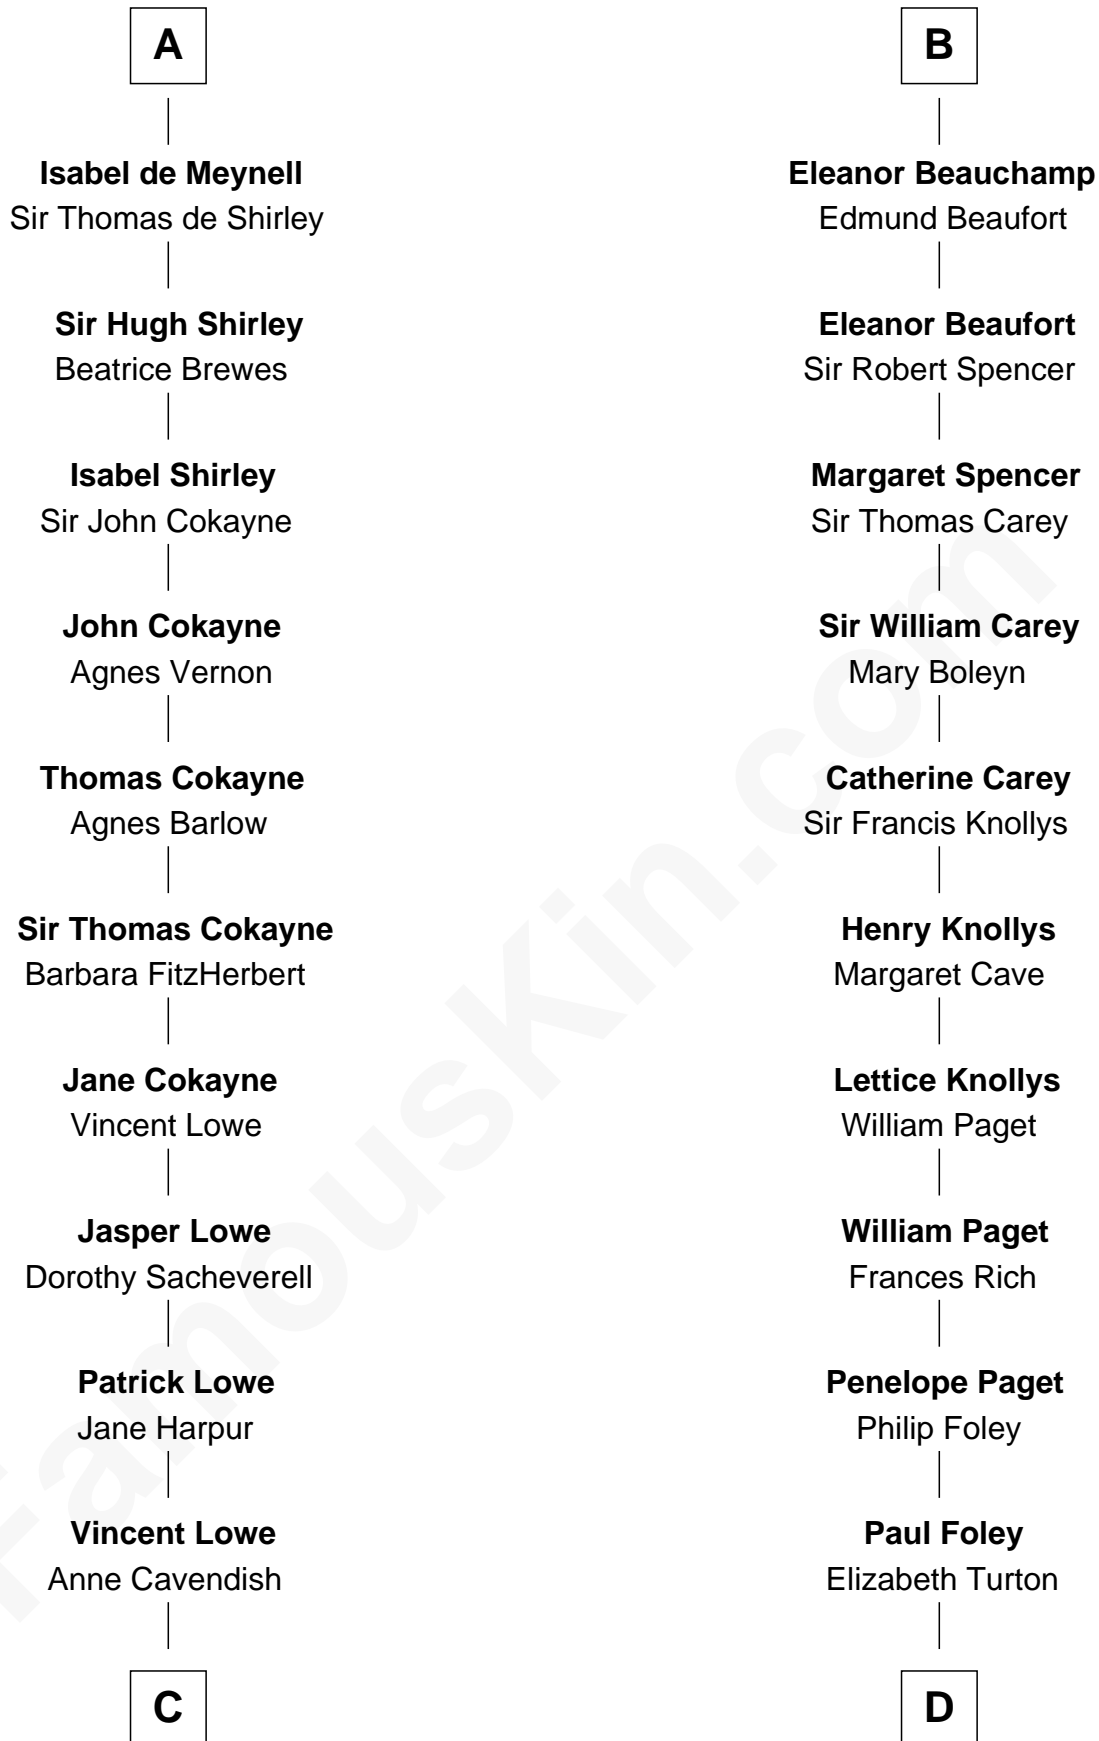

FamousKin.com Relationship Chart of

Charles Carroll

Signer of the Declaration of Independence

20th cousin 1 time removed of

Charles Darwin

Theory of Evolution

Richard de Clare
Amice of Gloucester

C

Jane Lowe
Col. Henry Sewall

Nicholas Sewall
Susanna Burgess

Jane Sewall
Clement Brooke

Elizabeth Brooke
Charles Carroll

Charles Carroll
Signer of Declaration of Independence

D

Penelope Foley
Charles Howard

Mary Howard
Erasmus Darwin

Dr. Robert Waring Darwin
Susanna Wedgwood

Charles Darwin
Theory of Evolution

FamousKin.com