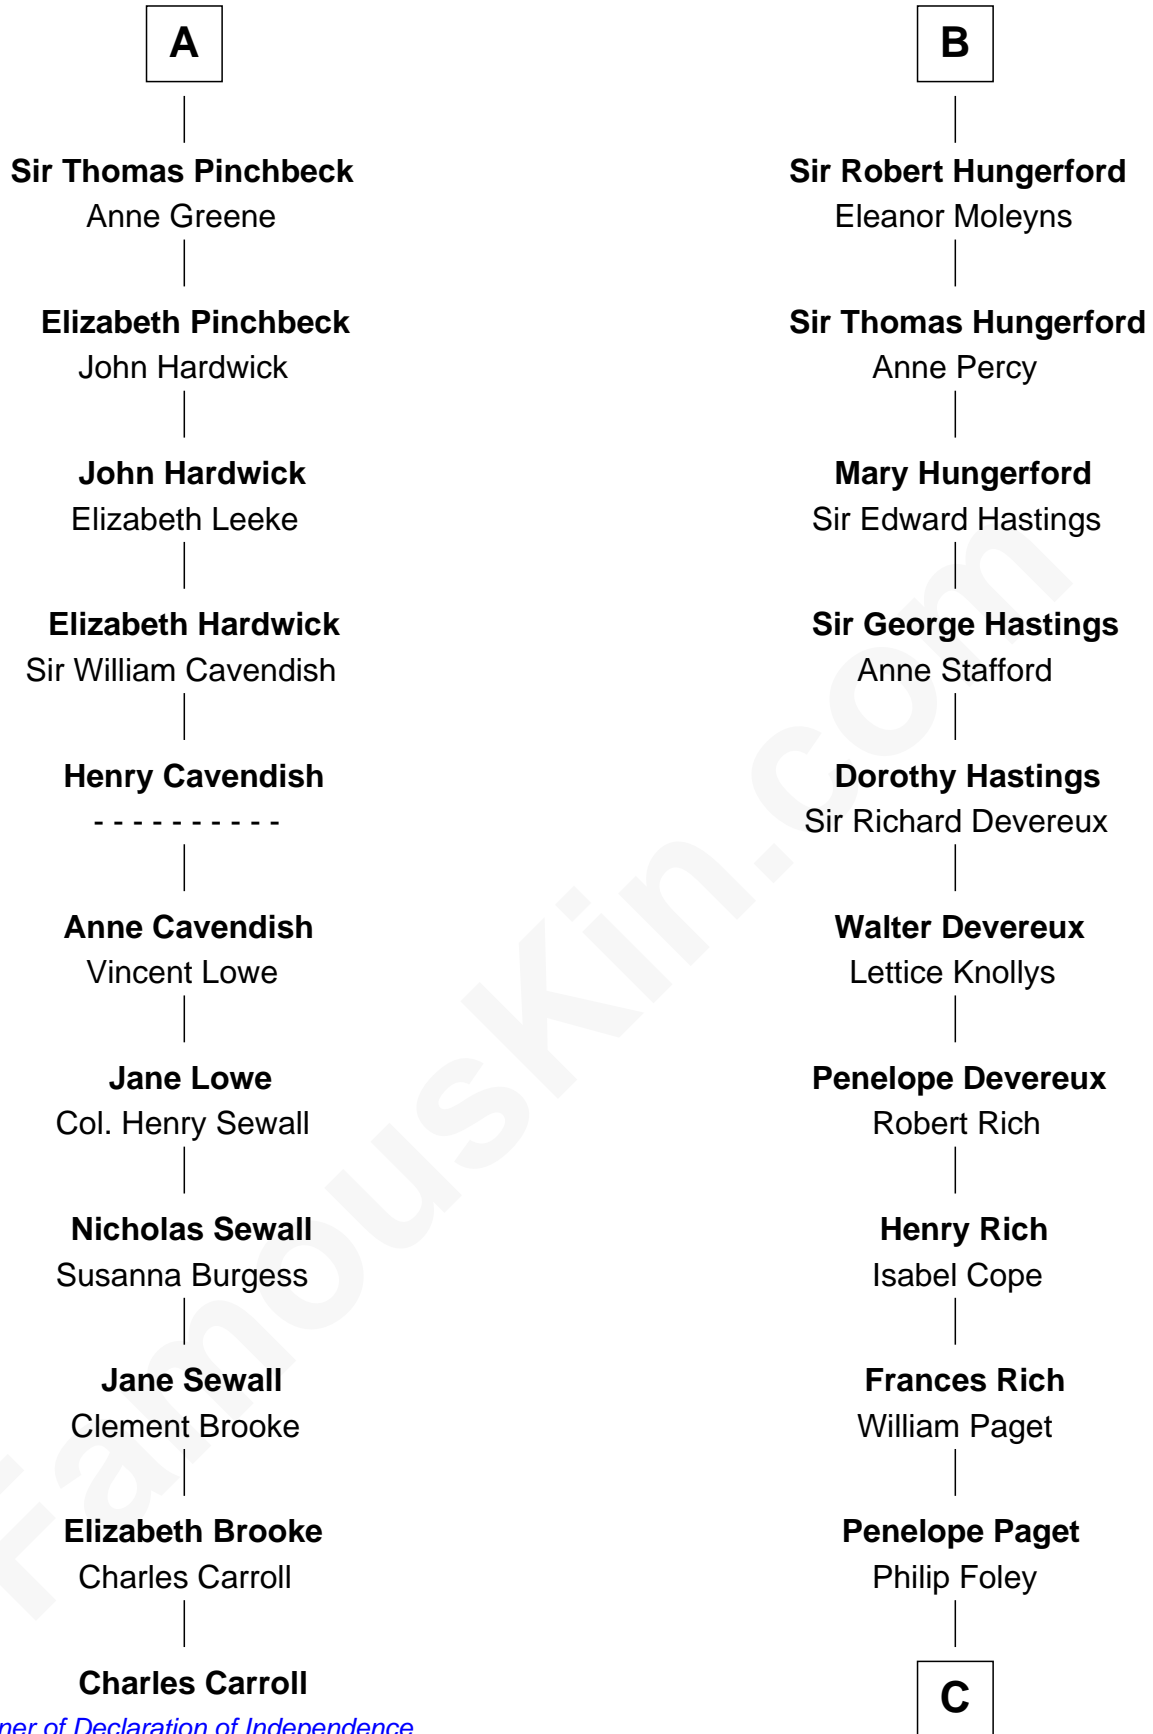

# FamousKin.com Relationship Chart of

**Charles Carroll**

*Signer of the Declaration of Independence*

17th cousin 4 times removed of

**Charles Darwin**

*Theory of Evolution*

**Alexander Comyn**

Elisabeth de Quincy

**Sir Walter Tailboys**  
- - - - -

**Margaret Tailboys**  
Richard Pinchbeck

**A**

**Lord Alexander Comyn**  
Joan le Latimer

**Alice Comyn**  
Henry de Beaumont

**Sir John de Beaumont**  
Eleanor Plantagenet

**Henry de Beaumont**  
Margaret de Vere

**Sir John de Beaumont**  
Katherine de Everingham

**Elizabeth Beaumont**  
Sir William Botreaux

**Margaret Botreaux**  
Sir Robert Hungerford

**B**

**C**

**Paul Foley**  
Elizabeth Turton

**Penelope Foley**  
Charles Howard

**Mary Howard**  
Erasmus Darwin

**Dr. Robert Waring Darwin**  
Susanna Wedgwood

**Charles Darwin**  
*Theory of Evolution*

FamousKin.com