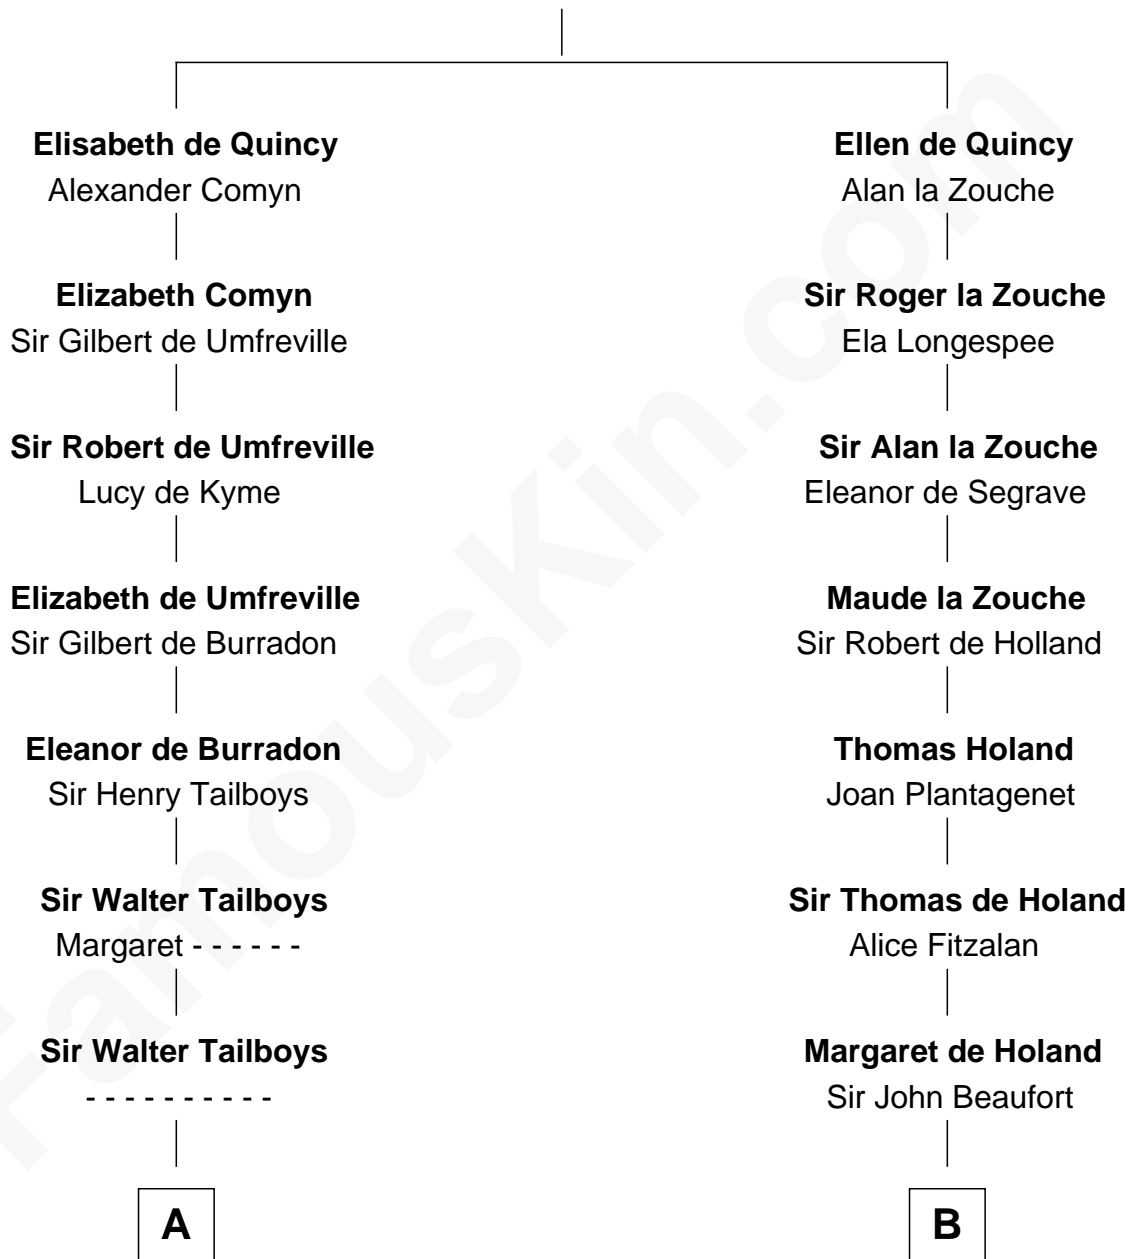

FamousKin.com

Relationship Chart of

Charles Carroll

Signer of the Declaration of Independence

18th cousin 2 times removed of

Charles Darwin
Theory of Evolution

Sir Roger de Quincy
Helen of Galloway

C

Elizabeth Brooke

Charles Carroll

Charles Carroll

Signer of Declaration of Independence

D

Penelope Foley

Charles Howard

Mary Howard

Erasmus Darwin

Dr. Robert Waring Darwin

Susanna Wedgwood

Charles Darwin

Theory of Evolution

FamousKin.com