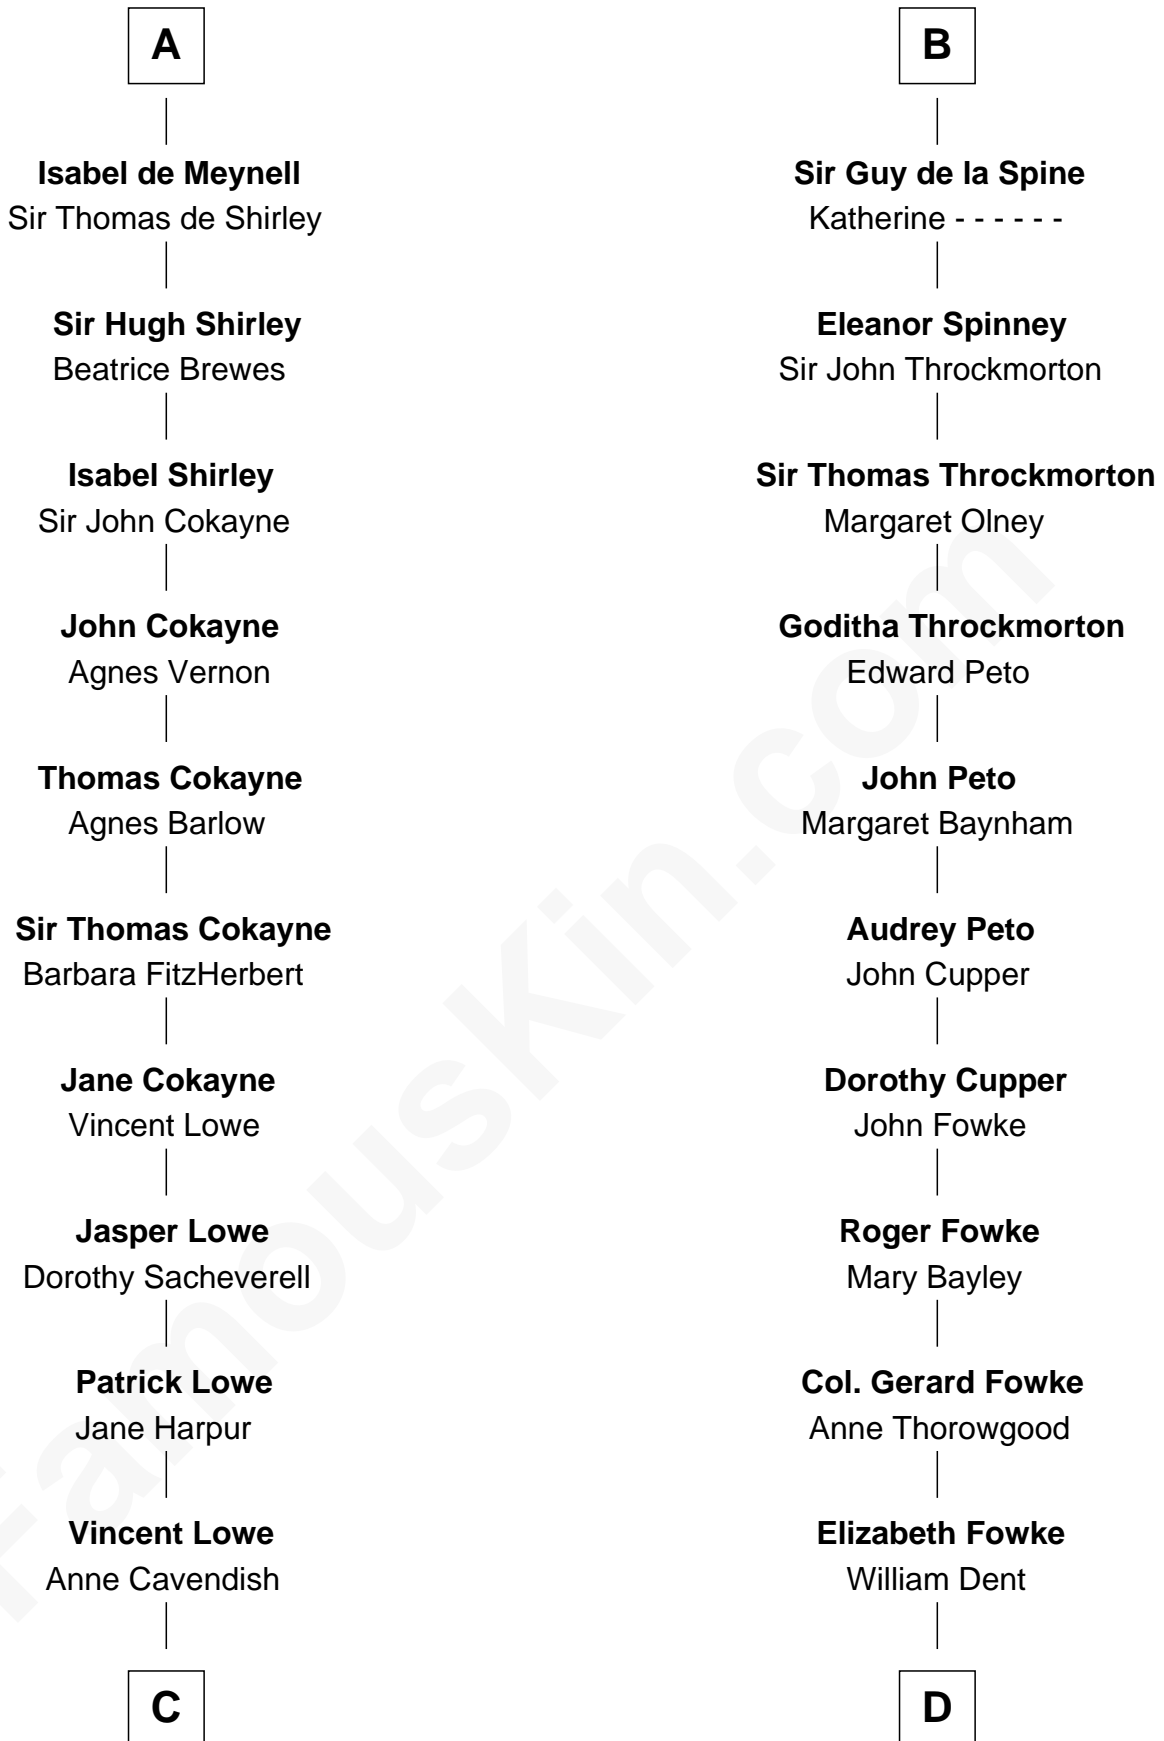

## Relationship Chart of

### Charles Carroll

*Signer of the Declaration of Independence*

21st cousin of

**General James Longstreet**

*Confederate Army - U.S. Civil War*

**C**

**Jane Lowe**  
Col. Henry Sewall

**Nicholas Sewall**  
Susanna Burgess

**Jane Sewall**  
Clement Brooke

**Elizabeth Brooke**  
Charles Carroll

**Charles Carroll**

*Signer of Declaration of Independence*

**D**

**George Dent**  
Anne Herbert

**John Dent**  
Sarah Marshall

**Thomas Marshall Dent**  
Anne Magruder