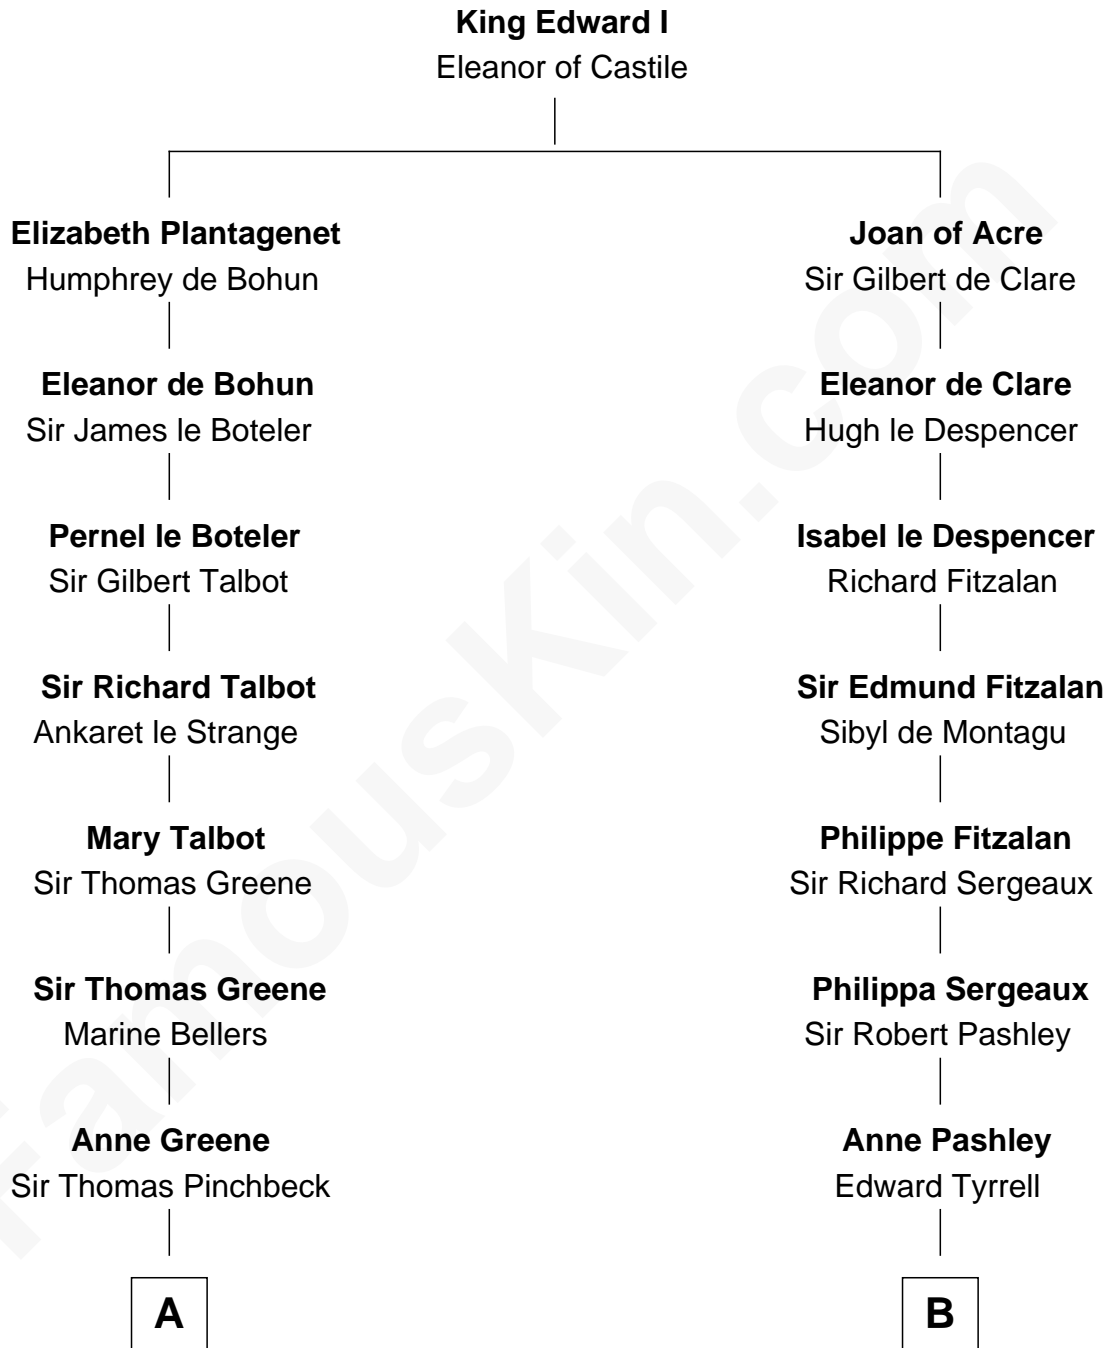

FamousKin.com

Relationship Chart of

Charles Carroll

Signer of the Declaration of Independence

16th cousin 4 times removed of

General James Longstreet

Confederate Army - U.S. Civil War

C

Deliverance Coward

James FitzRandolph

Hannah FitzRandolph

William Longstreet

James Longstreet

Mary Anna Dent

General James Longstreet

Confederate Army - U.S. Civil War