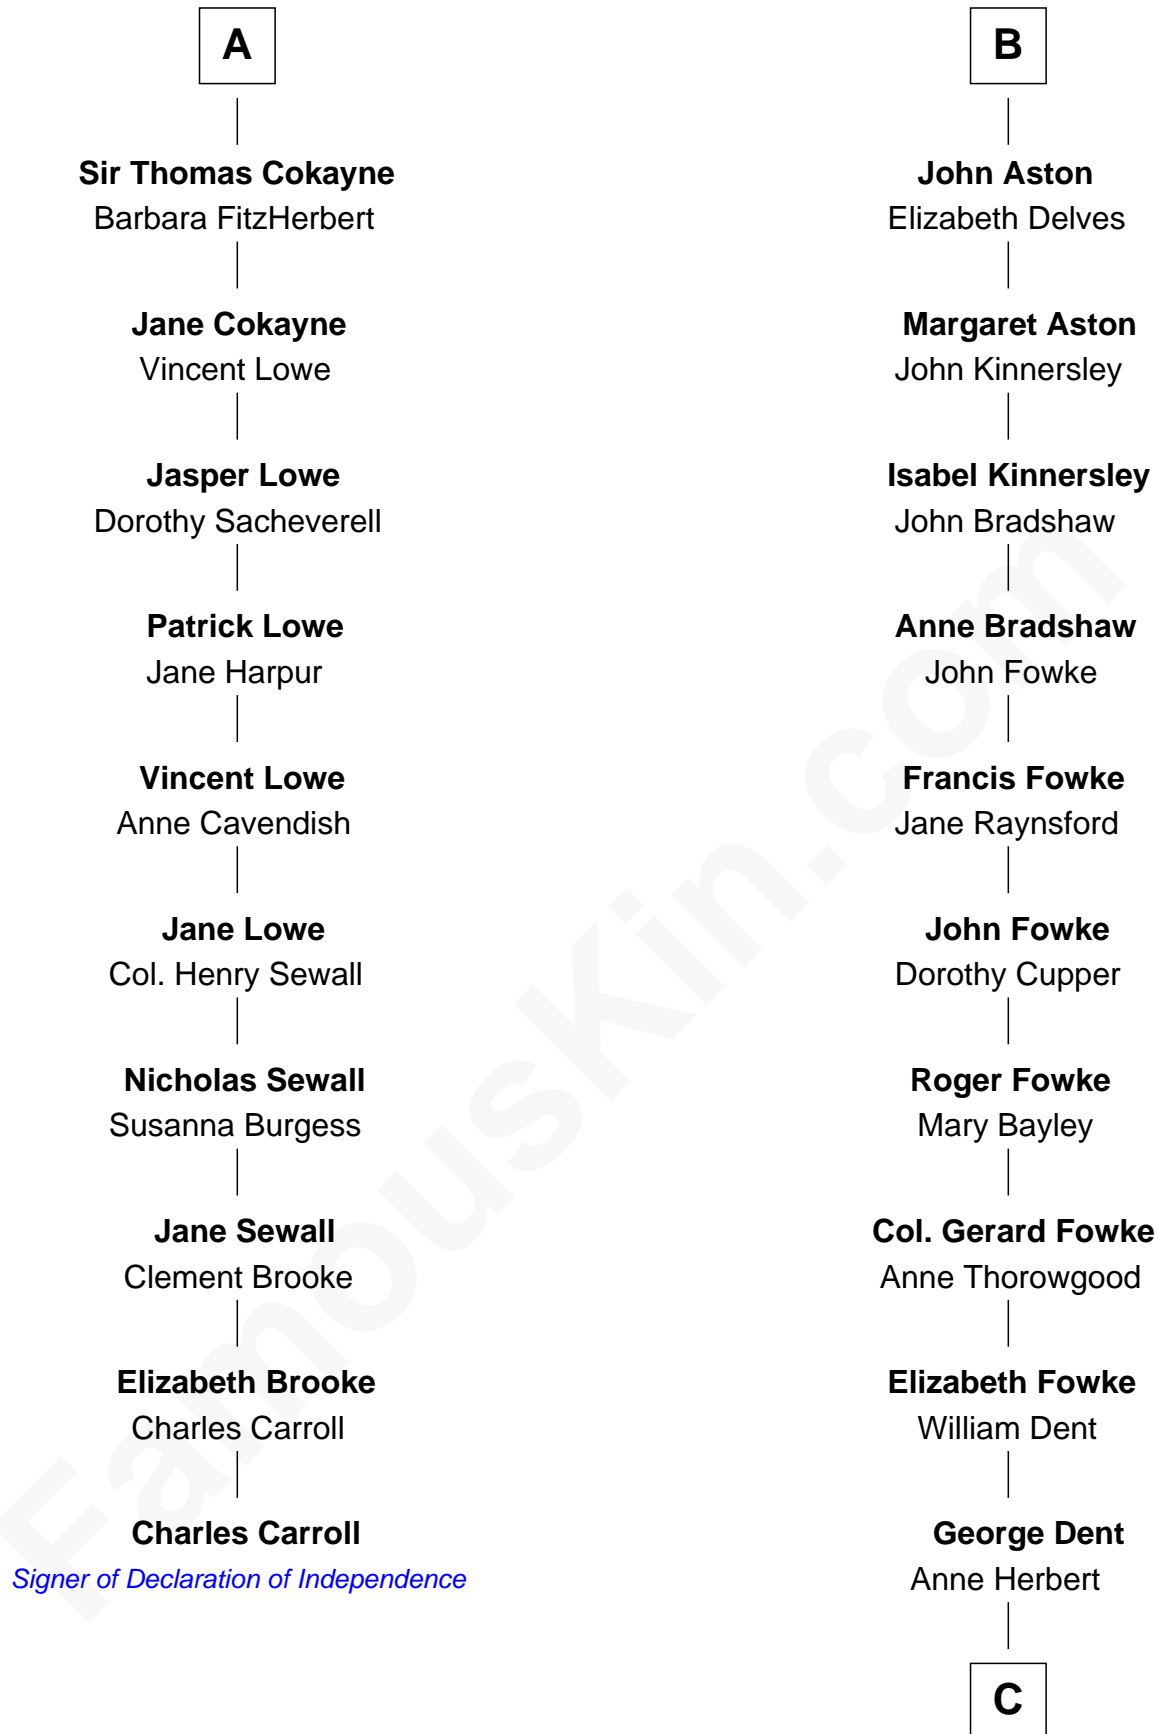

FamousKin.com

Relationship Chart of

Charles Carroll

Signer of the Declaration of Independence

16th cousin 4 times removed of

General James Longstreet

Confederate Army - U.S. Civil War

Sir Robert de Ros

Isabel de Aubeney

C

John Dent

Sarah Marshall

Thomas Marshall Dent

Anne Magruder

Mary Anna Dent

James Longstreet