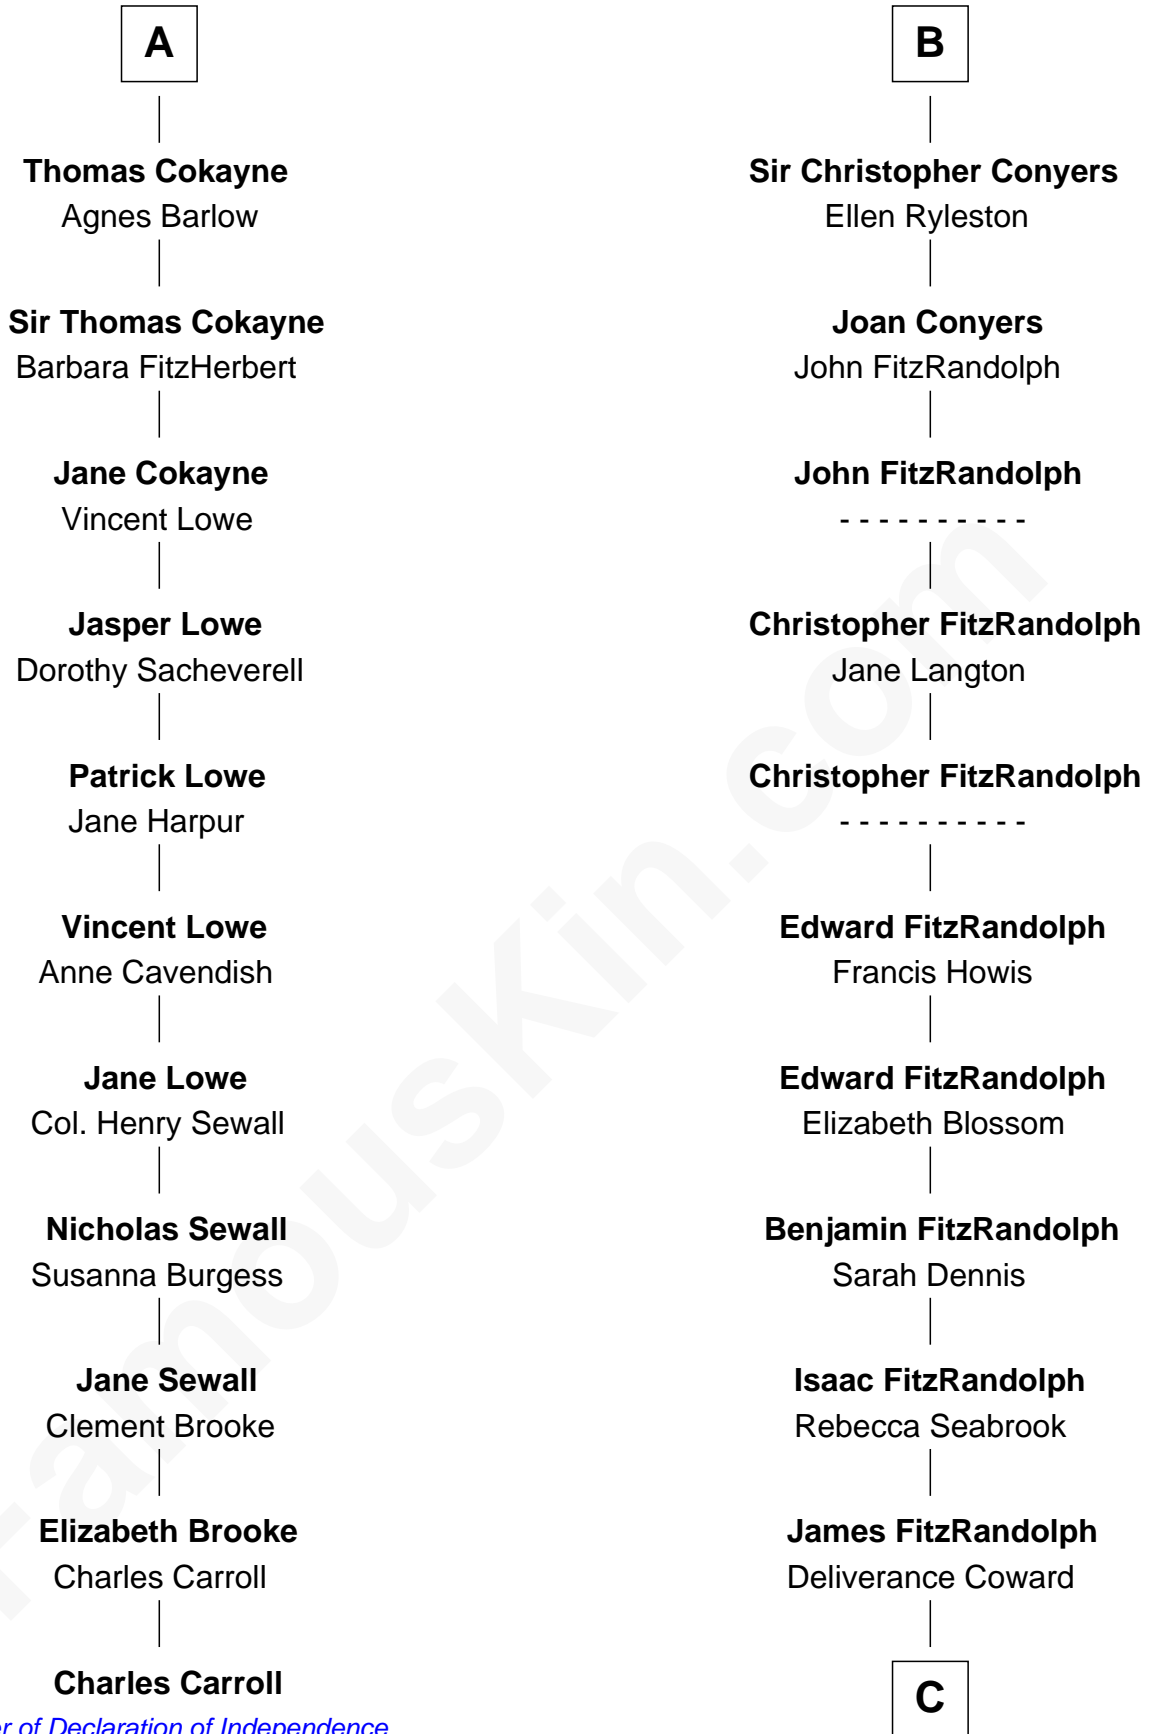

FamousKin.com

Relationship Chart of

Charles Carroll

Signer of the Declaration of Independence

17th cousin 2 times removed of

General James Longstreet

Confederate Army - U.S. Civil War

C

Hannah FitzRandolph

William Longstreet

James Longstreet

Mary Anna Dent

General James Longstreet

Confederate Army - U.S. Civil War

FamousKin.com