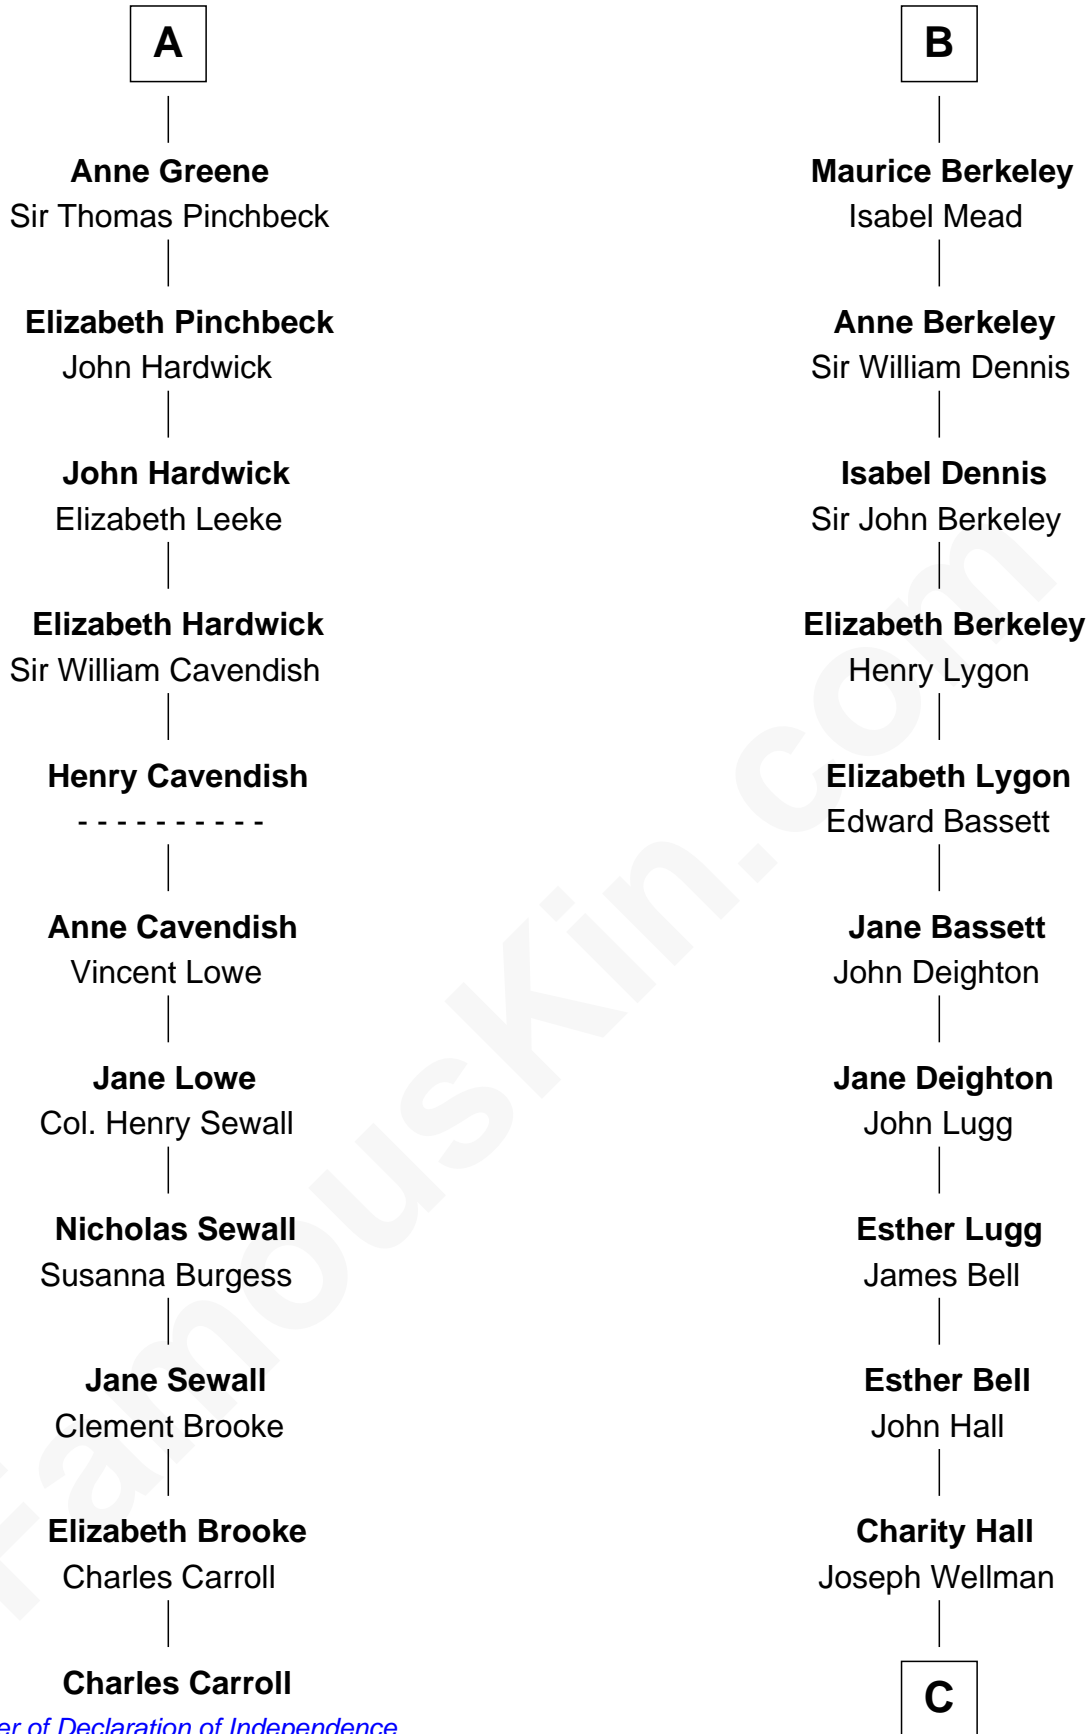

### Charles Carroll

*Signer of the Declaration of Independence*

17th cousin 4 times removed of

### Jack London

*Author of "The Call of the Wild"*

**Sir John FitzGeoffrey**

Isabel le Bigod

**C**

—  
**Adam Wellman**

Esther Mann

—  
**Joel Wellman**